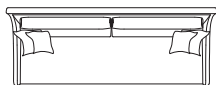

### Leg Details:

5cm leg - Flush to edge  
Specify leg finish

### Toss Pillow Details:

Knife edge  
Microfiber construction

\* Standard double needle stitch detail on body, seat cushion, back and toss pillows unless otherwise specified.

Top View

XL - 279cm W

Side View