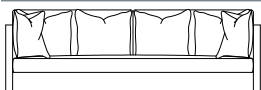

Leg Details:

- Sits on 10cm x 10cm x 3cm wood legs
- Recessed floating wood legs
- Please specify leg finish

Toss Pillow Details:

- Knife edge toss pillows
- Microfiber construction

* Standard double needle stitch detail on body, seat cushion, back and toss pillows unless otherwise specified

Millie XL - 279cm w

Millie Side View

Special Details:

- Available as a sleeper - CAD drawing required due to revised measurements

Millie Sofa - 249cm w

Millie Top View

Millie Condo - 218cm w

Millie Loveseat - 183cm w

Dimensions

- Overall Height: 79cm
- Arm Height: 79cm
- Seat Height: 52cm
- Exterior Depth: 116cm
- Interior Depth: 102cm
- Seat Depth: 76cm