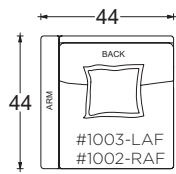

44" W LAF/RAF Chair #1003-LAF #1002-RAF