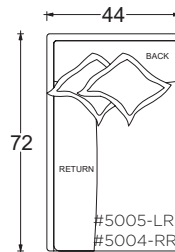

44" W L/R Return Chaise #5005-LR #5004-RR