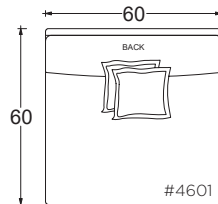

60" W Armless Lounge