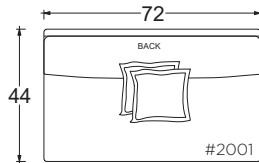

72" W Armless Chair