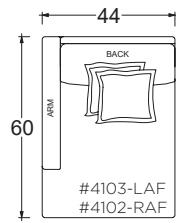

44" W L/R Return Lounge #4105-LR #4104-RR

44" W L/R Return Chaise #5005-LR #5004-RR

PLANE VIEW

44" W LAF/RAF

44" W LAF/RAF Chair #1003-LAF #1002-RAF

44" W LAF/RAF Lounge #4103-LAF #4102-RAF

44" W LAF/RAF Chaise #5003-LAF #5002-RAF

Special Details:

- certain sizes will require piece outs depending on the fabric repeat/nap - please check with your customer service representative regarding piece outs

Dimensions

- Overall Height to Frame: 29"
- Overall Height to Back Pillow: 34"
- Overall Depth:
 - Chair: 44"
 - Lounge: 60"
 - Chaise: 72"
- Seat Depth:
 - Chair: 26"
 - Lounge: 42"
 - Chaise: 54"
- Arm Height: 24"
- Seat Height: 18"

Gregory Ottoman

PLANE VIEW

Ottoman

44" W x 44" D Ottoman #0158

44" W x 60" D Ottoman #0407

60" W x 60" D Ottoman #0160

Dimensions

Overall Height to Frame: 18"

Dimensions

- Overall Height to Frame: 29"
- Overall Height to Back Pillow: 34"
- Overall Depth:
 - Chair: 44"
 - Lounge: 60"
 - Chaise: 72"
- Seat Depth:
 - Chair: 26"
 - Lounge: 42"
 - Chaise: 54"
- Arm Height: 24"
- Seat Height: 18"