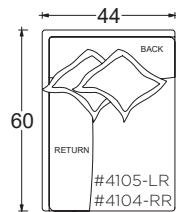

PLANE VIEW

Armless 44" W

44" W Armless Chair #1001

44" W Armless Lounge #4101

44" W Armless Chaise #5001

PLANE VIEW

44" W L/R Return

44" W Corner Unit #1060

Special Details:

- certain sizes will require piece outs depending on the fabric repeat/nap - please check with your customer service representative regarding piece outs

Dimensions

- Overall Height to Frame: 29"
- Overall Height to Back Pillow: 34"
- Overall Depth:
 - Chair: 44"
 - Lounge: 60"
 - Chaise: 72"
- Seat Depth:
 - Chair: 26"
 - Lounge: 42"
 - Chaise: 54"
- Arm Height: 24"
- Seat Height: 18"

Gregory Ottoman

PLANE VIEW

Ottoman

44" W x 44" D Ottoman #0158

44" W x 60" D Ottoman #0407

60" W x 60" D Ottoman #0160

Dimensions

Overall Height to Frame: 18"

Dimensions

- Overall Height to Frame: 29"
- Overall Height to Back Pillow: 34"
- Overall Depth:
 - Chair: 44"
 - Lounge: 60"
 - Chaise: 72"
- Seat Depth:
 - Chair: 26"
 - Lounge: 42"
 - Chaise: 54"
- Arm Height: 24"
- Seat Height: 18"