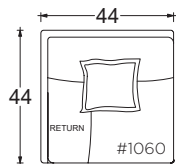

PLANE VIEW

Armless 44" W

44" W Armless Chair #1001

44" W Armless Lounge #4101

44" W Armless Chaise #5001

PLANE VIEW

44" W L/R Return

44" W Corner Unit #1060

Special Details:

- certain sizes will require piece outs depending on the fabric repeat/nap - please check with your customer service representative regarding piece outs

Dimensions

- Overall Height to Frame: 29"
- Overall Height to Back Pillow: 34"
- Overall Depth:
 - Chair: 44"
 - Lounge: 60"
 - Chaise: 72"
- Seat Depth:
 - Chair: 26"
 - Lounge: 42"
 - Chaise: 54"
- Arm Height: 24"
- Seat Height: 18"

Gregory Ottoman

PLANE VIEW

Ottoman

44" W x 44" D Ottoman #0158

44" W x 60" D Ottoman #0407

60" W x 60" D Ottoman #0160

Dimensions

Overall Height to Frame: 18"

Dimensions

- Overall Height to Frame: 29"
- Overall Height to Back Pillow: 34"
- Overall Depth:
 - Chair: 44"
 - Lounge: 60"
 - Chaise: 72"
- Seat Depth:
 - Chair: 26"
 - Lounge: 42"
 - Chaise: 54"
- Arm Height: 24"
- Seat Height: 18"