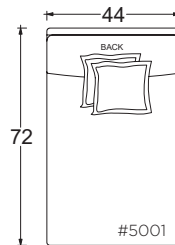

44" W Armless Chaise #5001