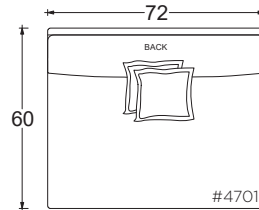

Gregory Ottoman

PLANE VIEW

Ottoman

44" W x 44" D Ottoman #0158

44" W x 60" D Ottoman #0407

60" W x 60" D Ottoman #0160

Dimensions

Overall Height to Frame: 18"

- certain sizes will require piece outs depending on the fabric repeat/nap - please check with your customer service representative regarding piece outs

Dimensions

- Overall Height to Frame: 29"
- Overall Height to Back Pillow: 34"
- Overall Depth:
 - Chair: 44"
 - Lounge: 60"
 - Chaise: 72"
- Seat Depth:
 - Chair: 26"
 - Lounge: 42"
 - Chaise: 54"
- Arm Height: 24"
- Seat Height: 18"

Leg Details:

1 1/8" H recessed leg
Specify leg finish

Toss Pillow Details:

Knife edge
Microfiber construction

* Standard double needle stitch detail on body, seat cushion, back and toss pillows unless otherwise specified.

PLANE VIEW

72" W Armless

72" W Armless Chair

72" W Armless Lounge

PLANE VIEW

72" W L/R Return

72" W L/R Return Chair

72" W L/R Return Lounge