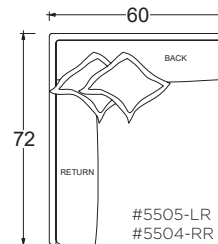

60" W L/R Return Chaise