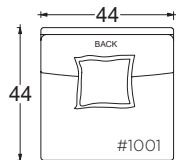

44" W Armless Chair #1001