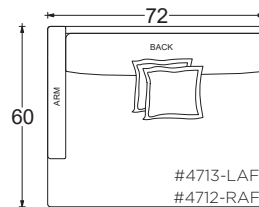

Gregory Ottoman

PLANE VIEW

Ottoman

44" W x 44" D Ottoman #0158

44" W x 60" D Ottoman #0407

60" W x 60" D Ottoman #0160

Dimensions

Overall Height to Frame: 18"

PLANE VIEW

72" W Armless

72" W Armless Chair

72" W Armless Lounge

PLANE VIEW

72" W L/R Return

72" W L/R Return Chair

72" W L/R Return Lounge

PLANE VIEW

72" W LAF/RAF Return

72" W LAF/RAF Chair

72" W LAF/RAF Lounge

Special Details:

- certain sizes will require piece outs depending on the fabric repeat/nap - please check with your customer service representative regarding piece outs

Dimensions

- Overall Height to Frame: 29"
- Overall Height to Back Pillow: 34"
- Overall Depth:
 - Chair: 44"
 - Lounge: 60"
 - Chaise: 72"
- Seat Depth:
 - Chair: 26"
 - Lounge: 42"
 - Chaise: 54"
- Arm Height: 24"
- Seat Height: 18"