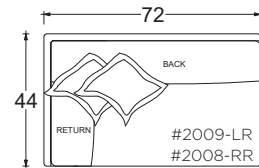

PLANE VIEW

72" W Armless

72" W Armless Chair

72" W Armless Lounge

PLANE VIEW

72" W L/R Return

72" W L/R Return Chair

72" W L/R Return Lounge

PLANE VIEW

72" W LAF/RAF Return

72" W LAF/RAF Chair

72" W LAF/RAF Lounge

Special Details:

- certain sizes will require piece outs depending on the fabric repeat/nap - please check with your customer service representative regarding piece outs