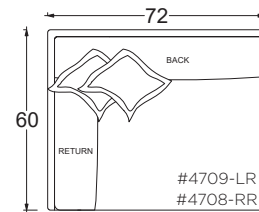

- certain sizes will require piece outs depending on the fabric repeat/nap - please check with your customer service representative regarding piece outs

Dimensions

- Overall Height to Frame: 29"
- Overall Height to Back Pillow: 34"
- Overall Depth:
 - Chair: 44"
 - Lounge: 60"
 - Chaise: 72"
- Seat Depth:
 - Chair: 26"
 - Lounge: 42"
 - Chaise: 54"
- Arm Height: 24"
- Seat Height: 18"

PLANE VIEW

72" W Armless

72" W Armless Chair

72" W Armless Lounge

PLANE VIEW

72" W L/R Return

72" W L/R Return Chair

72" W L/R Return Lounge

PLANE VIEW

72" W LAF/RAF Return

72" W LAF/RAF Chair

72" W LAF/RAF Lounge

Special Details:

- certain sizes will require piece outs depending on the fabric repeat/nap - please check with your customer service representative regarding piece outs

Dimensions

- Overall Height to Frame: 29"
- Overall Height to Back Pillow: 34"
- Overall Depth:
 - Chair: 44"
 - Lounge: 60"
 - Chaise: 72"
- Seat Depth:
 - Chair: 26"
 - Lounge: 42"
 - Chaise: 54"
- Arm Height: 24"
- Seat Height: 18"