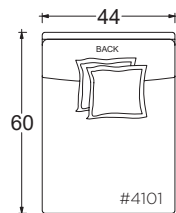

44" W Armless Lounge #4101