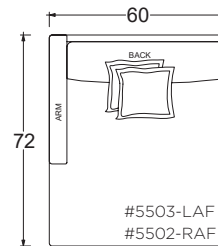

Gregory Ottoman

PLANE VIEW

Ottoman

44" W x 44" D Ottoman #0158

44" W x 60" D Ottoman #0407

60" W x 60" D Ottoman #0160

Dimensions

Overall Height to Frame: 18"

PLANE VIEW

60" W Armless

60" W Armless Chair

60" W Armless Lounge

60" W Armless Chaise

PLANE VIEW

60" W L/R Return

60" W L/R Return Chair

60" W Corner Unit

60" W L/R Return Chaise

PLANE VIEW

60" W LAF/RAF

60" W LAF/RAF Chair

60" W LAF/RAF Lounge

60" W LAF/RAF Chaise

Special Details:

- certain sizes will require piece outs depending on the fabric repeat/nap - please check with your customer service representative regarding piece outs

Dimensions

- Overall Height to Frame: 29"
- Overall Height to Back Pillow: 34"
- Overall Depth:
 - Chair: 44"
 - Lounge: 60"
 - Chaise: 72"
- Seat Depth:
 - Chair: 26"
 - Lounge: 42"
 - Chaise: 54"
- Arm Height: 24"
- Seat Height: 18"