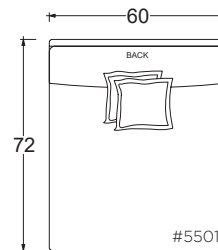

Gregory Ottoman

PLANE VIEW

Ottoman

44" W x 44" D Ottoman #0158

44" W x 60" D Ottoman #0407

60" W x 60" D Ottoman #0160

Dimensions

Overall Height to Frame: 18"

Loose back configuration
Boxed style back pillows
Feather down construction

Leg Details:

1 1/8" H recessed leg
Specify leg finish

Toss Pillow Details:

Knife edge
Microfiber construction

* Standard double needle stitch detail on body, seat cushion, back and toss pillows unless otherwise specified.

PLANE VIEW

60" W Armless

60" W Armless Chair

60" W Armless Lounge

60" W Armless Chaise

PLANE VIEW

60" W L/R Return

60" W L/R Return Chair

- certain sizes will require piece outs depending on the fabric repeat/nap - please check with your customer service representative regarding piece outs

Dimensions

- Overall Height to Frame: 29"
- Overall Height to Back Pillow: 34"
- Overall Depth:
 - Chair: 44"
 - Lounge: 60"
 - Chaise: 72"
- Seat Depth:
 - Chair: 26"
 - Lounge: 42"
 - Chaise: 54"
- Arm Height: 24"
- Seat Height: 18"