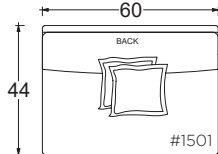

60" W Armless Chair