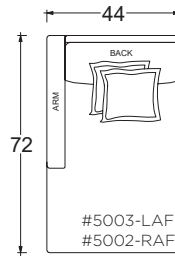

44" W L/R Return Lounge #4105-LR #4104-RR

44" W L/R Return Chaise #5005-LR #5004-RR

PLANE VIEW

44" W LAF/RAF

44" W LAF/RAF Chair #1003-LAF #1002-RAF

44" W LAF/RAF Lounge #4103-LAF #4102-RAF

44" W LAF/RAF Chaise #5003-LAF #5002-RAF

Special Details:

- certain sizes will require piece outs depending on the fabric repeat/nap - please check with your customer service representative regarding piece outs

Dimensions

- Overall Height to Frame: 29"
- Overall Height to Back Pillow: 34"
- Overall Depth:
 - Chair: 44"
 - Lounge: 60"
 - Chaise: 72"
- Seat Depth:
 - Chair: 26"
 - Lounge: 42"
 - Chaise: 54"
- Arm Height: 24"
- Seat Height: 18"

Gregory Ottoman

PLANE VIEW

Ottoman

44" W x 44" D Ottoman #0158

44" W x 60" D Ottoman #0407

60" W x 60" D Ottoman #0160

Dimensions

Overall Height to Frame: 18"

Dimensions

- Overall Height to Frame: 29"
- Overall Height to Back Pillow: 34"
- Overall Depth:
 - Chair: 44"
 - Lounge: 60"
 - Chaise: 72"
- Seat Depth:
 - Chair: 26"
 - Lounge: 42"
 - Chaise: 54"
- Arm Height: 24"
- Seat Height: 18"