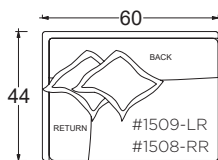

Gregory Ottoman

PLANE VIEW

Ottoman

44" W x 44" D Ottoman #0158

44" W x 60" D Ottoman #0407

60" W x 60" D Ottoman #0160

Dimensions

Overall Height to Frame: 18"

Loose back configuration
Boxed style back pillows
Feather down construction

Leg Details:

1 1/8" H recessed leg
Specify leg finish

Toss Pillow Details:

Knife edge
Microfiber construction

* Standard double needle stitch detail on body, seat cushion, back and toss pillows unless otherwise specified.

PLANE VIEW

60" W Armless

60" W Armless Chair

60" W Armless Lounge

60" W Armless Chaise

PLANE VIEW

60" W L/R Return

60" W L/R Return Chair

- certain sizes will require piece outs depending on the fabric repeat/nap - please check with your customer service representative regarding piece outs

Dimensions

- Overall Height to Frame: 29"
- Overall Height to Back Pillow: 34"
- Overall Depth:
 - Chair: 44"
 - Lounge: 60"
 - Chaise: 72"
- Seat Depth:
 - Chair: 26"
 - Lounge: 42"
 - Chaise: 54"
- Arm Height: 24"
- Seat Height: 18"