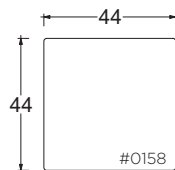

Special Details:

- certain sizes will require piece outs depending on the fabric repeat/nap - please check with your customer service representative regarding piece outs

Dimensions

- Overall Height to Frame: 29"
- Overall Height to Back Pillow: 34"
- Overall Depth:
 - Chair: 44"
 - Lounge: 60"
 - Chaise: 72"
- Seat Depth:
 - Chair: 26"
 - Lounge: 42"
 - Chaise: 54"
- Arm Height: 24"
- Seat Height: 18"

Gregory Ottoman

PLANE VIEW

Ottoman

44" W x 44" D Ottoman #0158

44" W x 60" D Ottoman #0407

60" W x 60" D Ottoman #0160

Dimensions

Overall Height to Frame: 18"