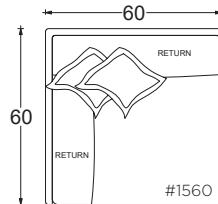

Special Details:

- certain sizes will require piece outs depending on the fabric repeat/nap - please check with your customer service representative regarding piece outs

Dimensions

- Overall Height to Frame: 29"
- Overall Height to Back Pillow: 34"
- Overall Depth:
 - Chair: 44"
 - Lounge: 60"
 - Chaise: 72"
- Seat Depth:
 - Chair: 26"
 - Lounge: 42"
 - Chaise: 54"
- Arm Height: 24"
- Seat Height: 18"

Gregory Ottoman

PLANE VIEW

Ottoman

44" W x 44" D Ottoman #0158

44" W x 60" D Ottoman #0407

60" W x 60" D Ottoman #0160

Dimensions

Overall Height to Frame: 18"

PLANE VIEW

60" W Armless

60" W Armless Chair

60" W Armless Lounge

60" W Armless Chaise

PLANE VIEW

60" W L/R Return

60" W L/R Return Chair

- certain sizes will require piece outs depending on the fabric repeat/nap - please check with your customer service representative regarding piece outs

Dimensions

- Overall Height to Frame: 29"
- Overall Height to Back Pillow: 34"
- Overall Depth:
 - Chair: 44"
 - Lounge: 60"
 - Chaise: 72"
- Seat Depth:
 - Chair: 26"
 - Lounge: 42"
 - Chaise: 54"
- Arm Height: 24"
- Seat Height: 18"