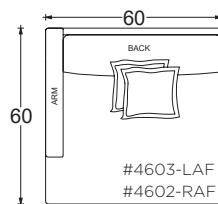

Gregory Ottoman

PLANE VIEW

Ottoman

44" W x 44" D Ottoman #0158

44" W x 60" D Ottoman #0407

60" W x 60" D Ottoman #0160

Dimensions

Overall Height to Frame: 18"

PLANE VIEW

60" W Armless

60" W Armless Chair

60" W Armless Lounge

60" W Armless Chaise

PLANE VIEW

60" W L/R Return

60" W L/R Return Chair

60" W Corner Unit

60" W L/R Return Chaise

PLANE VIEW

60" W LAF/RAF

60" W LAF/RAF Chair

60" W LAF/RAF Lounge

60" W LAF/RAF Chaise

Special Details:

- certain sizes will require piece outs depending on the fabric repeat/nap - please check with your customer service representative regarding piece outs

Dimensions

- Overall Height to Frame: 29"
- Overall Height to Back Pillow: 34"
- Overall Depth:
 - Chair: 44"
 - Lounge: 60"
 - Chaise: 72"
- Seat Depth:
 - Chair: 26"
 - Lounge: 42"
 - Chaise: 54"
- Arm Height: 24"
- Seat Height: 18"