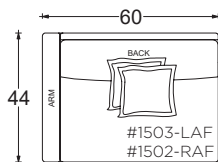

Gregory Ottoman

PLANE VIEW

Ottoman

44" W x 44" D Ottoman #0158

44" W x 60" D Ottoman #0407

60" W x 60" D Ottoman #0160

Dimensions

Overall Height to Frame: 18"

60" W Corner Unit

60" W L/R Return Chaise

PLANE VIEW

60" W LAF/RAF

60" W LAF/RAF Chair

60" W LAF/RAF Lounge

60" W LAF/RAF Chaise

Special Details:

- certain sizes will require piece outs depending on the fabric repeat/nap - please check with your customer service representative regarding piece outs

Dimensions

- Overall Height to Frame: 29"
- Overall Height to Back Pillow: 34"
- Overall Depth:
 - Chair: 44"
 - Lounge: 60"
 - Chaise: 72"
- Seat Depth:
 - Chair: 26"
 - Lounge: 42"
 - Chaise: 54"
- Arm Height: 24"
- Seat Height: 18"