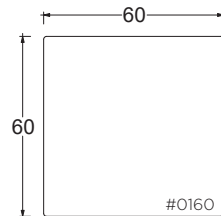

Special Details:

- certain sizes will require piece outs depending on the fabric repeat/nap - please check with your customer service representative regarding piece outs

Dimensions

- Overall Height to Frame: 29"
- Overall Height to Back Pillow: 34"
- Overall Depth:
 - Chair: 44"
 - Lounge: 60"
 - Chaise: 72"
- Seat Depth:
 - Chair: 26"
 - Lounge: 42"
 - Chaise: 54"
- Arm Height: 24"
- Seat Height: 18"

Gregory Ottoman

PLANE VIEW

Ottoman

44" W x 44" D Ottoman #0158

44" W x 60" D Ottoman #0407

60" W x 60" D Ottoman #0160

Dimensions

Overall Height to Frame: 18"