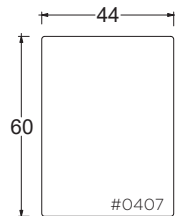

Special Details:

- certain sizes will require piece outs depending on the fabric repeat/nap - please check with your customer service representative regarding piece outs

Dimensions

- Overall Height to Frame: 29"
- Overall Height to Back Pillow: 34"
- Overall Depth:
 - Chair: 44"
 - Lounge: 60"
 - Chaise: 72"
- Seat Depth:
 - Chair: 26"
 - Lounge: 42"
 - Chaise: 54"
- Arm Height: 24"
- Seat Height: 18"

Gregory Ottoman

PLANE VIEW

Ottoman

44" W x 44" D Ottoman #0158

44" W x 60" D Ottoman #0407

60" W x 60" D Ottoman #0160

Dimensions

Overall Height to Frame: 18"