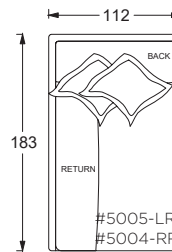

112cm W Armless Lounge

112cm W Armless Chaise

PLANE VIEW

112cm W L/R Return

112cm W Corner Unit

112cm W L/R Return Lounge

112cm W L/R Return Chaise

PLANE VIEW

112cm W LAF/RAF

112cm W LAF/RAF Chair

112cm W LAF/RAF Lounge

112cm W LAF/RAF Chaise

Dimensions

- Overall Height to Frame: 74cm
- Overall Height to Back Pillow: 86cm
- Overall Depth:
 - Chair: 112cm
 - Lounge: 152cm
 - Chaise: 183cm
- Seat Depth:
 - Chair: 66cm
 - Lounge: 107cm
 - Chaise: 137cm
- Arm Height: 61cm
- Seat Height: 46cm

Gregory Ottoman

PLANE VIEW

Ottoman

112cm W x 112cm D Ottoman

112cm W x 152cm D Ottoman

152cm W x 152cm D Ottoman

Dimensions

Overall Height to Frame: 46cm

Dimensions

- Overall Height to Frame: 74cm
- Overall Height to Back Pillow: 86cm
- Overall Depth:
 - Chair: 112cm
 - Lounge: 152cm
 - Chaise: 183cm
- Seat Depth:
 - Chair: 66cm
 - Lounge: 107cm
 - Chaise: 137cm
- Arm Height: 61cm
- Seat Height: 46cm