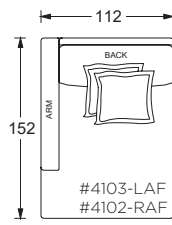

112cm W Armless Lounge

112cm W Armless Chaise

PLANE VIEW

112cm W L/R Return

112cm W Corner Unit

112cm W L/R Return Lounge

112cm W L/R Return Chaise

PLANE VIEW

112cm W LAF/RAF

112cm W LAF/RAF Chair

112cm W LAF/RAF Lounge

112cm W LAF/RAF Chaise

Dimensions

- Overall Height to Frame: 74cm
- Overall Height to Back Pillow: 86cm
- Overall Depth:
 - Chair: 112cm
 - Lounge: 152cm
 - Chaise: 183cm
- Seat Depth:
 - Chair: 66cm
 - Lounge: 107cm
 - Chaise: 137cm
- Arm Height: 61cm
- Seat Height: 46cm

Gregory Ottoman

PLANE VIEW

Ottoman

112cm W x 112cm D Ottoman

112cm W x 152cm D Ottoman

152cm W x 152cm D Ottoman

Dimensions

Overall Height to Frame: 46cm

Dimensions

- Overall Height to Frame: 74cm
- Overall Height to Back Pillow: 86cm
- Overall Depth:
 - Chair: 112cm
 - Lounge: 152cm
 - Chaise: 183cm
- Seat Depth:
 - Chair: 66cm
 - Lounge: 107cm
 - Chaise: 137cm
- Arm Height: 61cm
- Seat Height: 46cm