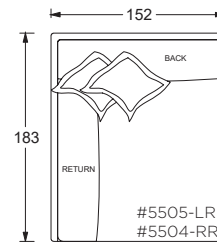

Gregory Ottoman

PLANE VIEW

Ottoman

112cm W x 112cm D Ottoman

112cm W x 152cm D Ottoman

152cm W x 152cm D Ottoman

Dimensions

Overall Height to Frame: 46cm

PLANE VIEW

152cm W Armless

152cm W Armless Chair

152cm W Armless Lounge

152cm W Armless Chaise

PLANE VIEW

152cm W L/R Return

152cm W L/R Return Chair

152cm W Corner Unit

152cm W L/R Return Chaise

PLANE VIEW

152cm W LAF/RAF

152cm W LAF/RAF Chair

152cm W LAF/RAF Lounge

152cm W LAF/RAF Chaise

Special Details:

- certain sizes will require piece outs depending on the fabric repeat/nap - please check with your customer service representative regarding piece outs

Dimensions

- Overall Height to Frame: 74cm
- Overall Height to Back Pillow: 86cm
- Overall Depth:
 - Chair: 112cm
 - Lounge: 152cm
 - Chaise: 183cm
- Seat Depth:
 - Chair: 66cm
 - Lounge: 107cm
 - Chaise: 137cm
- Arm Height: 61cm
- Seat Height: 46cm