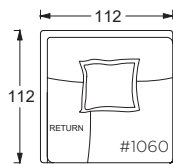

112cm W Armless Lounge

112cm W Armless Chaise

PLANE VIEW

112cm W L/R Return

112cm W Corner Unit

112cm W L/R Return Lounge

112cm W L/R Return Chaise

PLANE VIEW

112cm W LAF/RAF

112cm W LAF/RAF Chair

112cm W LAF/RAF Lounge

112cm W LAF/RAF Chaise

Dimensions

- Overall Height to Frame: 74cm
- Overall Height to Back Pillow: 86cm
- Overall Depth:
 - Chair: 112cm
 - Lounge: 152cm
 - Chaise: 183cm
- Seat Depth:
 - Chair: 66cm
 - Lounge: 107cm
 - Chaise: 137cm
- Arm Height: 61cm
- Seat Height: 46cm

Gregory Ottoman

PLANE VIEW

Ottoman

112cm W x 112cm D Ottoman

112cm W x 152cm D Ottoman

152cm W x 152cm D Ottoman

Dimensions

Overall Height to Frame: 46cm

Dimensions

- Overall Height to Frame: 74cm
- Overall Height to Back Pillow: 86cm
- Overall Depth:
 - Chair: 112cm
 - Lounge: 152cm
 - Chaise: 183cm
- Seat Depth:
 - Chair: 66cm
 - Lounge: 107cm
 - Chaise: 137cm
- Arm Height: 61cm
- Seat Height: 46cm