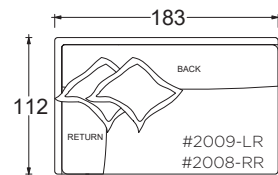

PLANE VIEW

183cm W Armless

183cm W Armless Chair

183cm W Armless Lounge

PLANE VIEW

183cm W L/R Return

183cm W L/R Return Chair

183cm W L/R Return Lounge

PLANE VIEW

183cm W LAF/RAF Return

183cm W LAF/RAF Chair

183cm LAF/RAF Lounge

Special Details:

- certain sizes will require piece outs depending on the fabric repeat/nap - please check with your customer service representative regarding piece outs