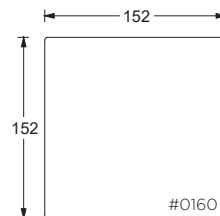

112cm W LAF/RAF

112cm W LAF/RAF Chair

112cm W LAF/RAF Lounge

112cm W LAF/RAF Chaise

Dimensions

- Overall Height to Frame: 74cm
- Overall Height to Back Pillow: 86cm
- Overall Depth:
 - Chair: 112cm
 - Lounge: 152cm
 - Chaise: 183cm
- Seat Depth:
 - Chair: 66cm
 - Lounge: 107cm
 - Chaise: 137cm
- Arm Height: 61cm
- Seat Height: 46cm

Gregory Ottoman

PLANE VIEW

Ottoman

112cm W x 112cm D Ottoman

112cm W x 152cm D Ottoman

152cm W x 152cm D Ottoman

Dimensions

Overall Height to Frame: 46cm

* Measurements are approximate

Verellen

Gregory 152cm W

Body Details:

Upholstered and slipcovered available

Seat Details:

Loose seat configuration
Spring down seat construction

Back Details:

Dimensions

- Overall Height to Frame: 74cm
- Overall Height to Back Pillow: 86cm
- Overall Depth:
 - Chair: 112cm
 - Lounge: 152cm
 - Chaise: 183cm
- Seat Depth:
 - Chair: 66cm
 - Lounge: 107cm
 - Chaise: 137cm
- Arm Height: 61cm
- Seat Height: 46cm