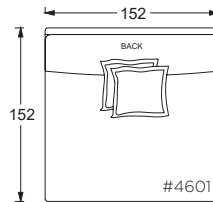

152cm W Armless Lounge