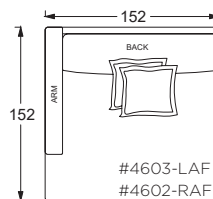

Gregory Ottoman

PLANE VIEW

Ottoman

112cm W x 112cm D Ottoman

112cm W x 152cm D Ottoman

152cm W x 152cm D Ottoman

Dimensions

Overall Height to Frame: 46cm

PLANE VIEW

152cm W Armless

152cm W Armless Chair

152cm W Armless Lounge

152cm W Armless Chaise

PLANE VIEW

152cm W L/R Return

152cm W L/R Return Chair

152cm W Corner Unit

152cm W L/R Return Chaise

PLANE VIEW

152cm W LAF/RAF

152cm W LAF/RAF Chair

152cm W LAF/RAF Lounge

152cm W LAF/RAF Chaise

Special Details:

- certain sizes will require piece outs depending on the fabric repeat/nap - please check with your customer service representative regarding piece outs

Dimensions

- Overall Height to Frame: 74cm
- Overall Height to Back Pillow: 86cm
- Overall Depth:
 - Chair: 112cm
 - Lounge: 152cm
 - Chaise: 183cm
- Seat Depth:
 - Chair: 66cm
 - Lounge: 107cm
 - Chaise: 137cm
- Arm Height: 61cm
- Seat Height: 46cm