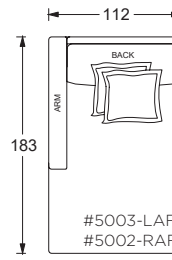

112cm W Armless Lounge

112cm W Armless Chaise

PLANE VIEW

112cm W L/R Return

112cm W Corner Unit

112cm W L/R Return Lounge

112cm W L/R Return Chaise

PLANE VIEW

112cm W LAF/RAF

112cm W LAF/RAF Chair

112cm W LAF/RAF Lounge

112cm W LAF/RAF Chaise

Dimensions

- Overall Height to Frame: 74cm
- Overall Height to Back Pillow: 86cm
- Overall Depth:
 - Chair: 112cm
 - Lounge: 152cm
 - Chaise: 183cm
- Seat Depth:
 - Chair: 66cm
 - Lounge: 107cm
 - Chaise: 137cm
- Arm Height: 61cm
- Seat Height: 46cm

Gregory Ottoman

PLANE VIEW

Ottoman

112cm W x 112cm D Ottoman

112cm W x 152cm D Ottoman

152cm W x 152cm D Ottoman

Dimensions

Overall Height to Frame: 46cm

Dimensions

- Overall Height to Frame: 74cm
- Overall Height to Back Pillow: 86cm
- Overall Depth:
 - Chair: 112cm
 - Lounge: 152cm
 - Chaise: 183cm
- Seat Depth:
 - Chair: 66cm
 - Lounge: 107cm
 - Chaise: 137cm
- Arm Height: 61cm
- Seat Height: 46cm