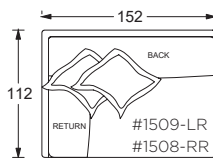

Gregory Ottoman

PLANE VIEW

Ottoman

112cm W x 112cm D Ottoman

112cm W x 152cm D Ottoman

152cm W x 152cm D Ottoman

Dimensions

Overall Height to Frame: 46cm

PLANE VIEW

152cm W Armless

152cm W Armless Chair

152cm W Armless Lounge

152cm W Armless Chaise

PLANE VIEW

152cm W L/R Return

152cm W L/R Return Chair

152cm W Corner Unit

152cm W L/R Return Chaise

PLANE VIEW

152cm W LAF/RAF

152cm W LAF/RAF Chair

152cm W LAF/RAF Lounge

152cm W LAF/RAF Chaise

Special Details:

- certain sizes will require piece outs depending on the fabric repeat/nap - please check with your customer service representative regarding piece outs

Dimensions

- Overall Height to Frame: 74cm
- Overall Height to Back Pillow: 86cm
- Overall Depth:
 - Chair: 112cm
 - Lounge: 152cm
 - Chaise: 183cm
- Seat Depth:
 - Chair: 66cm
 - Lounge: 107cm
 - Chaise: 137cm
- Arm Height: 61cm
- Seat Height: 46cm