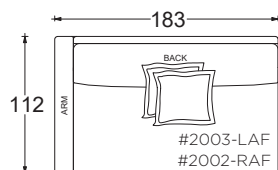

Gregory Ottoman

PLANE VIEW

Ottoman

112cm W x 112cm D Ottoman

112cm W x 152cm D Ottoman

152cm W x 152cm D Ottoman

Dimensions

Overall Height to Frame: 46cm

PLANE VIEW

183cm W Armless

183cm W Armless Chair

183cm W Armless Lounge

PLANE VIEW

183cm W L/R Return

183cm W L/R Return Chair

183cm W L/R Return Lounge

PLANE VIEW

183cm W LAF/RAF Return

183cm W LAF/RAF Chair

183cm LAF/RAF Lounge

Special Details:

- certain sizes will require piece outs depending on the fabric repeat/nap - please check with your customer service representative regarding piece outs

Dimensions

- Overall Height to Frame: 74cm
- Overall Height to Back Pillow: 86cm
- Overall Depth:
 - Chair: 112cm
 - Lounge: 152cm
 - Chaise: 183cm
- Seat Depth:
 - Chair: 66cm
 - Lounge: 107cm
 - Chaise: 137cm
- Arm Height: 61cm
- Seat Height: 46cm