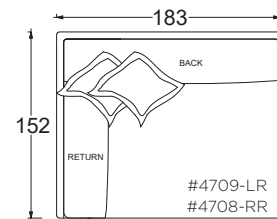

- certain sizes will require piece outs depending on the fabric repeat/nap - please check with your customer service representative regarding piece outs

Dimensions

- Overall Height to Frame: 74cm
- Overall Height to Back Pillow: 86cm
- Overall Depth:
 - Chair: 112cm
 - Lounge: 152cm
 - Chaise: 183cm
- Seat Depth:
 - Chair: 66cm
 - Lounge: 107cm
 - Chaise: 137cm
- Arm Height: 61cm
- Seat Height: 46cm

PLANE VIEW

183cm W Armless

183cm W Armless Chair

183cm W Armless Lounge

PLANE VIEW

183cm W L/R Return

183cm W L/R Return Chair

183cm W L/R Return Lounge

PLANE VIEW

183cm W LAF/RAF Return

183cm W LAF/RAF Chair

183cm LAF/RAF Lounge

Special Details:

- certain sizes will require piece outs depending on the fabric repeat/nap - please check with your customer service representative regarding piece outs

Dimensions

- Overall Height to Frame: 74cm
- Overall Height to Back Pillow: 86cm
- Overall Depth:
 - Chair: 112cm
 - Lounge: 152cm
 - Chaise: 183cm
- Seat Depth:
 - Chair: 66cm
 - Lounge: 107cm
 - Chaise: 137cm
- Arm Height: 61cm
- Seat Height: 46cm