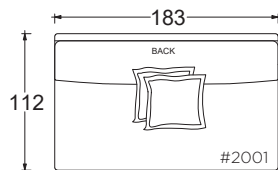

- certain sizes will require piece outs depending on the fabric repeat/nap - please check with your customer service representative regarding piece outs

Dimensions

- Overall Height to Frame: 74cm
- Overall Height to Back Pillow: 86cm
- Overall Depth:
 - Chair: 112cm
 - Lounge: 152cm
 - Chaise: 183cm
- Seat Depth:
 - Chair: 66cm
 - Lounge: 107cm
 - Chaise: 137cm
- Arm Height: 61cm
- Seat Height: 46cm

Verellen

Gregory 183cm W

Body Details:

Upholstered and slipcovered available

Seat Details:

Loose seat configuration
Spring down seat construction

Back Details:

Loose back configuration
Boxed style back pillows
Feather down construction

Base Details:

3cm H recessed leg
Specify leg finish

Toss Pillow Details:

Knife edge
Microfiber construction

* Standard double needle stitch detail on body, seat cushion, back and toss pillows unless otherwise specified.

PLANE VIEW

183cm W Armless

183cm W Armless Chair

183cm W Armless Lounge

PLANE VIEW

183cm W L/R Return

183cm W L/R Return Chair

183cm W L/R Return Lounge