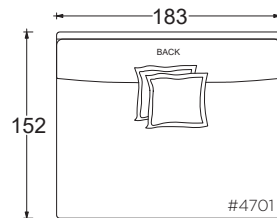

183cm W Armless Lounge