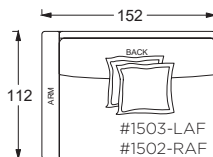

Gregory Ottoman

PLANE VIEW

Ottoman

112cm W x 112cm D Ottoman

112cm W x 152cm D Ottoman

152cm W x 152cm D Ottoman

Dimensions

Overall Height to Frame: 46cm

PLANE VIEW

152cm W Armless

152cm W Armless Chair

152cm W Armless Lounge

152cm W Armless Chaise

PLANE VIEW

152cm W L/R Return

152cm W L/R Return Chair

152cm W Corner Unit

152cm W L/R Return Chaise

PLANE VIEW

152cm W LAF/RAF

152cm W LAF/RAF Chair

152cm W LAF/RAF Lounge

152cm W LAF/RAF Chaise

Special Details:

- certain sizes will require piece outs depending on the fabric repeat/nap - please check with your customer service representative regarding piece outs

Dimensions

- Overall Height to Frame: 74cm
- Overall Height to Back Pillow: 86cm
- Overall Depth:
 - Chair: 112cm
 - Lounge: 152cm
 - Chaise: 183cm
- Seat Depth:
 - Chair: 66cm
 - Lounge: 107cm
 - Chaise: 137cm
- Arm Height: 61cm
- Seat Height: 46cm