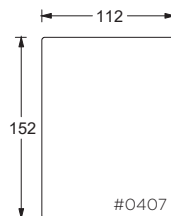

112cm W Armless Lounge

112cm W Armless Chaise

PLANE VIEW

112cm W L/R Return

112cm W Corner Unit

112cm W L/R Return Lounge

112cm W L/R Return Chaise

PLANE VIEW

112cm W LAF/RAF

112cm W LAF/RAF Chair

112cm W LAF/RAF Lounge

112cm W LAF/RAF Chaise

Dimensions

- Overall Height to Frame: 74cm
- Overall Height to Back Pillow: 86cm
- Overall Depth:
 - Chair: 112cm
 - Lounge: 152cm
 - Chaise: 183cm
- Seat Depth:
 - Chair: 66cm
 - Lounge: 107cm
 - Chaise: 137cm
- Arm Height: 61cm
- Seat Height: 46cm

Gregory Ottoman

PLANE VIEW

Ottoman

112cm W x 112cm D Ottoman

112cm W x 152cm D Ottoman

152cm W x 152cm D Ottoman

Dimensions

Overall Height to Frame: 46cm

* Measurements are approximate

Verellen

Gregory 152cm W

Body Details:

Upholstered and slipcovered available

Seat Details:

Loose seat configuration
Spring down seat construction

Back Details: