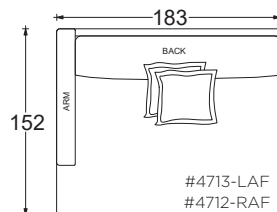

183cm LAF/RAF Lounge

Special Details:

- certain sizes will require piece outs depending on the fabric repeat/nap - please check with your customer service representative regarding piece outs

Dimensions

- Overall Height to Frame: 74cm
- Overall Height to Back Pillow: 86cm
- Overall Depth:
  - Chair: 112cm
  - Lounge: 152cm
  - Chaise: 183cm
- Seat Depth:
  - Chair: 66cm
  - Lounge: 107cm
  - Chaise: 137cm
- Arm Height: 61cm
- Seat Height: 46cm