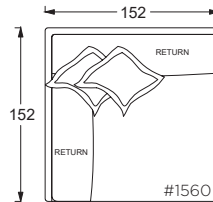

112cm W LAF/RAF

112cm W LAF/RAF Chair

112cm W LAF/RAF Lounge

112cm W LAF/RAF Chaise

Dimensions

- Overall Height to Frame: 74cm
- Overall Height to Back Pillow: 86cm
- Overall Depth:
 - Chair: 112cm
 - Lounge: 152cm
 - Chaise: 183cm
- Seat Depth:
 - Chair: 66cm
 - Lounge: 107cm
 - Chaise: 137cm
- Arm Height: 61cm
- Seat Height: 46cm

Gregory Ottoman

PLANE VIEW

Ottoman

112cm W x 112cm D Ottoman

112cm W x 152cm D Ottoman

152cm W x 152cm D Ottoman

Dimensions

Overall Height to Frame: 46cm

PLANE VIEW

152cm W Armless

152cm W Armless Chair

152cm W Armless Lounge

152cm W Armless Chaise

PLANE VIEW

152cm W L/R Return

152cm W L/R Return Chair

- certain sizes will require piece outs depending on the fabric repeat/nap - please check with your customer service representative regarding piece outs

Dimensions

- Overall Height to Frame: 74cm
- Overall Height to Back Pillow: 86cm
- Overall Depth:
 - Chair: 112cm
 - Lounge: 152cm
 - Chaise: 183cm
- Seat Depth:
 - Chair: 66cm
 - Lounge: 107cm
 - Chaise: 137cm
- Arm Height: 61cm
- Seat Height: 46cm