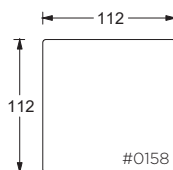

112cm W Armless Lounge

112cm W Armless Chaise

PLANE VIEW

112cm W L/R Return

112cm W Corner Unit

112cm W L/R Return Lounge

112cm W L/R Return Chaise

PLANE VIEW

112cm W LAF/RAF

112cm W LAF/RAF Chair

112cm W LAF/RAF Lounge

112cm W LAF/RAF Chaise

Dimensions

- Overall Height to Frame: 74cm
- Overall Height to Back Pillow: 86cm
- Overall Depth:
 - Chair: 112cm
 - Lounge: 152cm
 - Chaise: 183cm
- Seat Depth:
 - Chair: 66cm
 - Lounge: 107cm
 - Chaise: 137cm
- Arm Height: 61cm
- Seat Height: 46cm

Gregory Ottoman

PLANE VIEW

Ottoman

112cm W x 112cm D Ottoman

112cm W x 152cm D Ottoman

152cm W x 152cm D Ottoman

Dimensions

Overall Height to Frame: 46cm