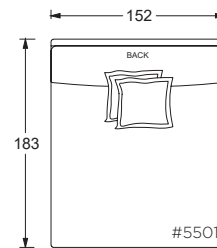

Gregory Ottoman

PLANE VIEW

Ottoman

112cm W x 112cm D Ottoman

112cm W x 152cm D Ottoman

152cm W x 152cm D Ottoman

Dimensions

Overall Height to Frame: 46cm

PLANE VIEW

152cm W Armless

152cm W Armless Chair

152cm W Armless Lounge

152cm W Armless Chaise

PLANE VIEW

152cm W L/R Return

152cm W L/R Return Chair

- certain sizes will require piece outs depending on the fabric repeat/nap - please check with your customer service representative regarding piece outs

Dimensions

- Overall Height to Frame: 74cm
- Overall Height to Back Pillow: 86cm
- Overall Depth:
 - Chair: 112cm
 - Lounge: 152cm
 - Chaise: 183cm
- Seat Depth:
 - Chair: 66cm
 - Lounge: 107cm
 - Chaise: 137cm
- Arm Height: 61cm
- Seat Height: 46cm

Dimensions

- Overall Height to Frame: 74cm
- Overall Height to Back Pillow: 86cm
- Overall Depth:
 - Chair: 112cm
 - Lounge: 152cm
 - Chaise: 183cm
- Seat Depth:
 - Chair: 66cm
 - Lounge: 107cm
 - Chaise: 137cm
- Arm Height: 61cm
- Seat Height: 46cm