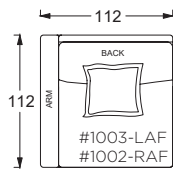

112cm W Armless Lounge

112cm W Armless Chaise

PLANE VIEW

112cm W L/R Return

112cm W Corner Unit

112cm W L/R Return Lounge

112cm W L/R Return Chaise

PLANE VIEW

112cm W LAF/RAF

112cm W LAF/RAF Chair

112cm W LAF/RAF Lounge

112cm W LAF/RAF Chaise

Dimensions

- Overall Height to Frame: 74cm
- Overall Height to Back Pillow: 86cm
- Overall Depth:
 - Chair: 112cm
 - Lounge: 152cm
 - Chaise: 183cm
- Seat Depth:
 - Chair: 66cm
 - Lounge: 107cm
 - Chaise: 137cm
- Arm Height: 61cm
- Seat Height: 46cm

Gregory Ottoman

PLANE VIEW

Ottoman

112cm W x 112cm D Ottoman

112cm W x 152cm D Ottoman

152cm W x 152cm D Ottoman

Dimensions

Overall Height to Frame: 46cm

Dimensions

- Overall Height to Frame: 74cm
- Overall Height to Back Pillow: 86cm
- Overall Depth:
 - Chair: 112cm
 - Lounge: 152cm
 - Chaise: 183cm
- Seat Depth:
 - Chair: 66cm
 - Lounge: 107cm
 - Chaise: 137cm
- Arm Height: 61cm
- Seat Height: 46cm