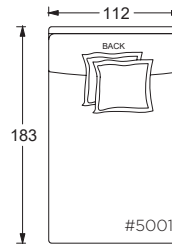

112cm W Armless Chaise