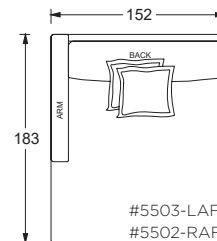

Gregory Ottoman

PLANE VIEW

Ottoman

112cm W x 112cm D Ottoman

112cm W x 152cm D Ottoman

152cm W x 152cm D Ottoman

Dimensions

Overall Height to Frame: 46cm

PLANE VIEW

152cm W Armless

152cm W Armless Chair

152cm W Armless Lounge

152cm W Armless Chaise

PLANE VIEW

152cm W L/R Return

152cm W L/R Return Chair

152cm W Corner Unit

152cm W L/R Return Chaise

PLANE VIEW

152cm W LAF/RAF

152cm W LAF/RAF Chair

152cm W LAF/RAF Lounge

152cm W LAF/RAF Chaise

Special Details:

- certain sizes will require piece outs depending on the fabric repeat/nap - please check with your customer service representative regarding piece outs

Dimensions

- Overall Height to Frame: 74cm
- Overall Height to Back Pillow: 86cm
- Overall Depth:
 - Chair: 112cm
 - Lounge: 152cm
 - Chaise: 183cm
- Seat Depth:
 - Chair: 66cm
 - Lounge: 107cm
 - Chaise: 137cm
- Arm Height: 61cm
- Seat Height: 46cm