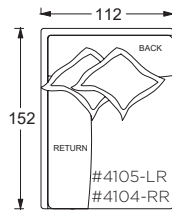

112cm W Armless Lounge

112cm W Armless Chaise

PLANE VIEW

112cm W L/R Return

112cm W Corner Unit

112cm W L/R Return Lounge

112cm W L/R Return Chaise

PLANE VIEW

112cm W LAF/RAF

112cm W LAF/RAF Chair

112cm W LAF/RAF Lounge

112cm W LAF/RAF Chaise

Dimensions

- Overall Height to Frame: 74cm
- Overall Height to Back Pillow: 86cm
- Overall Depth:
 - Chair: 112cm
 - Lounge: 152cm
 - Chaise: 183cm
- Seat Depth:
 - Chair: 66cm
 - Lounge: 107cm
 - Chaise: 137cm
- Arm Height: 61cm
- Seat Height: 46cm

Gregory Ottoman

PLANE VIEW

Ottoman

112cm W x 112cm D Ottoman

112cm W x 152cm D Ottoman

152cm W x 152cm D Ottoman

Dimensions

Overall Height to Frame: 46cm

Dimensions

- Overall Height to Frame: 74cm
- Overall Height to Back Pillow: 86cm
- Overall Depth:
 - Chair: 112cm
 - Lounge: 152cm
 - Chaise: 183cm
- Seat Depth:
 - Chair: 66cm
 - Lounge: 107cm
 - Chaise: 137cm
- Arm Height: 61cm
- Seat Height: 46cm