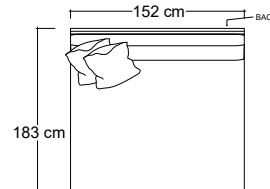

152cm W Armless Chaise