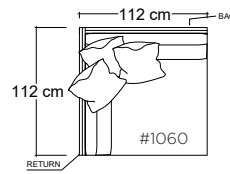

PLANE VIEW

Armless 112cm W

112cm W Armless Chair

112cm W Armless Lounge

112cm W Armless Chaise

PLANE VIEW

112cm W w/ L/R Return

112cm W Corner Unit

112cm W w/ L/R Return Lounge

112cm W w/ L/R Return Chaise

PLANE VIEW

112cm W LAF/RAF

112cm W LAF/RAF Chair

112cm W LAF/RAF Lounge

112cm W LAF/RAF Chaise

**Special Details:**

- certain sizes will require piece outs depending on the fabric repeat/nap - check with your customer service representative regarding piece outs

**Dimensions**

Overall Height: 79cm  
Overall Depth:  
- Chair: 112cm  
- Lounge: 152cm  
- Chaise: 183cm  
Arm Height: 79cm  
Seat Height: 53cm

## Katie Ottoman

PLANE VIEW

Ottoman

112cm W x 112cm D

112cm W x 152cm D

152cm W x 152cm D

**Dimensions**

Overall Height: 53cm