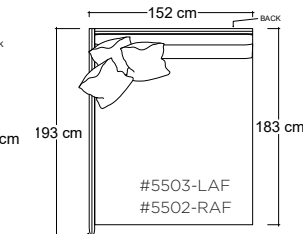

## Katie Ottoman

PLANE VIEW

Ottoman

112cm W x 112cm D

112cm W x 152cm D

152cm W x 152cm D

**Dimensions**

Overall Height: 53cm

152cm W Armless Chair

152cm W Armless Lounge

152cm W Armless Chaise

PLANE VIEW

152cm W w/ L/R Return

152cm W w/ L/R Return Chair

152cm W Corner Unit

152cm W w/ L/R Return Chaise

PLANE VIEW

152cm W LAF/RAF

152cm W LAF/RAF Chair

152cm W LAF/RAF Lounge

152cm W LAF/RAF Chaise

## Dimensions

- Overall Height: 79cm  
Overall Depth:  
- Chair: 112cm  
- Lounge: 152cm  
- Chaise: 183cm  
Arm Height: 79cm  
Seat Height: 53cm