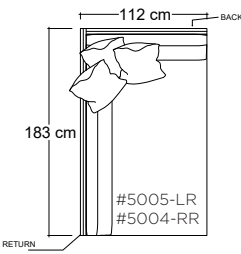

112cm W w/ L/R Return Lounge

112cm W w/ L/R Return Chaise