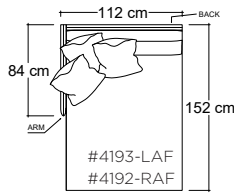

112cm W LAF/RAF Lounge