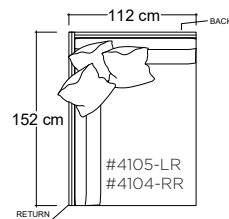

PLANE VIEW

Armless 112cm W

112cm W Armless Chair

112cm W Armless Lounge

112cm W Armless Chaise

PLANE VIEW

112cm W w/ L/R Return

112cm W Corner Unit

- certain sizes will require piece outs depending on the fabric repeat/nap - check with your customer service representative regarding piece outs

**Dimensions**

Overall Height: 79cm  
Overall Depth:  
- Chair: 112cm  
- Lounge: 152cm  
- Chaise: 183cm  
Arm Height: 79cm  
Seat Height: 53cm

## Katie Ottoman

PLANE VIEW

Ottoman

112cm W x 112cm D

112cm W x 152cm D

152cm W x 152cm D

**Dimensions**

Overall Height: 53cm

## Dimensions

- Overall Height: 79cm  
Overall Depth:  
- Chair: 112cm  
- Lounge: 152cm  
- Chaise: 183cm  
Arm Height: 79cm  
Seat Height: 53cm