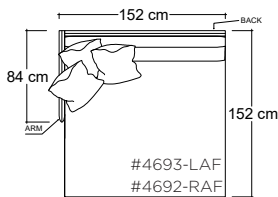

152cm W LAF/RAF Lounge