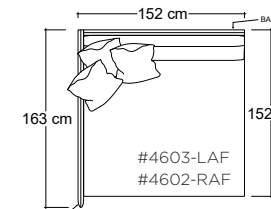

## Katie Ottoman

PLANE VIEW

Ottoman

112cm W x 112cm D

112cm W x 152cm D

152cm W x 152cm D

**Dimensions**

Overall Height: 53cm

152cm W Armless Chair

152cm W Armless Lounge

152cm W Armless Chaise

PLANE VIEW

152cm W w/ L/R Return

152cm W w/ L/R Return Chair

152cm W Corner Unit

152cm W w/ L/R Return Chaise

PLANE VIEW

152cm W LAF/RAF

152cm W LAF/RAF Chair

152cm W LAF/RAF Lounge

152cm W LAF/RAF Chaise

## Dimensions

- Overall Height: 79cm  
Overall Depth:  
- Chair: 112cm  
- Lounge: 152cm  
- Chaise: 183cm  
Arm Height: 79cm  
Seat Height: 53cm