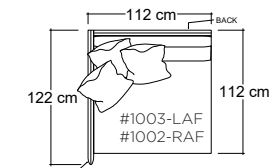

PLANE VIEW

Armless 112cm W

112cm W Armless Chair

112cm W Armless Lounge

112cm W Armless Chaise

PLANE VIEW

112cm W w/ L/R Return

112cm W Corner Unit

112cm W w/ L/R Return Lounge

112cm W w/ L/R Return Chaise

PLANE VIEW

112cm W LAF/RAF

112cm W LAF/RAF Chair

112cm W LAF/RAF Lounge

112cm W LAF/RAF Chaise

**Special Details:**

- certain sizes will require piece outs depending on the fabric repeat/nap - check with your customer service representative regarding piece outs

**Dimensions**

Overall Height: 79cm  
Overall Depth:  
- Chair: 112cm  
- Lounge: 152cm  
- Chaise: 183cm  
Arm Height: 79cm  
Seat Height: 53cm

## Katie Ottoman

PLANE VIEW

Ottoman

112cm W x 112cm D

112cm W x 152cm D

152cm W x 152cm D

**Dimensions**

Overall Height: 53cm