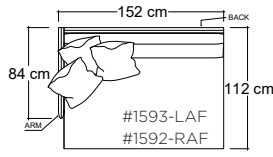

152cm W LAF/RAF Chair