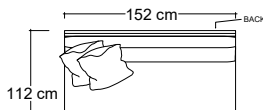

## Katie Ottoman

PLANE VIEW

Ottoman

112cm W x 112cm D

112cm W x 152cm D

152cm W x 152cm D

**Dimensions**

Overall Height: 53cm

### Toss Pillow Details:

Knife edge  
Droopy microfiber construction

\* Standard double needle stitch detail on body, seat cushion, back and toss pillows unless otherwise specified.

PLANE VIEW

152cm W Armless

152cm W Armless Chair

152cm W Armless Lounge

152cm W Armless Chaise

PLANE VIEW

152cm W w/ L/R Return

152cm W w/ L/R Return Chair

152cm W Corner Unit

152cm W w/ L/R Return Chaise