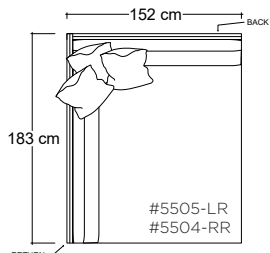

## Katie Ottoman

PLANE VIEW

Ottoman

112cm W x 112cm D

112cm W x 152cm D

152cm W x 152cm D

**Dimensions**

Overall Height: 53cm

152cm W Armless Chair

152cm W Armless Lounge

152cm W Armless Chaise

PLANE VIEW

152cm W w/ L/R Return

152cm W w/ L/R Return Chair

152cm W Corner Unit

152cm W w/ L/R Return Chaise

## Dimensions

- Overall Height: 79cm  
Overall Depth:  
- Chair: 112cm  
- Lounge: 152cm  
- Chaise: 183cm  
Arm Height: 79cm  
Seat Height: 53cm