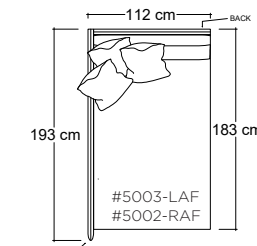

PLANE VIEW

Armless 112cm W

112cm W Armless Chair

112cm W Armless Lounge

112cm W Armless Chaise

PLANE VIEW

112cm W w/ L/R Return

112cm W Corner Unit

112cm W w/ L/R Return Lounge

112cm W w/ L/R Return Chaise

PLANE VIEW

112cm W LAF/RAF

112cm W LAF/RAF Chair

112cm W LAF/RAF Lounge

112cm W LAF/RAF Chaise

**Special Details:**

- certain sizes will require piece outs depending on the fabric repeat/nap - check with your customer service representative regarding piece outs

**Dimensions**

Overall Height: 79cm  
Overall Depth:  
- Chair: 112cm  
- Lounge: 152cm  
- Chaise: 183cm  
Arm Height: 79cm  
Seat Height: 53cm

## Katie Ottoman

PLANE VIEW

Ottoman

112cm W x 112cm D

112cm W x 152cm D

152cm W x 152cm D

**Dimensions**

Overall Height: 53cm