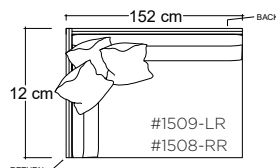

## Katie Ottoman

PLANE VIEW

Ottoman

112cm W x 112cm D

112cm W x 152cm D

152cm W x 152cm D

**Dimensions**

Overall Height: 53cm

152cm W Armless Chair

152cm W Armless Lounge

152cm W Armless Chaise

PLANE VIEW

152cm W w/ L/R Return

152cm W w/ L/R Return Chair

152cm W Corner Unit

152cm W w/ L/R Return Chaise

## Dimensions

- Overall Height: 79cm  
Overall Depth:  
- Chair: 112cm  
- Lounge: 152cm  
- Chaise: 183cm  
Arm Height: 79cm  
Seat Height: 53cm