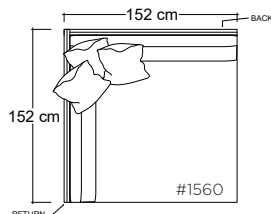

## Katie Ottoman

PLANE VIEW

Ottoman

112cm W x 112cm D

112cm W x 152cm D

152cm W x 152cm D

**Dimensions**

Overall Height: 53cm

152cm W Armless Chair

152cm W Armless Lounge

152cm W Armless Chaise

PLANE VIEW

152cm W w/ L/R Return

152cm W w/ L/R Return Chair

152cm W Corner Unit

152cm W w/ L/R Return Chaise

PLANE VIEW

152cm W LAF/RAF

152cm W LAF/RAF Chair

152cm W LAF/RAF Lounge

152cm W LAF/RAF Chaise

## Dimensions

- Overall Height: 79cm  
Overall Depth:  
- Chair: 112cm  
- Lounge: 152cm  
- Chaise: 183cm  
Arm Height: 79cm  
Seat Height: 53cm