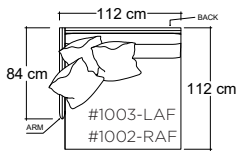

## Dimensions

- Overall Height: 79cm  
Overall Depth:  
- Chair: 112cm  
- Lounge: 152cm  
- Chaise: 183cm  
Arm Height: 79cm  
Seat Height: 53cm

### Toss Pillow Details:

Knife edge  
Droopy microfiber construction

\* Standard double needle stitch detail on body, seat cushion, back and toss pillows unless otherwise specified.

PLANE VIEW

112cm W LAF/RAF Half Arm