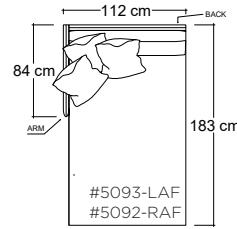

112cm W LAF/RAF Chaise

Special Details:

- certain sizes will require piece outs depending on the fabric repeat/nap - please check with your customer service representative regarding piece outs