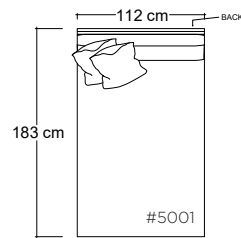

PLANE VIEW

Armless 112cm W

112cm W Armless Chair

112cm W Armless Lounge

112cm W Armless Chaise

PLANE VIEW

112cm W w/ L/R Return

112cm W Corner Unit

- certain sizes will require piece outs depending on the fabric repeat/nap - check with your customer service representative regarding piece outs

**Dimensions**

Overall Height: 79cm  
Overall Depth:  
- Chair: 112cm  
- Lounge: 152cm  
- Chaise: 183cm  
Arm Height: 79cm  
Seat Height: 53cm

## Katie Ottoman

PLANE VIEW

Ottoman

112cm W x 112cm D

112cm W x 152cm D

152cm W x 152cm D

**Dimensions**

Overall Height: 53cm

## Dimensions

- Overall Height: 79cm  
Overall Depth:  
- Chair: 112cm  
- Lounge: 152cm  
- Chaise: 183cm  
Arm Height: 79cm  
Seat Height: 53cm