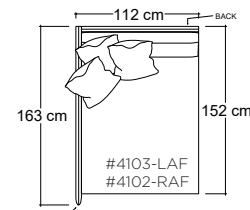

PLANE VIEW

Armless 112cm W

112cm W Armless Chair

112cm W Armless Lounge

112cm W Armless Chaise

PLANE VIEW

112cm W w/ L/R Return

112cm W Corner Unit

112cm W w/ L/R Return Lounge

112cm W w/ L/R Return Chaise

PLANE VIEW

112cm W LAF/RAF

112cm W LAF/RAF Chair

112cm W LAF/RAF Lounge

112cm W LAF/RAF Chaise

**Special Details:**

- certain sizes will require piece outs depending on the fabric repeat/nap - check with your customer service representative regarding piece outs

**Dimensions**

Overall Height: 79cm  
Overall Depth:  
- Chair: 112cm  
- Lounge: 152cm  
- Chaise: 183cm  
Arm Height: 79cm  
Seat Height: 53cm

## Katie Ottoman

PLANE VIEW

Ottoman

112cm W x 112cm D

112cm W x 152cm D

152cm W x 152cm D

**Dimensions**

Overall Height: 53cm