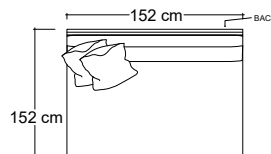

## Katie Ottoman

PLANE VIEW

Ottoman

112cm W x 112cm D

112cm W x 152cm D

152cm W x 152cm D

**Dimensions**

Overall Height: 53cm

### Toss Pillow Details:

Knife edge  
Droopy microfiber construction

\* Standard double needle stitch detail on body, seat cushion, back and toss pillows unless otherwise specified.

PLANE VIEW

152cm W Armless

152cm W Armless Chair

152cm W Armless Lounge

152cm W Armless Chaise

PLANE VIEW

152cm W w/ L/R Return

152cm W w/ L/R Return Chair

152cm W Corner Unit

152cm W w/ L/R Return Chaise

## Dimensions

- Overall Height: 79cm  
Overall Depth:  
- Chair: 112cm  
- Lounge: 152cm  
- Chaise: 183cm  
Arm Height: 79cm  
Seat Height: 53cm