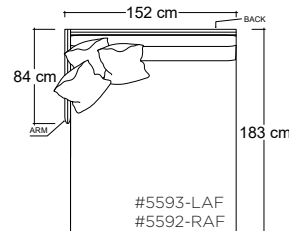

152cm W LAF/RAF Chaise

Dimensions

Overall Height: 79cm
Overall Depth:
- Chair: 112cm
- Lounge: 152cm
- Chaise: 183cm
Arm Height: 79cm
Seat Height: 53cm