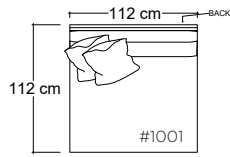

112cm W Armless Chair