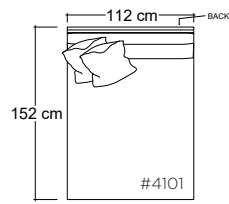

112cm W Armless Lounge