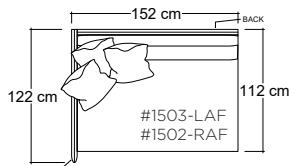

## Katie Ottoman

PLANE VIEW

Ottoman

112cm W x 112cm D

112cm W x 152cm D

152cm W x 152cm D

**Dimensions**

Overall Height: 53cm

152cm W Armless Chair

152cm W Armless Lounge

152cm W Armless Chaise

PLANE VIEW

152cm W w/ L/R Return

152cm W w/ L/R Return Chair

152cm W Corner Unit

152cm W w/ L/R Return Chaise

PLANE VIEW

152cm W LAF/RAF

152cm W LAF/RAF Chair

152cm W LAF/RAF Lounge

152cm W LAF/RAF Chaise

## Dimensions

- Overall Height: 79cm  
Overall Depth:  
- Chair: 112cm  
- Lounge: 152cm  
- Chaise: 183cm  
Arm Height: 79cm  
Seat Height: 53cm