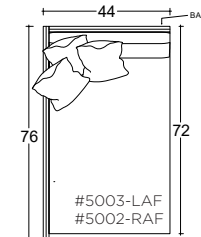

PLANE VIEW

44" W w/ L/R Return

44" W Corner Unit

44" W w/ L/R Return Lounge

44" W w/ L/R Return Chaise

PLANE VIEW

44" W LAF/RAF

44" W LAF/RAF Chair

44" W LAF/RAF Lounge

44" W LAF/RAF Chaise

Dimensions

- Overall Height: 31"
- Overall Depth:
 - Chair: 44"
 - Lounge: 60"
 - Chaise: 72"
- Arm Height: 31"
- Seat Height: 21"

Katie Ottoman

PLANE VIEW

Ottoman

44" W x 44" D

44" W x 60" D

60" W x 60" D

Dimensions

- Overall Height: 21"

* Measurements are approximate

Verellen

Katie 60W

Body Details: