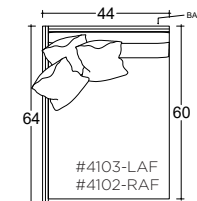

PLANE VIEW

44" W w/ L/R Return

44" W Corner Unit

44" W w/ L/R Return Lounge

44" W w/ L/R Return Chaise

PLANE VIEW

44" W LAF/RAF

44" W LAF/RAF Chair

44" W LAF/RAF Lounge

44" W LAF/RAF Chaise

Dimensions

- Overall Height: 31"
- Overall Depth:
 - Chair: 44"
 - Lounge: 60"
 - Chaise: 72"
- Arm Height: 31"
- Seat Height: 21"

Katie Ottoman

PLANE VIEW

Ottoman

44" W x 44" D

44" W x 60" D

60" W x 60" D

Dimensions

- Overall Height: 21"

* Measurements are approximate

Verellen

Katie 60W

Body Details:

Dimensions

- Overall Height: 31"
- Overall Depth:
 - Chair: 44"
 - Lounge: 60"
 - Chaise: 72"
- Arm Height: 31"
- Seat Height: 21"