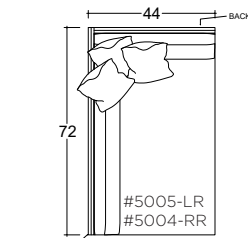

PLANE VIEW

44" W w/ L/R Return

44" W Corner Unit

44" W w/ L/R Return Lounge

44" W w/ L/R Return Chaise

PLANE VIEW

44" W LAF/RAF

44" W LAF/RAF Chair

44" W LAF/RAF Lounge

44" W LAF/RAF Chaise

Dimensions

- Overall Height: 31"
- Overall Depth:
 - Chair: 44"
 - Lounge: 60"
 - Chaise: 72"
- Arm Height: 31"
- Seat Height: 21"

Katie Ottoman

PLANE VIEW

Ottoman

44" W x 44" D

44" W x 60" D

60" W x 60" D

Dimensions

- Overall Height: 21"

* Measurements are approximate

Verellen

Katie 60W

Body Details: