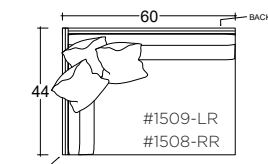

44" W x 60" D

60" W x 60" D

Dimensions

- Overall Height: 21"

* Measurements are approximate

Verellen

Katie 60W

Body Details:

PLANE VIEW

60" W Armless

60" W Armless Chair

60" W Armless Lounge

60" W Armless Chaise

PLANE VIEW

60" W w/ L/R Return

60" W w/ L/R Return Chair