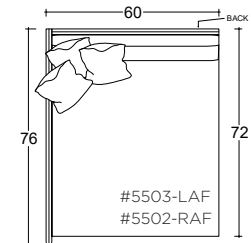

44" W x 60" D

60" W x 60" D

Dimensions

- Overall Height: 21"

* Measurements are approximate

Verellen

Katie 60W

Body Details:

60" W Corner Unit

60" W w/ L/R Return Chaise

PLANE VIEW

60" W LAF/RAF

60" W LAF/RAF Chair

60" W LAF/RAF Lounge

60" W LAF/RAF Chaise

Special Details:

- certain sizes will require piece outs depending on the fabric repeat/nap - please check with your customer service representative regarding piece outs

Dimensions

- Overall Height: 31"
Overall Depth:
- Chair: 44"
- Lounge: 60"
- Chaise: 72"
Arm Height: 31"
Seat Height: 21"