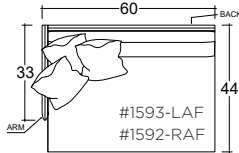

44" W x 60" D

60" W x 60" D

Dimensions

- Overall Height: 21"

* Measurements are approximate

Verellen

Katie 60W

Body Details:

Loose back configuration
Boxed style back pillows
Microfiber construction

Leg Details:

1.125" H Recessed leg
Specify leg finish

Toss Pillow Details:

Knife edge
Droopy microfiber construction

* Standard double needle stitch detail on body, seat cushion, back and toss pillows unless otherwise specified.

PLANE VIEW

44" W LAF/RAF Half Arm

44" W LAF/RAF Chair

44" W LAF/RAF Lounge

44" W LAF/RAF Chaise

PLANE VIEW

60" W LAF/RAF Half Arm

60" W LAF/RAF Chair