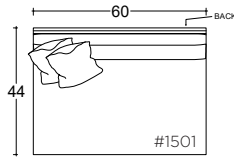

60" W Armless Chair