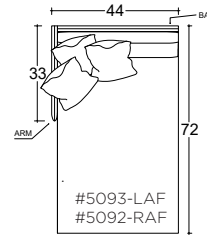

44" W x 60" D

60" W x 60" D

Dimensions

- Overall Height: 21"

* Measurements are approximate

Verellen

Katie 60W

Body Details:

Loose back configuration
Boxed style back pillows
Microfiber construction

Leg Details:

1.125" H Recessed leg
Specify leg finish

Toss Pillow Details:

Knife edge
Droopy microfiber construction

* Standard double needle stitch detail on body, seat cushion, back and toss pillows unless otherwise specified.

PLANE VIEW

44" W LAF/RAF Half Arm

44" W LAF/RAF Chair

44" W LAF/RAF Lounge

44" W LAF/RAF Chaise

PLANE VIEW

60" W LAF/RAF Half Arm

60" W LAF/RAF Chair