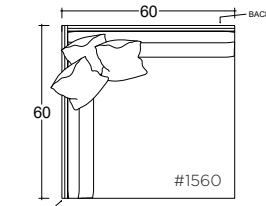

44" W LAF/RAF Lounge

44" W LAF/RAF Chaise

Dimensions

- Overall Height: 31"
- Overall Depth:
 - Chair: 44"
 - Lounge: 60"
 - Chaise: 72"
- Arm Height: 31"
- Seat Height: 21"

Katie Ottoman

PLANE VIEW

Ottoman

44" W x 44" D

44" W x 60" D

60" W x 60" D

Dimensions

- Overall Height: 21"

* Measurements are approximate

Verellen

Katie 60W

Body Details:

PLANE VIEW

60" W Armless

60" W Armless Chair

60" W Armless Lounge

60" W Armless Chaise

PLANE VIEW

60" W w/ L/R Return

60" W w/ L/R Return Chair

- certain sizes will require piece outs depending on the fabric repeat/nap - please check with your customer service representative regarding piece outs

Dimensions

- Overall Height: 31"
Overall Depth:
- Chair: 44"
- Lounge: 60"
- Chaise: 72"
Arm Height: 31"
Seat Height: 21"