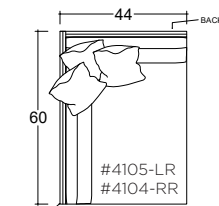

44" W w/ L/R Return Lounge