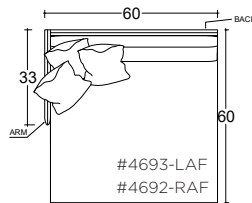

44" W x 60" D

60" W x 60" D

Dimensions

- Overall Height: 21"

* Measurements are approximate

Verellen

Katie 60W

Body Details:

Loose back configuration
Boxed style back pillows
Microfiber construction

Leg Details:

1.125" H Recessed leg
Specify leg finish

Toss Pillow Details:

Knife edge
Droopy microfiber construction

* Standard double needle stitch detail on body, seat cushion, back and toss pillows unless otherwise specified.

PLANE VIEW

44" W LAF/RAF Half Arm

44" W LAF/RAF Chair

44" W LAF/RAF Lounge

44" W LAF/RAF Chaise

PLANE VIEW

60" W LAF/RAF Half Arm

60" W LAF/RAF Chair