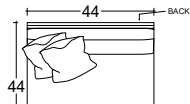

44" W Armless Chair