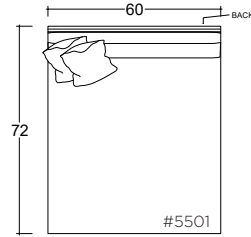

44" W LAF/RAF Lounge

44" W LAF/RAF Chaise

Dimensions

- Overall Height: 31"
- Overall Depth:
 - Chair: 44"
 - Lounge: 60"
 - Chaise: 72"
- Arm Height: 31"
- Seat Height: 21"

Katie Ottoman

PLANE VIEW

Ottoman

44" W x 44" D

44" W x 60" D

60" W x 60" D

Dimensions

- Overall Height: 21"

* Measurements are approximate

Verellen

Katie 60W

Body Details:

PLANE VIEW

60" W Armless

60" W Armless Chair

60" W Armless Lounge

60" W Armless Chaise

PLANE VIEW

60" W w/ L/R Return

60" W w/ L/R Return Chair

- certain sizes will require piece outs depending on the fabric repeat/nap - please check with your customer service representative regarding piece outs

Dimensions

- Overall Height: 31"
Overall Depth:
- Chair: 44"
- Lounge: 60"
- Chaise: 72"
Arm Height: 31"
Seat Height: 21"