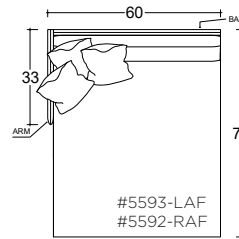

60" W LAF/RAF Chaise

Special Details:

- certain sizes will require piece outs depending on the fabric repeat/nap - please check with your customer service representative regarding piece outs

Dimensions

- Overall Height: 31"
- Overall Depth:
  - Chair: 44"
  - Lounge: 60"
  - Chaise: 72"
- Arm Height: 31"
- Seat Height: 21"