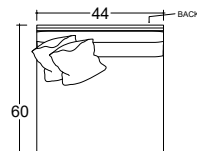

44" W Armless Lounge