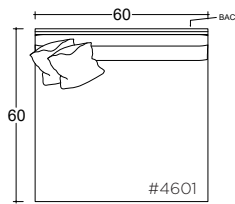

60" W Armless Lounge