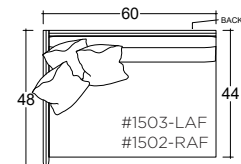

44" W x 60" D

60" W x 60" D

Dimensions

- Overall Height: 21"

* Measurements are approximate

Verellen

Katie 60W

Body Details:

60" W Corner Unit

60" W w/ L/R Return Chaise

PLANE VIEW

60" W LAF/RAF

60" W LAF/RAF Chair

60" W LAF/RAF Lounge

60" W LAF/RAF Chaise

Special Details:

- certain sizes will require piece outs depending on the fabric repeat/nap - please check with your customer service representative regarding piece outs

Dimensions

- Overall Height: 31"
Overall Depth:
- Chair: 44"
- Lounge: 60"
- Chaise: 72"
Arm Height: 31"
Seat Height: 21"