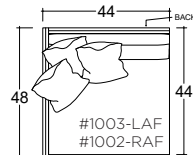

PLANE VIEW

44" W w/ L/R Return

44" W Corner Unit

44" W w/ L/R Return Lounge

44" W w/ L/R Return Chaise

PLANE VIEW

44" W LAF/RAF

44" W LAF/RAF Chair

44" W LAF/RAF Lounge

44" W LAF/RAF Chaise

Dimensions

- Overall Height: 31"
- Overall Depth:
 - Chair: 44"
 - Lounge: 60"
 - Chaise: 72"
- Arm Height: 31"
- Seat Height: 21"

Katie Ottoman

PLANE VIEW

Ottoman

44" W x 44" D

44" W x 60" D

60" W x 60" D

Dimensions

- Overall Height: 21"

* Measurements are approximate

Verellen

Katie 60W

Body Details: