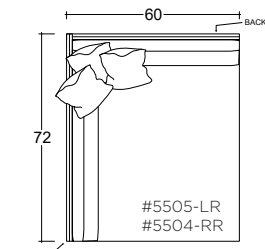

60" W w/ L/R Return Chaise