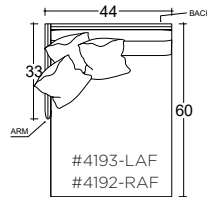

44" W LAF/RAF Lounge