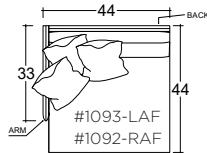

44" W LAF/RAF Chair