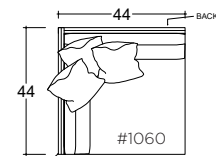

44" W Corner Unit