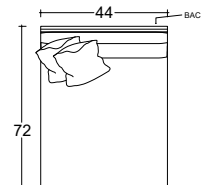

PLANE VIEW

Armless 44" W

44" W Armless Chair

44" W Armless Lounge

44" W Armless Chaise

Special Details:

- certain sizes will require piece outs depending on the fabric repeat/nap - check with your customer service representative regarding piece outs

44" W LAF/RAF Lounge

44" W LAF/RAF Chaise

Dimensions

- Overall Height: 31"
- Overall Depth:
 - Chair: 44"
 - Lounge: 60"
 - Chaise: 72"
- Arm Height: 31"
- Seat Height: 21"

Katie Ottoman

PLANE VIEW

Ottoman

44" W x 44" D

44" W x 60" D

60" W x 60" D

Dimensions

- Overall Height: 21"

* Measurements are approximate

Verellen

Katie 60W

Body Details:

Dimensions

- Overall Height: 31"
- Overall Depth:
 - Chair: 44"
 - Lounge: 60"
 - Chaise: 72"
- Arm Height: 31"
- Seat Height: 21"