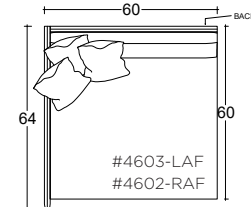

44" W x 60" D

60" W x 60" D

Dimensions

- Overall Height: 21"

* Measurements are approximate

Verellen

Katie 60W

Body Details:

60" W Corner Unit

60" W w/ L/R Return Chaise

PLANE VIEW

60" W LAF/RAF

60" W LAF/RAF Chair

60" W LAF/RAF Lounge

60" W LAF/RAF Chaise

Special Details:

- certain sizes will require piece outs depending on the fabric repeat/nap - please check with your customer service representative regarding piece outs

Dimensions

- Overall Height: 31"
Overall Depth:
- Chair: 44"
- Lounge: 60"
- Chaise: 72"
Arm Height: 31"
Seat Height: 21"