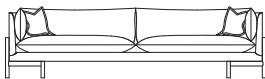

Verellen

Sullivan

Body Details:

Upholstered only

Seat Details:

Loose seat configuration
Dual knife edge style seat cushion
50/50 blend with foam seat construction

Back Details:

Loose back configuration
Knife edge style back pillows
50/50 blend construction

Arm Details:

Loose arm configuration
Knife edge style arm pillows
50/50 blend with foam arm construction

Base Details:

Exposed wood dowel style base
18cm H from floor
Specify base finish

Toss Pillow Details:

Knife edge
Droopy microfiber construction

* Standard double needle stitch detail on body, seat cushion, back and toss pillows unless otherwise specified.

Top View

XL - 279cm W

Side View

Sofa - 249cm W

Condo - 218cm W

Loveseat - 183cm W

Chair & Half - 152cm W

Chair - 112cm W

Club Chair
84cm W x 86cm D x 71cm / 76cm H

Dimensions

Overall Height to Frame: 71cm
Overall Height to Back Pillow: 76cm
Overall Depth: 97cm
Interior Depth: 76cm
Seat Depth: 58cm
Seat Height: 51cm
Arm Height: 71cm