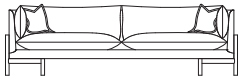

Knife edge
Droopy microfiber construction

* Standard double needle stitch detail on body, seat cushion, back and toss pillows unless otherwise specified.

Top View

XL - 279cm W

Side View

Sofa - 249cm W

Condo - 218cm W

Loveseat - 183cm W

Chair & Half - 152cm W

Chair - 112cm W

Club Chair
84cm W x 86cm D x 71cm / 76cm H

Dimensions

Overall Height to Frame: 71cm
Overall Height to Back Pillow: 76cm
Overall Depth: 97cm
Interior Depth: 76cm
Seat Depth: 58cm
Seat Height: 51cm
Arm Height: 71cm