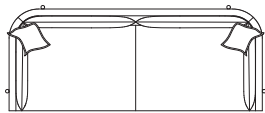

Verellen

Sullivan

Body Details:

Upholstered only

Seat Details:

Loose seat configuration
Dual knife edge style seat cushion
50/50 blend with foam seat construction

Back Details:

Loose back configuration
Knife edge style back pillows
50/50 blend construction

Arm Details:

Loose arm configuration
Knife edge style arm pillows
50/50 blend with foam arm construction

Base Details:

Exposed wood dowel style base
18cm H from floor
Specify base finish

Toss Pillow Details:

Knife edge
Droopy microfiber construction

* Standard double needle stitch detail on body, seat cushion, back and toss pillows unless otherwise specified.

Top View

XL - 279cm W

Side View

Sofa - 249cm W

Condo - 218cm W

Loveseat - 183cm W

Chair & Half - 152cm W

Chair - 112cm W

Club Chair
84cm W x 86cm D x 71cm / 76cm H

Dimensions

Overall Height to Frame: 71cm
Overall Height to Back Pillow: 76cm
Overall Depth: 97cm
Interior Depth: 76cm
Seat Depth: 58cm
Seat Height: 51cm
Arm Height: 71cm