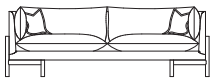

Knife edge
Droopy microfiber construction

* Standard double needle stitch detail on body, seat cushion, back and toss pillows unless otherwise specified.

Top View

XL - 279cm W

Side View

Sofa - 249cm W

Condo - 218cm W

Loveseat - 183cm W

Chair & Half - 152cm W

Chair - 112cm W

Club Chair
84cm W x 86cm D x 71cm / 76cm H

Dimensions

Overall Height to Frame: 71cm
Overall Height to Back Pillow: 76cm
Overall Depth: 97cm
Interior Depth: 76cm
Seat Depth: 58cm
Seat Height: 51cm
Arm Height: 71cm