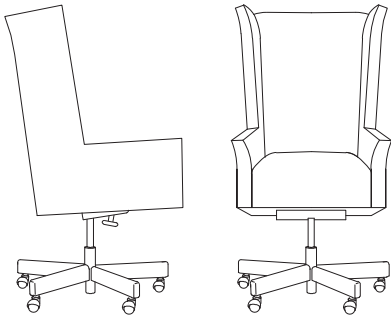

Verellen

Sydney Office Chair

Body Details:

Upholstered and slipcovered available

Seat Details:

Tight seat configuration
Foam down construction

Back Details:

Tight back configuration

Base Details:

Specify base and finish
- Wood with casters
- Upholstered base with casters

* Standard double needle stitch detail on body, seat cushion, back and toss pillows unless otherwise specified.

Special Details:

- Optional: Exposed wood leg without metal cap

Dimensions

Overall Height at Highest Position: 48"
Overall Height at Lowest Position: 44"
Overall Width: 26.5"
Overall Depth: 29"
Arm Height at Highest Position: 27.75"
Arm Height at Lowest Position: 23.75"
Seat Height at Highest Position: 22"
Seat Height at Lowest Position: 18"