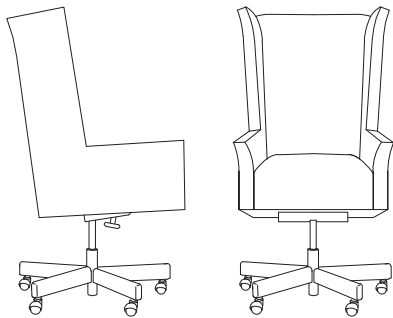

Verellen

Sydney Office Chair

Body Details:

Upholstered and slipcovered available

Seat Details:

Tight seat configuration
Foam down construction

Back Details:

Tight back configuration

Base Details:

Specify base and finish
- Wood with casters
- Upholstered base with casters

* Standard double needle stitch detail on body, seat cushion, back and toss pillows unless otherwise specified.

Special Details:

- Optional: Exposed wood leg without metal cap

Dimensions

- Overall Height at Highest Position: 122cm
- Overall Height at Lowest Position: 112cm
- Overall Width: 67cm
- Overall Depth: 74cm
- Arm Height at Highest Position: 70cm
- Arm Height at Lowest Position: 60cm
- Seat Height at Highest Position: 56cm
- Seat Height at Lowest Position: 46cm