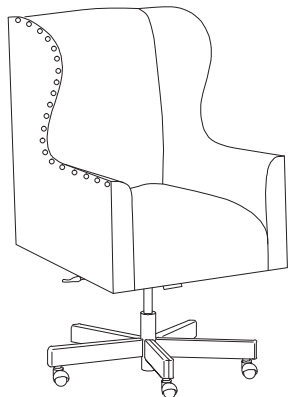

Verellen

Simon Office Chair

Body Details:

Upholstered and slipcovered available

Seat Details:

Tight seat configuration
Foam down construction

Back Details:

Tight back configuration

Base Details:

Specify base and finish
- Wood with casters
- Upholstered base with casters

* Standard double needle stitch detail on body, seat cushion, back and toss pillows unless otherwise specified.

Special Details:

- Optional: Nailhead detail
Specify nailhead selection

Dimensions

Overall Height at Highest Position: 42.5"
Overall Height at Lowest Position: 37.5"
Overall Width: 25.5"
Overall Depth: 29"
Arm Height at Highest Position: 27.5"
Arm Height at Lowest Position: 23.5"
Seat Height at Highest Position: 23.5"
Seat Height at Lowest Position: 19"