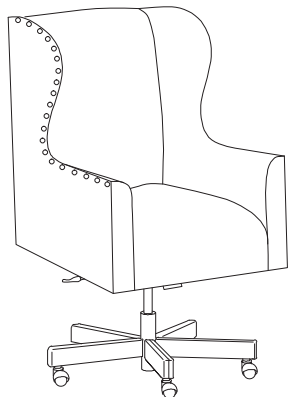

Verellen

Simon Office Chair

Body Details:

Upholstered and slipcovered available

Seat Details:

Tight seat configuration
Foam down construction

Back Details:

Tight back configuration

Base Details:

Specify base and finish
- Wood with casters
- Upholstered base with casters

* Standard double needle stitch detail on body, seat cushion, back and toss pillows unless otherwise specified.

Special Details:

- Optional: Nailhead detail
Specify nailhead selection

Dimensions

Overall Height at Highest Position: 108cm
Overall Height at Lowest Position: 95cm
Overall Width: 65cm
Overall Depth: 74cm
Arm Height at Highest Position: 70cm
Arm Height at Lowest Position: 60cm
Seat Height at Highest Position: 60cm
Seat Height at Lowest Position: 48cm