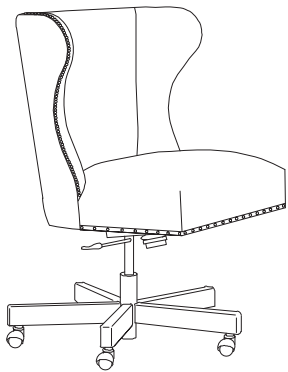

## Isabella Office Chair

**Body Details:**

Upholstered only

**Seat Details:**

Tight seat configuration  
Foam down construction

**Back Details:**

Tight back configuration

**Base Details:**

Specify base and finish  
- Wood with casters  
- Upholstered base with casters

\* Standard double needle stitch detail on body, seat cushion, back and toss pillows unless otherwise specified.

**Special Details:**

### Dimensions

Overall Height at Highest Position: 102cm  
Overall Height at Lowest Position: 91cm  
Overall Width: 74cm  
Overall Depth: 66cm  
Seat Depth: 47cm  
Seat Height at Highest Position: 61cm  
Seat Height at Lowest Position: 51cm