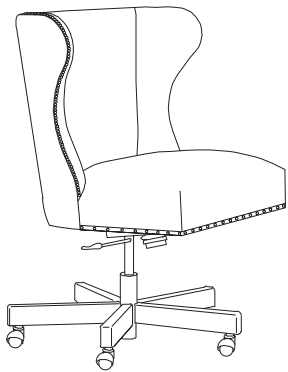

## Isabella Office Chair

---

**Body Details:**

Upholstered only

**Seat Details:**

Tight seat configuration  
Foam down construction

**Back Details:**

Tight back configuration

**Base Details:**

Specify base and finish  
- Wood with casters  
- Upholstered base with casters

\* Standard double needle stitch detail on body, seat cushion, back and toss pillows unless otherwise specified.

## Dimensions

Overall Height at Highest Position: 40"  
Overall Height at Lowest Position: 36"  
Overall Width: 29"  
Overall Depth: 26"  
Seat Depth: 18.5"  
Seat Height at Highest Position: 24"  
Seat Height at Lowest Position: 20"