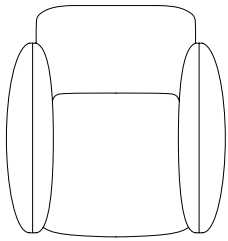

Verellen

Blake

Body Details:

Upholstered only
Not available in leather

Seat Details:

Tight seat configuration
Foam and fiber seat construction
50/50 feather down seat pad

Back Details:

Tight back with sinuous springs
Foam and fiber construction

Base Details:

Swivel Base

* Standard double needle stitch detail on body, seat cushion, back and toss pillows unless otherwise specified.

Top View

Front View

Side View

Dimensions

Overall Height: 84cm
Overall Width: 89cm
Overall Depth: 94cm
Seat Depth: 58cm
Seat Height: 48cm
Arm Height: 66cm