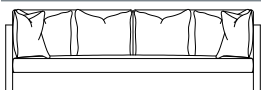

Verellen

Millie

Body Details:

- Double needle stitch
- Upholstered and slipcovered available

Seat Details:

- Spring down seat construction
- Loose boxed style seat cushion

Back Details:

- Boxed back pillows

Leg Details:

- Sits on 10cm x 10cm x 3cm wood legs
- Recessed floating wood legs
- Please specify leg finish

Toss Pillow Details:

- Knife edge toss pillows

Millie XL - 279cm w

Millie Sofa - 249cm w

Millie Condo - 218cm w

Millie Loveseat - 183cm w

Millie Chair & Half - 152cm w

Millie Chair - 112cm w

Millie Club Chair - 89cm W x 97cm D
(Available as Swivel)

Millie Side View

Millie Top View

Millie RAF Chaise
112cm W x 191cm L

Millie Chaise
112cm W x 191cm L

Dimensions

- Overall Height: 79cm
- Arm Height: 79cm
- Seat Height: 52cm
- Exterior Depth: 116cm
- Interior Depth: 102cm
- Seat Depth: 76cm