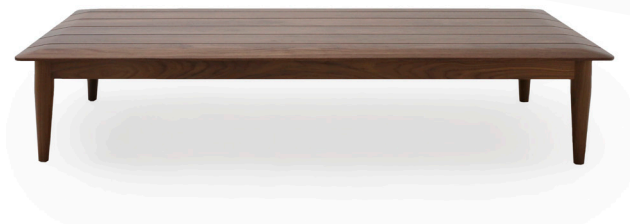

Verellen

Marbella Coffee Table

*See Wood Finishes document for options.
*All Tables will have a Protective Sealer.

SOLID TOP COFFEE TABLE

TOP VIEW

72" L x 36" W x 15" H (4 Legs)

SIDE VIEW

TOP VIEW

60" L x 36" W x 15" H (4 Legs)

SIDE VIEW

TOP VIEW

60" L x 60" W x 15" H (4 Legs)

SIDE VIEW

TOP VIEW

48" L x 48" W x 15" H (4 Legs)

SIDE VIEW

SLATTED COFFEE TABLE

TOP VIEW | SLATTED TOP

72" L x 36" W x 15" H (4 Legs)

SIDE VIEW

TOP VIEW

60" L x 36" W x 15" H (4 Legs)

SIDE VIEW

TOP VIEW

60" L x 60" W x 15" H (4 Legs)

SIDE VIEW

TOP VIEW

48" L x 48" W x 15" H (4 Legs)

SIDE VIEW