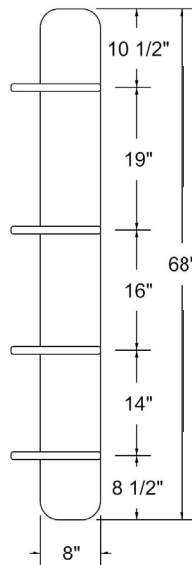

Verellen

Brisbane

Wood Finish Details:

Available in ash or walnut
Requires table finish
Specify finish preference

Mounting Details:

15" French Cleats (x4)
Mounted 1" from end of mounting strips
- 2 on top mounting strip
- 2 on bottom mounting strip

* See Wood Finish document for options.
All tables have a protective sealer.

TOP VIEW

FRONT VIEW

SIDE VIEW

Dimensions

Overall: 72.25" W x 12" D x 68" H

* Measurements are approximate