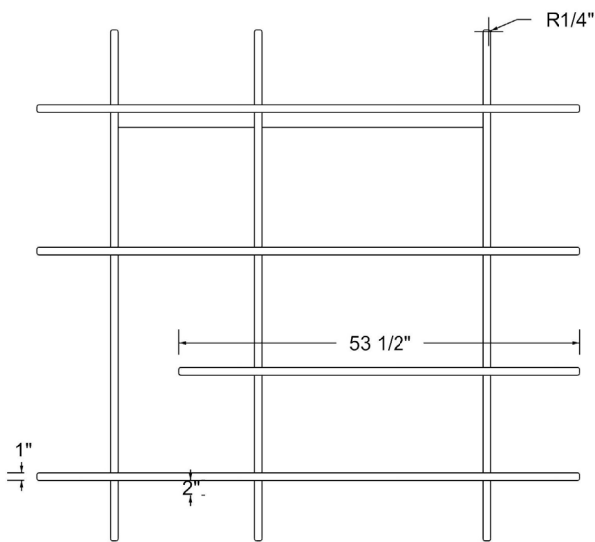

Verellen

Brisbane

Wood Finish Details:

Available in ash or walnut
Requires table finish
Specify finish preference

Mounting Details:

15" French Cleats (x4)
Mounted 1" from end of mounting strips
- 2 on top mounting strip
- 2 on bottom mounting strip

* See Wood Finish document for options.
All tables have a protective sealer.

TOP VIEW

FRONT VIEW

SIDE VIEW

Dimensions

Overall: 72.25" W x 12" D x 68" H

* Measurements are approximate