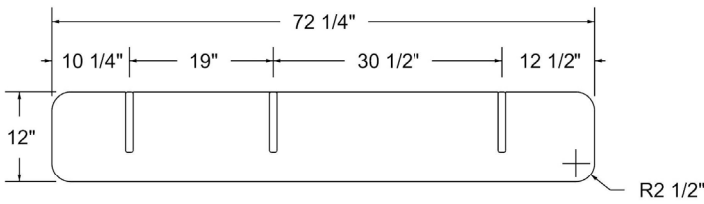

Verellen

Brisbane

Wood Finish Details:

Available in ash or walnut
Requires table finish
Specify finish preference

Mounting Details:

15" French Cleats (x4)
Mounted 1" from end of mounting strips
- 2 on top mounting strip
- 2 on bottom mounting strip

* See Wood Finish document for options.
All tables have a protective sealer.

TOP VIEW

FRONT VIEW

SIDE VIEW

Dimensions

Overall: 72.25" W x 12" D x 68" H

* Measurements are approximate