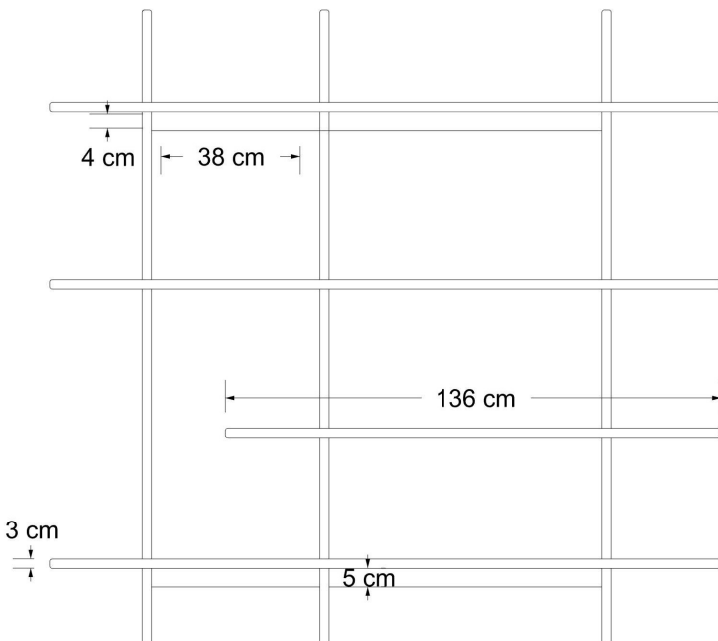

Verellen

Brisbane

Wood Finish Details:

Available in ash or walnut
Requires table finish
Specify finish preference

Mounting Details:

38cm French Cleats (x4)
Mounted 3cm from end of mounting strips
- 2 on top mounting strip
- 2 on bottom mounting strip

* See Wood Finish document for options.
All tables have a protective sealer.

TOP VIEW

Dimensions

Overall: 184cm W x 30cm D x 173cm H

* Measurements are approximate