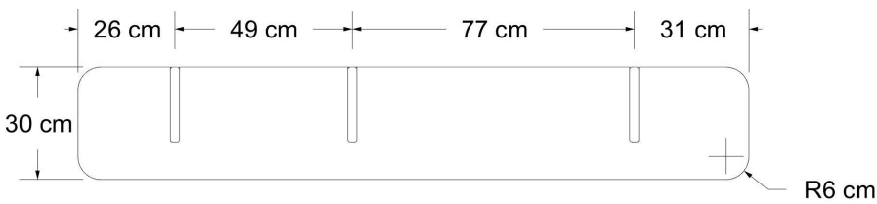

Verellen

Brisbane

Wood Finish Details:

Available in ash or walnut
Requires table finish
Specify finish preference

Mounting Details:

38cm French Cleats (x4)
Mounted 3cm from end of mounting strips
- 2 on top mounting strip
- 2 on bottom mounting strip

* See Wood Finish document for options.
All tables have a protective sealer.

TOP VIEW

Dimensions

Overall: 184cm W x 30cm D x 173cm H

* Measurements are approximate