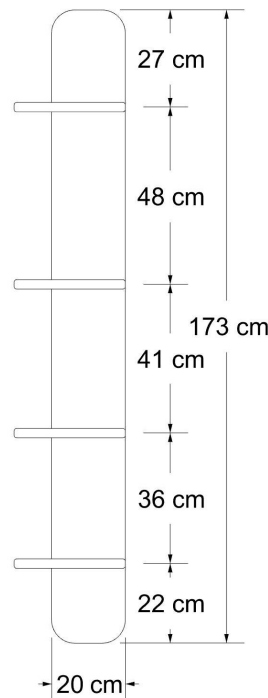

Verellen

Brisbane

Wood Finish Details:

Available in ash or walnut
Requires table finish
Specify finish preference

Mounting Details:

38cm French Cleats (x4)
Mounted 3cm from end of mounting strips
- 2 on top mounting strip
- 2 on bottom mounting strip

* See Wood Finish document for options.
All tables have a protective sealer.

TOP VIEW

Dimensions

Overall: 184cm W x 30cm D x 173cm H

* Measurements are approximate