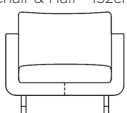

Leg Details:

17cm H leg - Dowel w/metal cap

Toss Pillow Details:

Knife edge
Microfiber construction

* Standard double needle stitch detail on body, seat cushion, back and toss pillows unless otherwise specified.

Special Details:

- Optional: Exposed wood leg without metal cap

XL - 279cm W

Side View

Sofa - 249cm W

Top View

Condo - 218cm W

Ottoman:
76cm W x 76cm D x 46cm H

Loveseat - 183cm W

Ottoman & 1/2:
165cm W x 165cm D x 46cm H

Chair & Half - 152cm W

Chair - 86cm W

Club Chair
76cm W x 76cm D x 67cm/83cm H

Dimensions

- Overall Height to Frame: 67cm
- Overall Height to Back Pillow: 83cm
- Overall Depth: 91cm
- Arm Height: 67cm
- Interior Depth: 76cm
- Seat Height: 46cm
- Seat Depth: 60cm