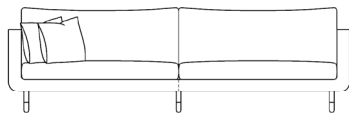

Verellen

Stuart

Body Details:

Upholstered only
Center seam on front rail

Seat Details:

Loose seat configuration
Bullnose style seat cushion
Spring down construction

Back Details:

Loose back configuration
Boxed style back pillows
Microfiber construction

Leg Details:

17cm H leg - Dowel w/metal cap

Toss Pillow Details:

Knife edge
Microfiber construction

* Standard double needle stitch detail on body, seat cushion, back and toss pillows unless otherwise specified.

Special Details:

- Optional: Exposed wood leg without metal cap

XL - 279cm W

Side View

Sofa - 249cm W

Top View

Condo - 218cm W

Ottoman:
76cm W x 76cm D x 46cm H

Loveseat - 183cm W

Ottoman & 1/2:
165cm W x 165cm D x 46cm H

Chair & Half - 152cm W

Chair - 86cm W

Club Chair
76cm W x 76cm D x 67cm/83cm H

Dimensions

- Overall Height to Frame: 67cm
- Overall Height to Back Pillow: 83cm
- Overall Depth: 91cm
- Arm Height: 67cm
- Interior Depth: 76cm
- Seat Height: 46cm
- Seat Depth: 60cm