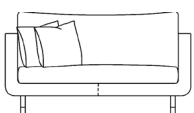

Special Details:

- Optional: Exposed wood leg without metal cap

XL - 279cm W

Side View

Sofa - 249cm W

Top View

Condo - 218cm W

Ottoman:
76cm W x 76cm D x 46cm H

Loveseat - 183cm W

Ottoman & 1/2:
165cm W x 165cm D x 46cm H

Chair & Half - 152cm W

Chair - 86cm W

Club Chair
76cm W x 76cm D x 67cm/83cm H

Dimensions

- Overall Height to Frame: 67cm
- Overall Height to Back Pillow: 83cm
- Overall Depth: 91cm
- Arm Height: 67cm
- Interior Depth: 76cm
- Seat Height: 46cm
- Seat Depth: 60cm