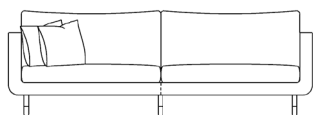

Verellen

Stuart

Body Details:

Upholstered only
Center seam on front rail

Seat Details:

Loose seat configuration
Bullnose style seat cushion
Spring down construction

Back Details:

Loose back configuration
Boxed style back pillows
Microfiber construction

Leg Details:

17cm H leg - Dowel w/metal cap

Toss Pillow Details:

Knife edge
Microfiber construction

* Standard double needle stitch detail on body, seat cushion, back and toss pillows unless otherwise specified.

Special Details:

- Optional: Exposed wood leg without metal cap

XL - 279cm W

Side View

Sofa - 249cm W

Top View

Condo - 218cm W

Ottoman:
76cm W x 76cm D x 46cm H

Loveseat - 183cm W

Ottoman & 1/2:
165cm W x 165cm D x 46cm H

Chair & Half - 152cm W

Chair - 86cm W

Club Chair
76cm W x 76cm D x 67cm/83cm H

Dimensions

- Overall Height to Frame: 67cm
- Overall Height to Back Pillow: 83cm
- Overall Depth: 91cm
- Arm Height: 67cm
- Interior Depth: 76cm
- Seat Height: 46cm
- Seat Depth: 60cm