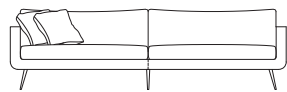

Verellen

Stella

Body Details:

Upholstered only
Center seam on front rail

Seat Details:

Loose seat configuration
Bullnose style seat cushion
Spring down seat construction

Back Details:

Loose back configuration
Boxed style back pillows
Feather down construction

Leg Details:

20cm H metal conical leg
Matte black finish

Toss Pillow Details:

Knife edge toss
Microfiber construction

*Standard double needle stitch detail on body, seat cushion, back and toss pillows unless otherwise specified.

XL - 279cm W

Top View

Sofa - 249cm W

Side View

Ottoman - 76cm W x 76cm D x 48cm H

Condo - 218cm W

Ottoman and a Half - 165cm W x 76cm D x 48cm H

Loveseat - 183cm W

Dimensions

Overall Frame Height: 71cm
Overall Height to Back Pillow: 86cm
Overall Depth: 91cm
Arm Height: 71cm
Seat Height: 50cm
Interior Depth: 76cm
Seat Depth: 62cm

* Measurements are approximate