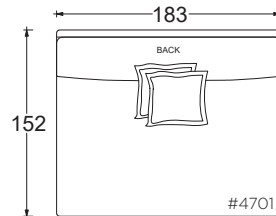

183cm W Armless Lounge