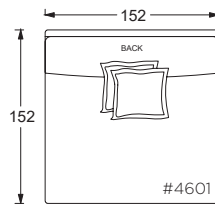

152cm W Armless Lounge