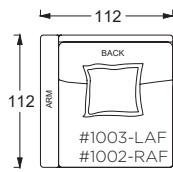

112cm W L/R Return Lounge

112cm W L/R Return Chaise

PLANE VIEW

112cm W LAF/RAF

112cm W LAF/RAF Chair

112cm W LAF/RAF Lounge

112cm W LAF/RAF Chaise

Special Details:

- certain sizes will require piece outs depending on the fabric repeat/nap - please check with your customer service representative regarding piece outs

Dimensions

- Overall Height to Frame: 74cm
- Overall Height to Back Pillow: 86cm
- Overall Depth:
 - Chair: 112cm
 - Lounge: 152cm
 - Chaise: 183cm
- Seat Depth:
 - Chair: 66cm
 - Lounge: 107cm
 - Chaise: 137cm
- Arm Height: 61cm
- Seat Height: 46cm

Gregory Ottoman

PLANE VIEW

Ottoman

112cm W x 112cm D Ottoman

112cm W x 152cm D Ottoman

152cm W x 152cm D Ottoman

Dimensions

- Overall Height to Frame: 46cm

Dimensions

- Overall Height to Frame: 74cm
- Overall Height to Back Pillow: 86cm
- Overall Depth:
 - Chair: 112cm
 - Lounge: 152cm
 - Chaise: 183cm
- Seat Depth:
 - Chair: 66cm
 - Lounge: 107cm
 - Chaise: 137cm
- Arm Height: 61cm
- Seat Height: 46cm