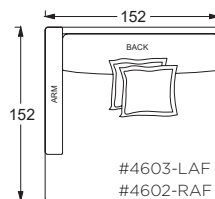

Gregory Ottoman

PLANE VIEW

Ottoman

112cm W x 112cm D Ottoman

112cm W x 152cm D Ottoman

152cm W x 152cm D Ottoman

Dimensions

- Overall Height to Frame: 46cm

PLANE VIEW

152cm W Armless

152cm W Armless Chair

152cm W Armless Lounge

152cm W Armless Chaise

PLANE VIEW

152cm W L/R Return

152cm W L/R Return Chair

152cm W Corner Unit

152cm W L/R Return Chaise

PLANE VIEW

152cm W LAF/RAF

152cm W LAF/RAF Chair

152cm W LAF/RAF Lounge

152cm W LAF/RAF Chaise

Special Details:

- certain sizes will require piece outs depending on the fabric repeat/nap - please check with your customer service representative regarding piece outs

Dimensions

- Overall Height to Frame: 74cm
- Overall Height to Back Pillow: 86cm
- Overall Depth:
 - Chair: 112cm
 - Lounge: 152cm
 - Chaise: 183cm
- Seat Depth:
 - Chair: 66cm
 - Lounge: 107cm
 - Chaise: 137cm
- Arm Height: 61cm
- Seat Height: 46cm