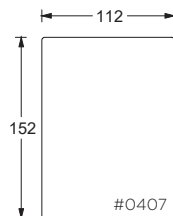

- certain sizes will require piece outs depending on the fabric repeat/nap - please check with your customer service representative regarding piece outs

Dimensions

- Overall Height to Frame: 74cm
- Overall Height to Back Pillow: 86cm
- Overall Depth:
 - Chair: 112cm
 - Lounge: 152cm
 - Chaise: 183cm
- Seat Depth:
 - Chair: 66cm
 - Lounge: 107cm
 - Chaise: 137cm
- Arm Height: 61cm
- Seat Height: 46cm

Gregory Ottoman

PLANE VIEW

Ottoman

112cm W x 112cm D Ottoman

112cm W x 152cm D Ottoman

152cm W x 152cm D Ottoman

Dimensions

- Overall Height to Frame: 46cm

* Measurements are approximate

Updated 11/21/19

Verellen

Gregory 152cm W

Body Details:

Upholstered and slipcovered available

Seat Details:

Loose seat configuration
Spring down seat construction