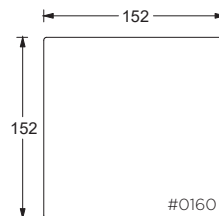

- certain sizes will require piece outs depending on the fabric repeat/nap - please check with your customer service representative regarding piece outs

Dimensions

- Overall Height to Frame: 74cm
- Overall Height to Back Pillow: 86cm
- Overall Depth:
 - Chair: 112cm
 - Lounge: 152cm
 - Chaise: 183cm
- Seat Depth:
 - Chair: 66cm
 - Lounge: 107cm
 - Chaise: 137cm
- Arm Height: 61cm
- Seat Height: 46cm

Gregory Ottoman

PLANE VIEW

Ottoman

112cm W x 112cm D Ottoman

112cm W x 152cm D Ottoman

152cm W x 152cm D Ottoman

Dimensions

- Overall Height to Frame: 46cm

* Measurements are approximate

Updated 11/21/19

Verellen

Gregory 152cm W

Body Details:

Upholstered and slipcovered available

Seat Details:

Loose seat configuration
Spring down seat construction

Dimensions

- Overall Height to Frame: 74cm
- Overall Height to Back Pillow: 86cm
- Overall Depth:
 - Chair: 112cm
 - Lounge: 152cm
 - Chaise: 183cm
- Seat Depth:
 - Chair: 66cm
 - Lounge: 107cm
 - Chaise: 137cm
- Arm Height: 61cm
- Seat Height: 46cm