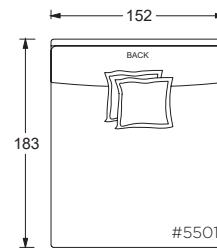

- certain sizes will require piece outs depending on the fabric repeat/nap - please check with your customer service representative regarding piece outs

Dimensions

- Overall Height to Frame: 74cm
- Overall Height to Back Pillow: 86cm
- Overall Depth:
 - Chair: 112cm
 - Lounge: 152cm
 - Chaise: 183cm
- Seat Depth:
 - Chair: 66cm
 - Lounge: 107cm
 - Chaise: 137cm
- Arm Height: 61cm
- Seat Height: 46cm

Gregory Ottoman

PLANE VIEW

Ottoman

112cm W x 112cm D Ottoman

112cm W x 152cm D Ottoman

152cm W x 152cm D Ottoman

Dimensions

- Overall Height to Frame: 46cm

PLANE VIEW

152cm W Armless

152cm W Armless Chair

152cm W Armless Lounge

152cm W Armless Chaise

PLANE VIEW

152cm W L/R Return

152cm W L/R Return Chair