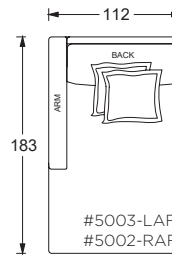

112cm W L/R Return Lounge

112cm W L/R Return Chaise

PLANE VIEW

112cm W LAF/RAF

112cm W LAF/RAF Chair

112cm W LAF/RAF Lounge

112cm W LAF/RAF Chaise

Special Details:

- certain sizes will require piece outs depending on the fabric repeat/nap - please check with your customer service representative regarding piece outs

Dimensions

- Overall Height to Frame: 74cm
- Overall Height to Back Pillow: 86cm
- Overall Depth:
 - Chair: 112cm
 - Lounge: 152cm
 - Chaise: 183cm
- Seat Depth:
 - Chair: 66cm
 - Lounge: 107cm
 - Chaise: 137cm
- Arm Height: 61cm
- Seat Height: 46cm

Gregory Ottoman

PLANE VIEW

Ottoman

112cm W x 112cm D Ottoman

112cm W x 152cm D Ottoman

152cm W x 152cm D Ottoman

Dimensions

- Overall Height to Frame: 46cm

Dimensions

- Overall Height to Frame: 74cm
- Overall Height to Back Pillow: 86cm
- Overall Depth:
 - Chair: 112cm
 - Lounge: 152cm
 - Chaise: 183cm
- Seat Depth:
 - Chair: 66cm
 - Lounge: 107cm
 - Chaise: 137cm
- Arm Height: 61cm
- Seat Height: 46cm