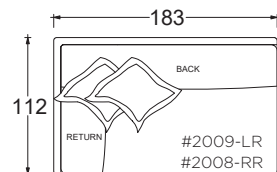

Base Details:

3cm H recessed leg
Specify leg finish

Toss Pillow Details:

Knife edge
Feather down construction

* Standard double needle stitch detail on body, seat cushion, back and toss pillows unless otherwise specified.

PLANE VIEW

183cm W Armless

183cm W Armless Chair

183cm W Armless Lounge

PLANE VIEW

183cm W L/R Return

183cm W L/R Return Chair

183cm W L/R Return Lounge

PLANE VIEW

183cm W LAF/RAF Return

183cm W LAF/RAF Chair

183cm LAF/RAF Lounge

Special Details:

- certain sizes will require piece outs depending on the fabric repeat/nap - please check with your customer service representative regarding piece outs