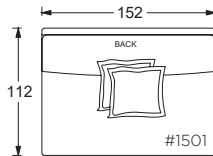

152cm W Armless Chair