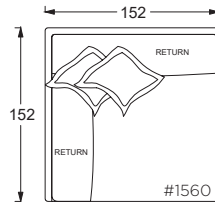

- certain sizes will require piece outs depending on the fabric repeat/nap - please check with your customer service representative regarding piece outs

Dimensions

- Overall Height to Frame: 74cm
- Overall Height to Back Pillow: 86cm
- Overall Depth:
 - Chair: 112cm
 - Lounge: 152cm
 - Chaise: 183cm
- Seat Depth:
 - Chair: 66cm
 - Lounge: 107cm
 - Chaise: 137cm
- Arm Height: 61cm
- Seat Height: 46cm

Gregory Ottoman

PLANE VIEW

Ottoman

112cm W x 112cm D Ottoman

112cm W x 152cm D Ottoman

152cm W x 152cm D Ottoman

Dimensions

- Overall Height to Frame: 46cm

PLANE VIEW

152cm W Armless

152cm W Armless Chair

152cm W Armless Lounge

152cm W Armless Chaise

PLANE VIEW

152cm W L/R Return

152cm W L/R Return Chair