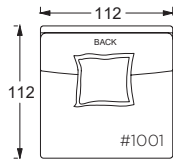

112cm W Armless Chair