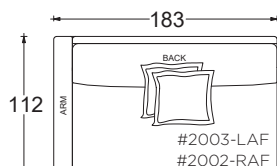

PLANE VIEW

183cm W Armless

183cm W Armless Chair

183cm W Armless Lounge

PLANE VIEW

183cm W L/R Return

183cm W L/R Return Chair

183cm W L/R Return Lounge

PLANE VIEW

183cm W LAF/RAF Return

183cm W LAF/RAF Chair

183cm LAF/RAF Lounge

Special Details:

- certain sizes will require piece outs depending on the fabric repeat/nap - please check with your customer service representative regarding piece outs

Dimensions

- Overall Height to Frame: 74cm
- Overall Height to Back Pillow: 86cm
- Overall Depth:
 - Chair: 112cm
 - Lounge: 152cm
 - Chaise: 183cm
- Seat Depth:
 - Chair: 66cm
 - Lounge: 107cm
 - Chaise: 137cm
- Arm Height: 61cm
- Seat Height: 46cm