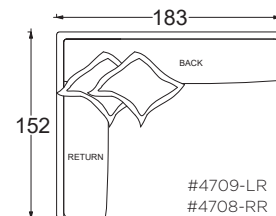

- certain sizes will require piece outs depending on the fabric repeat/nap - please check with your customer service representative regarding piece outs

Dimensions

- Overall Height to Frame: 74cm
- Overall Height to Back Pillow: 86cm
- Overall Depth:
 - Chair: 112cm
 - Lounge: 152cm
 - Chaise: 183cm
- Seat Depth:
 - Chair: 66cm
 - Lounge: 107cm
 - Chaise: 137cm
- Arm Height: 61cm
- Seat Height: 46cm

PLANE VIEW

183cm W Armless

183cm W Armless Chair

183cm W Armless Lounge

PLANE VIEW

183cm W L/R Return

183cm W L/R Return Chair

183cm W L/R Return Lounge

PLANE VIEW

183cm W LAF/RAF Return

183cm W LAF/RAF Chair

183cm LAF/RAF Lounge

Special Details:

- certain sizes will require piece outs depending on the fabric repeat/nap - please check with your customer service representative regarding piece outs

Dimensions

- Overall Height to Frame: 74cm
- Overall Height to Back Pillow: 86cm
- Overall Depth:
 - Chair: 112cm
 - Lounge: 152cm
 - Chaise: 183cm
- Seat Depth:
 - Chair: 66cm
 - Lounge: 107cm
 - Chaise: 137cm
- Arm Height: 61cm
- Seat Height: 46cm