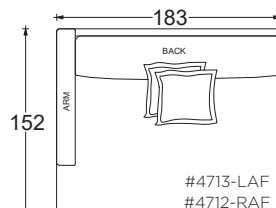

183cm LAF/RAF Lounge

Special Details:

- certain sizes will require piece outs depending on the fabric repeat/nap - please check with your customer service representative regarding piece outs

Dimensions

- Overall Height to Frame: 74cm
- Overall Height to Back Pillow: 86cm
- Overall Depth:
  - Chair: 112cm
  - Lounge: 152cm
  - Chaise: 183cm
- Seat Depth:
  - Chair: 66cm
  - Lounge: 107cm
  - Chaise: 137cm
- Arm Height: 61cm
- Seat Height: 46cm