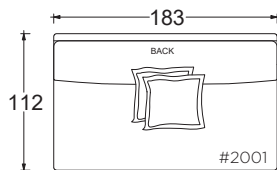

- certain sizes will require piece outs depending on the fabric repeat/nap - please check with your customer service representative regarding piece outs

Dimensions

- Overall Height to Frame: 74cm
- Overall Height to Back Pillow: 86cm
- Overall Depth:
 - Chair: 112cm
 - Lounge: 152cm
 - Chaise: 183cm
- Seat Depth:
 - Chair: 66cm
 - Lounge: 107cm
 - Chaise: 137cm
- Arm Height: 61cm
- Seat Height: 46cm

Verellen

Gregory 183cm W

Body Details:

Upholstered and slipcovered available

Seat Details:

Loose seat configuration
Spring down seat construction

Back Details:

Loose back configuration
Boxed style back pillows
Feather down construction

Base Details:

3cm H recessed leg
Specify leg finish

Toss Pillow Details:

Knife edge
Feather down construction

* Standard double needle stitch detail on body, seat cushion, back and toss pillows unless otherwise specified.

PLANE VIEW

183cm W Armless

183cm W Armless Chair

183cm W Armless Lounge

PLANE VIEW

183cm W L/R Return

183cm W L/R Return Chair

183cm W L/R Return Lounge