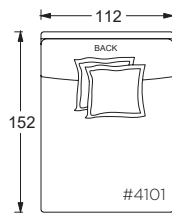

112cm W Armless Lounge