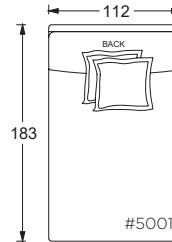

PLANE VIEW

Armless 112cm W

112cm W Armless Chair

112cm W Armless Lounge

112cm W Armless Chaise

PLANE VIEW

112cm W L/R Return

112cm W Corner Unit

- certain sizes will require piece outs depending on the fabric repeat/nap - please check with your customer service representative regarding piece outs

Dimensions

- Overall Height to Frame: 74cm
- Overall Height to Back Pillow: 86cm
- Overall Depth:
 - Chair: 112cm
 - Lounge: 152cm
 - Chaise: 183cm
- Seat Depth:
 - Chair: 66cm
 - Lounge: 107cm
 - Chaise: 137cm
- Arm Height: 61cm
- Seat Height: 46cm

Gregory Ottoman

PLANE VIEW

Ottoman

112cm W x 112cm D Ottoman

112cm W x 152cm D Ottoman

152cm W x 152cm D Ottoman

Dimensions

- Overall Height to Frame: 46cm

Dimensions

- Overall Height to Frame: 74cm
- Overall Height to Back Pillow: 86cm
- Overall Depth:
 - Chair: 112cm
 - Lounge: 152cm
 - Chaise: 183cm
- Seat Depth:
 - Chair: 66cm
 - Lounge: 107cm
 - Chaise: 137cm
- Arm Height: 61cm
- Seat Height: 46cm