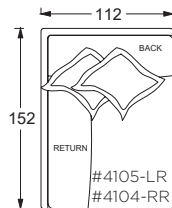

PLANE VIEW

Armless 112cm W

112cm W Armless Chair

112cm W Armless Lounge

112cm W Armless Chaise

PLANE VIEW

112cm W L/R Return

112cm W Corner Unit

- certain sizes will require piece outs depending on the fabric repeat/nap - please check with your customer service representative regarding piece outs

Dimensions

- Overall Height to Frame: 74cm
- Overall Height to Back Pillow: 86cm
- Overall Depth:
 - Chair: 112cm
 - Lounge: 152cm
 - Chaise: 183cm
- Seat Depth:
 - Chair: 66cm
 - Lounge: 107cm
 - Chaise: 137cm
- Arm Height: 61cm
- Seat Height: 46cm

Gregory Ottoman

PLANE VIEW

Ottoman

112cm W x 112cm D Ottoman

112cm W x 152cm D Ottoman

152cm W x 152cm D Ottoman

Dimensions

- Overall Height to Frame: 46cm

Dimensions

- Overall Height to Frame: 74cm
- Overall Height to Back Pillow: 86cm
- Overall Depth:
 - Chair: 112cm
 - Lounge: 152cm
 - Chaise: 183cm
- Seat Depth:
 - Chair: 66cm
 - Lounge: 107cm
 - Chaise: 137cm
- Arm Height: 61cm
- Seat Height: 46cm