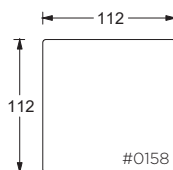

112cm W L/R Return Lounge

112cm W L/R Return Chaise

PLANE VIEW

112cm W LAF/RAF

112cm W LAF/RAF Chair

112cm W LAF/RAF Lounge

112cm W LAF/RAF Chaise

Special Details:

- certain sizes will require piece outs depending on the fabric repeat/nap - please check with your customer service representative regarding piece outs

Dimensions

- Overall Height to Frame: 74cm
- Overall Height to Back Pillow: 86cm
- Overall Depth:
 - Chair: 112cm
 - Lounge: 152cm
 - Chaise: 183cm
- Seat Depth:
 - Chair: 66cm
 - Lounge: 107cm
 - Chaise: 137cm
- Arm Height: 61cm
- Seat Height: 46cm

Gregory Ottoman

PLANE VIEW

Ottoman

112cm W x 112cm D Ottoman

112cm W x 152cm D Ottoman

152cm W x 152cm D Ottoman

Dimensions

- Overall Height to Frame: 46cm