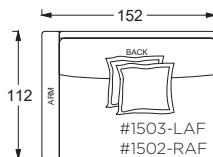

Gregory Ottoman

PLANE VIEW

Ottoman

112cm W x 112cm D Ottoman

112cm W x 152cm D Ottoman

152cm W x 152cm D Ottoman

Dimensions

- Overall Height to Frame: 46cm

PLANE VIEW

152cm W Armless

152cm W Armless Chair

152cm W Armless Lounge

152cm W Armless Chaise

PLANE VIEW

152cm W L/R Return

152cm W L/R Return Chair

152cm W Corner Unit

152cm W L/R Return Chaise

PLANE VIEW

152cm W LAF/RAF

152cm W LAF/RAF Chair

152cm W LAF/RAF Lounge

152cm W LAF/RAF Chaise

Special Details:

- certain sizes will require piece outs depending on the fabric repeat/nap - please check with your customer service representative regarding piece outs

Dimensions

- Overall Height to Frame: 74cm
- Overall Height to Back Pillow: 86cm
- Overall Depth:
 - Chair: 112cm
 - Lounge: 152cm
 - Chaise: 183cm
- Seat Depth:
 - Chair: 66cm
 - Lounge: 107cm
 - Chaise: 137cm
- Arm Height: 61cm
- Seat Height: 46cm