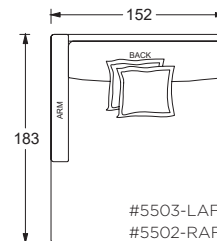

- certain sizes will require piece outs depending on the fabric repeat/nap - please check with your customer service representative regarding piece outs

Dimensions

- Overall Height to Frame: 74cm
- Overall Height to Back Pillow: 86cm
- Overall Depth:
 - Chair: 112cm
 - Lounge: 152cm
 - Chaise: 183cm
- Seat Depth:
 - Chair: 66cm
 - Lounge: 107cm
 - Chaise: 137cm
- Arm Height: 61cm
- Seat Height: 46cm

Gregory Ottoman

PLANE VIEW

Ottoman

112cm W x 112cm D Ottoman

112cm W x 152cm D Ottoman

152cm W x 152cm D Ottoman

Dimensions

- Overall Height to Frame: 46cm

152cm W Corner Unit

152cm W L/R Return Chaise

PLANE VIEW

152cm W LAF/RAF

152cm W LAF/RAF Chair

152cm W LAF/RAF Lounge

152cm W LAF/RAF Chaise

Special Details: