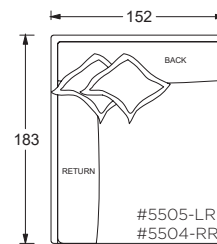

152cm W Armless Chaise

152cm W L/R Return Chaise