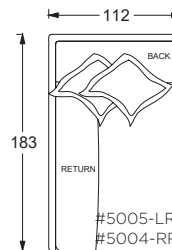

112cm W Armless Chaise

112cm W L/R Return Chaise