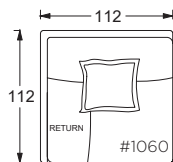

PLANE VIEW

Armless 112cm W

112cm W Armless Chair

112cm W Armless Lounge

112cm W Armless Chaise

PLANE VIEW

112cm W L/R Return

112cm W Corner Unit

- certain sizes will require piece outs depending on the fabric repeat/nap - please check with your customer service representative regarding piece outs

Dimensions

- Overall Height to Frame: 74cm
- Overall Height to Back Pillow: 86cm
- Overall Depth:
 - Chair: 112cm
 - Lounge: 152cm
 - Chaise: 183cm
- Seat Depth:
 - Chair: 66cm
 - Lounge: 107cm
 - Chaise: 137cm
- Arm Height: 61cm
- Seat Height: 46cm

Gregory Ottoman

PLANE VIEW

Ottoman

112cm W x 112cm D Ottoman

112cm W x 152cm D Ottoman

152cm W x 152cm D Ottoman

Dimensions

- Overall Height to Frame: 46cm

Dimensions

- Overall Height to Frame: 74cm
- Overall Height to Back Pillow: 86cm
- Overall Depth:
 - Chair: 112cm
 - Lounge: 152cm
 - Chaise: 183cm
- Seat Depth:
 - Chair: 66cm
 - Lounge: 107cm
 - Chaise: 137cm
- Arm Height: 61cm
- Seat Height: 46cm