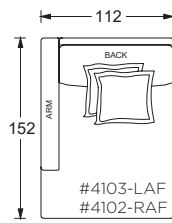

112cm W L/R Return Lounge

112cm W L/R Return Chaise

PLANE VIEW

112cm W LAF/RAF

112cm W LAF/RAF Chair

112cm W LAF/RAF Lounge

112cm W LAF/RAF Chaise

Special Details:

- certain sizes will require piece outs depending on the fabric repeat/nap - please check with your customer service representative regarding piece outs

Dimensions

- Overall Height to Frame: 74cm
- Overall Height to Back Pillow: 86cm
- Overall Depth:
 - Chair: 112cm
 - Lounge: 152cm
 - Chaise: 183cm
- Seat Depth:
 - Chair: 66cm
 - Lounge: 107cm
 - Chaise: 137cm
- Arm Height: 61cm
- Seat Height: 46cm

Gregory Ottoman

PLANE VIEW

Ottoman

112cm W x 112cm D Ottoman

112cm W x 152cm D Ottoman

152cm W x 152cm D Ottoman

Dimensions

- Overall Height to Frame: 46cm

Dimensions

- Overall Height to Frame: 74cm
- Overall Height to Back Pillow: 86cm
- Overall Depth:
 - Chair: 112cm
 - Lounge: 152cm
 - Chaise: 183cm
- Seat Depth:
 - Chair: 66cm
 - Lounge: 107cm
 - Chaise: 137cm
- Arm Height: 61cm
- Seat Height: 46cm