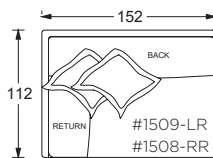

Gregory Ottoman

PLANE VIEW

Ottoman

112cm W x 112cm D Ottoman

112cm W x 152cm D Ottoman

152cm W x 152cm D Ottoman

Dimensions

- Overall Height to Frame: 46cm

PLANE VIEW

152cm W Armless

152cm W Armless Chair

152cm W Armless Lounge

152cm W Armless Chaise

PLANE VIEW

152cm W L/R Return

152cm W L/R Return Chair

152cm W Corner Unit

152cm W L/R Return Chaise

PLANE VIEW

152cm W LAF/RAF

152cm W LAF/RAF Chair

152cm W LAF/RAF Lounge

152cm W LAF/RAF Chaise

Special Details:

- certain sizes will require piece outs depending on the fabric repeat/nap - please check with your customer service representative regarding piece outs

Dimensions

- Overall Height to Frame: 74cm
- Overall Height to Back Pillow: 86cm
- Overall Depth:
 - Chair: 112cm
 - Lounge: 152cm
 - Chaise: 183cm
- Seat Depth:
 - Chair: 66cm
 - Lounge: 107cm
 - Chaise: 137cm
- Arm Height: 61cm
- Seat Height: 46cm