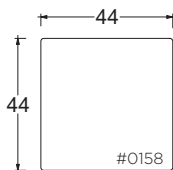

Gregory Ottoman

44" W x 44" D Ottoman #0158