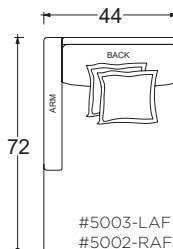

44" W L/R Return Chaise #5005-LR #5004-RR

44" W LAF/RAF Chaise #5003-LAF #5002-RAF

Special Details:

- certain sizes will require piece outs depending on the fabric repeat/nap - please check with your customer service representative regarding piece outs

Dimensions

- Overall Height to Frame: 29"
- Overall Height to Back Pillow: 34"
- Overall Depth:
  - Chair: 44"
  - Lounge: 60"
  - Chaise: 72"
- Seat Depth:
  - Chair: 26"
  - Lounge: 42"
  - Chaise: 54"
- Arm Height: 24"
- Seat Height: 18"