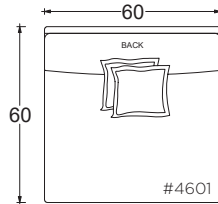

## Dimensions

- Overall Height to Frame: 29"
- Overall Height to Back Pillow: 34"
- Overall Depth:
  - Chair: 44"
  - Lounge: 60"
  - Chaise: 72"
- Seat Depth:
  - Chair: 26"
  - Lounge: 42"
  - Chaise: 54"
- Arm Height: 24"
- Seat Height: 18"

## Dimensions

Overall Height to Frame: 18"

\* Measurements are approximate

Updated 11/21/19

### Toss Pillow Details:

Knife edge  
Feather down construction

\* Standard double needle stitch detail on body, seat cushion, back and toss pillows unless otherwise specified.

PLANE VIEW

60" W Armless

60" W Armless Chair

60" W Armless Lounge

60" W Armless Chaise

PLANE VIEW

60" W L/R Return

60" W L/R Return Chair

60" W Corner Unit

60" W L/R Return Chaise

PLANE VIEW