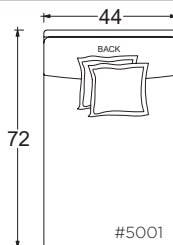

44" W Armless Chaise #5001