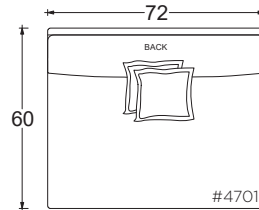

72" W Armless Lounge