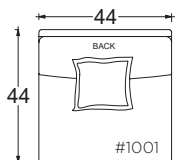

### Leg Details:

1 1/8" H recessed leg  
Specify leg finish

### Toss Pillow Details:

Knife edge  
Feather down construction

\* Standard double needle stitch detail on body, seat cushion, back and toss pillows unless otherwise specified.

PLANE VIEW

Armless 44" W

44" W Armless Chair #1001

## Dimensions

Overall Height to Frame: 18"

\* Measurements are approximate

Updated 11/21/19