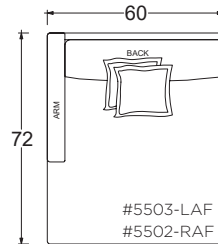

60" W L/R Return Chaise

60" W LAF/RAF Chaise

Special Details:

- certain sizes will require piece outs depending on the fabric repeat/nap - please check with your customer service representative regarding piece outs

Dimensions

- Overall Height to Frame: 29"
- Overall Height to Back Pillow: 34"
- Overall Depth:
  - Chair: 44"
  - Lounge: 60"
  - Chaise: 72"
- Seat Depth:
  - Chair: 26"
  - Lounge: 42"
  - Chaise: 54"
- Arm Height: 24"
- Seat Height: 18"