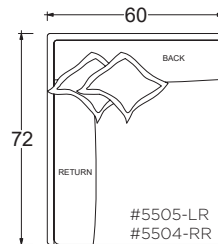

## Dimensions

Overall Height to Frame: 18"

\* Measurements are approximate

Updated 11/21/19

60" W Armless Lounge

60" W Armless Chaise

PLANE VIEW

60" W L/R Return

60" W L/R Return Chair

60" W Corner Unit

60" W L/R Return Chaise

PLANE VIEW