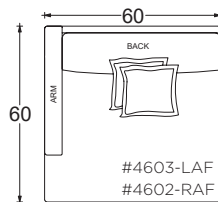

60" W LAF/RAF Lounge