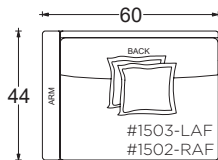

60" W LAF/RAF Chair