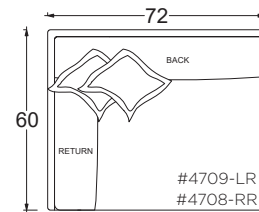

### Leg Details:

1 1/8" H recessed leg  
Specify leg finish

## Dimensions

Overall Height to Frame: 18"

\* Measurements are approximate

Updated 11/21/19

PLANE VIEW

72" W Armless

72" W Armless Chair

72" W Armless Lounge

PLANE VIEW

72" W L/R Return

72" W L/R Return Chair

72" W L/R Return Lounge

### Dimensions

- Overall Height to Frame: 29"
- Overall Height to Back Pillow: 34"
- Overall Depth:
  - Chair: 44"
  - Lounge: 60"
  - Chaise: 72"
- Seat Depth:
  - Chair: 26"
  - Lounge: 42"
  - Chaise: 54"
- Arm Height: 24"
- Seat Height: 18"