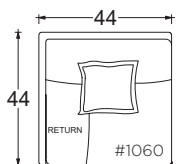

### Leg Details:

1 1/8" H recessed leg  
Specify leg finish

44" W Armless Lounge #4101

44" W Armless Chaise #5001

PLANE VIEW

44" W L/R Return

44" W Corner Unit #1060

44" W L/R Return Lounge #4105-LR #4104-RR

44" W L/R Return Chaise #5005-LR #5004-RR

PLANE VIEW

## Dimensions

- Overall Height to Frame: 29"
- Overall Height to Back Pillow: 34"
- Overall Depth:
  - Chair: 44"
  - Lounge: 60"
  - Chaise: 72"
- Seat Depth:
  - Chair: 26"
  - Lounge: 42"
  - Chaise: 54"
- Arm Height: 24"
- Seat Height: 18"

## Dimensions

Overall Height to Frame: 18"

\* Measurements are approximate

Updated 11/21/19