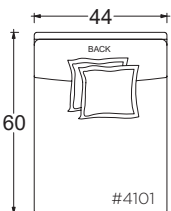

### Toss Pillow Details:

Knife edge  
Feather down construction

\* Standard double needle stitch detail on body, seat cushion, back and toss pillows unless otherwise specified.

PLANE VIEW

Armless 44" W

44" W Armless Chair #1001

## Dimensions

- Overall Height to Frame: 29"
- Overall Height to Back Pillow: 34"
- Overall Depth:
  - Chair: 44"
  - Lounge: 60"
  - Chaise: 72"
- Seat Depth:
  - Chair: 26"
  - Lounge: 42"
  - Chaise: 54"
- Arm Height: 24"
- Seat Height: 18"

## Dimensions

Overall Height to Frame: 18"

\* Measurements are approximate

Updated 11/21/19

### Dimensions

- Overall Height to Frame: 29"
- Overall Height to Back Pillow: 34"
- Overall Depth:
  - Chair: 44"
  - Lounge: 60"
  - Chaise: 72"
- Seat Depth:
  - Chair: 26"
  - Lounge: 42"
  - Chaise: 54"
- Arm Height: 24"
- Seat Height: 18"