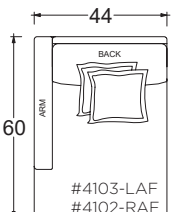

44" W LAF/RAF Lounge #4103-LAF #4102-RAF