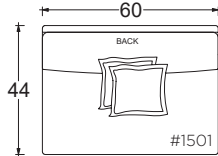

## Dimensions

- Overall Height to Frame: 29"
- Overall Height to Back Pillow: 34"
- Overall Depth:
  - Chair: 44"
  - Lounge: 60"
  - Chaise: 72"
- Seat Depth:
  - Chair: 26"
  - Lounge: 42"
  - Chaise: 54"
- Arm Height: 24"
- Seat Height: 18"

## Dimensions

Overall Height to Frame: 18"

\* Measurements are approximate

Updated 11/21/19

### Toss Pillow Details:

Knife edge  
Feather down construction

\* Standard double needle stitch detail on body, seat cushion, back and toss pillows unless otherwise specified.

PLANE VIEW

60" W Armless

60" W Armless Chair

60" W Armless Lounge

60" W Armless Chaise

PLANE VIEW

60" W L/R Return

60" W L/R Return Chair

60" W Corner Unit

60" W L/R Return Chaise

PLANE VIEW