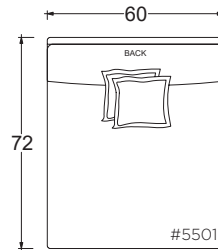

## Dimensions

- Overall Height to Frame: 29"
- Overall Height to Back Pillow: 34"
- Overall Depth:
  - Chair: 44"
  - Lounge: 60"
  - Chaise: 72"
- Seat Depth:
  - Chair: 26"
  - Lounge: 42"
  - Chaise: 54"
- Arm Height: 24"
- Seat Height: 18"

## Dimensions

Overall Height to Frame: 18"

\* Measurements are approximate

Updated 11/21/19

### Toss Pillow Details:

Knife edge  
Feather down construction

\* Standard double needle stitch detail on body, seat cushion, back and toss pillows unless otherwise specified.

PLANE VIEW

60" W Armless

60" W Armless Chair

60" W Armless Lounge

60" W Armless Chaise

PLANE VIEW

60" W L/R Return

60" W L/R Return Chair

60" W Corner Unit

60" W L/R Return Chaise

PLANE VIEW