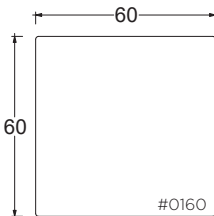

## Dimensions

- Overall Height to Frame: 29"
- Overall Height to Back Pillow: 34"
- Overall Depth:
  - Chair: 44"
  - Lounge: 60"
  - Chaise: 72"
- Seat Depth:
  - Chair: 26"
  - Lounge: 42"
  - Chaise: 54"
- Arm Height: 24"
- Seat Height: 18"

## Gregory Ottoman

PLANE VIEW

Ottoman

44" W x 44" D Ottoman #0158

44" W x 60" D Ottoman #0407

60" W x 60" D Ottoman #0160

## Dimensions

Overall Height to Frame: 18"

\* Measurements are approximate

Updated 11/21/19