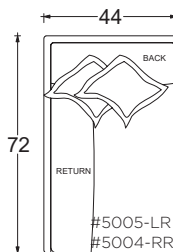

44" W Armless Lounge #4101

44" W Armless Chaise #5001

PLANE VIEW

44" W L/R Return

44" W Corner Unit #1060

44" W L/R Return Lounge #4105-LR #4104-RR

44" W L/R Return Chaise #5005-LR #5004-RR

PLANE VIEW

## Dimensions

- Overall Height to Frame: 29"
- Overall Height to Back Pillow: 34"
- Overall Depth:
  - Chair: 44"
  - Lounge: 60"
  - Chaise: 72"
- Seat Depth:
  - Chair: 26"
  - Lounge: 42"
  - Chaise: 54"
- Arm Height: 24"
- Seat Height: 18"

## Dimensions

Overall Height to Frame: 18"

\* Measurements are approximate

Updated 11/21/19