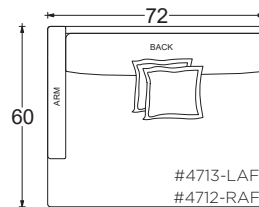

72" w LAF/RAF Lounge

Special Details:

- certain sizes will require piece outs depending on the fabric repeat/nap - please check with your customer service representative regarding piece outs

Dimensions

- Overall Height to Frame: 29"
- Overall Height to Back Pillow: 34"
- Overall Depth:
  - Chair: 44"
  - Lounge: 60"
  - Chaise: 72"
- Seat Depth:
  - Chair: 26"
  - Lounge: 42"
  - Chaise: 54"
- Arm Height: 24"
- Seat Height: 18"