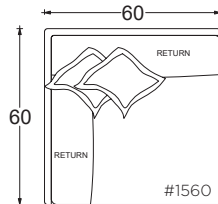

## Dimensions

- Overall Height to Frame: 29"
- Overall Height to Back Pillow: 34"
- Overall Depth:
  - Chair: 44"
  - Lounge: 60"
  - Chaise: 72"
- Seat Depth:
  - Chair: 26"
  - Lounge: 42"
  - Chaise: 54"
- Arm Height: 24"
- Seat Height: 18"

## Dimensions

Overall Height to Frame: 18"

\* Measurements are approximate

Updated 11/21/19

60" W Armless Lounge

60" W Armless Chaise

PLANE VIEW

60" W L/R Return

60" W L/R Return Chair

60" W Corner Unit

60" W L/R Return Chaise

PLANE VIEW

### Dimensions

- Overall Height to Frame: 29"
- Overall Height to Back Pillow: 34"
- Overall Depth:
  - Chair: 44"
  - Lounge: 60"
  - Chaise: 72"
- Seat Depth:
  - Chair: 26"
  - Lounge: 42"
  - Chaise: 54"
- Arm Height: 24"
- Seat Height: 18"