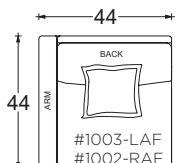

44" W LAF/RAF Chair #1003-LAF #1002-RAF