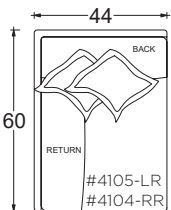

44" W Armless Lounge #4101

44" W Armless Chaise #5001

PLANE VIEW

44" W L/R Return

44" W Corner Unit #1060

44" W L/R Return Lounge #4105-LR #4104-RR

44" W L/R Return Chaise #5005-LR #5004-RR

PLANE VIEW

## Dimensions

- Overall Height to Frame: 29"
- Overall Height to Back Pillow: 34"
- Overall Depth:
  - Chair: 44"
  - Lounge: 60"
  - Chaise: 72"
- Seat Depth:
  - Chair: 26"
  - Lounge: 42"
  - Chaise: 54"
- Arm Height: 24"
- Seat Height: 18"

## Dimensions

Overall Height to Frame: 18"

\* Measurements are approximate

Updated 11/21/19