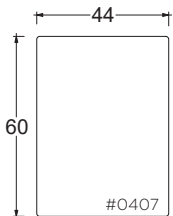

## Dimensions

- Overall Height to Frame: 29"
- Overall Height to Back Pillow: 34"
- Overall Depth:
  - Chair: 44"
  - Lounge: 60"
  - Chaise: 72"
- Seat Depth:
  - Chair: 26"
  - Lounge: 42"
  - Chaise: 54"
- Arm Height: 24"
- Seat Height: 18"

## Gregory Ottoman

PLANE VIEW

Ottoman

44" W x 44" D Ottoman #0158

44" W x 60" D Ottoman #0407

60" W x 60" D Ottoman #0160

## Dimensions

Overall Height to Frame: 18"

\* Measurements are approximate

Updated 11/21/19