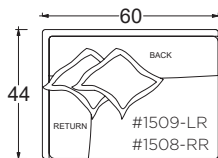

## Dimensions

Overall Height to Frame: 18"

\* Measurements are approximate

Updated 11/21/19

60" W Armless Lounge

60" W Armless Chaise

PLANE VIEW

60" W L/R Return

60" W L/R Return Chair

60" W Corner Unit

60" W L/R Return Chaise

PLANE VIEW