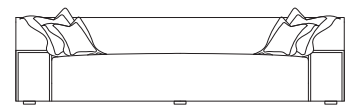

### Toss Pillow Details:

Knife edge

Microfiber construction

\* Standard double needle stitch detail on body, seat cushion, back and toss pillows unless otherwise specified.

\* Shown with large welt detail. Upcharge will incur for welt.

Top View

XL - 110" W

Side View

Ottoman  
30" W x 30" D x 15" H

Sofa - 98" W

Condo - 86" W

Loveseat - 72" W

Chair & Half - 60" W