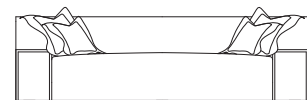

Top View

XL - 110" W

Side View

Ottoman  
30" W x 30" D x 15" H

Sofa - 98" W

Condo - 86" W

Loveseat - 72" W

Chair & Half - 60" W