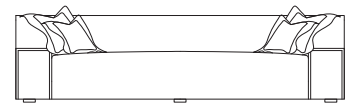

### Toss Pillow Details:

Knife edge

Microfiber construction

\* Standard double needle stitch detail on body, seat cushion, back and toss pillows unless otherwise specified.

\* Shown with large welt detail. Upcharge will incur for welt.

Top View

XL - 279cm W

Side View

Ottoman  
76cm W x 76cm D x 38cm H

Sofa - 249cm W

Condo - 218cm W

Loveseat - 183cm W

Chair & Half - 152cm W

Chaise & Half  
155cm W x 152cm L

1-Arm Chaise & Half  
155cm W x 152cm L

1-Arm Chaise  
127cm W x 152cm L

Armless Chaise  
99cm W x 152cm L