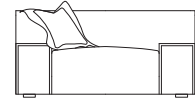

Top View

XL - 279cm W

Side View

Ottoman  
76cm W x 76cm D x 38cm H

Sofa - 249cm W

Condo - 218cm W

Loveseat - 183cm W

Chair & Half - 152cm W

Chaise & Half  
155cm W x 152cm L

1-Arm Chaise & Half  
155cm W x 152cm L

1-Arm Chaise  
127cm W x 152cm L

Armless Chaise  
99cm W x 152cm L

## Dimensions

Overall Height: 79cm  
 Overall Depth: 102cm  
 Interior Depth: 74cm  
 Arm Height: 47cm  
 Seat Height: 43cm

\* Measurements are approximate