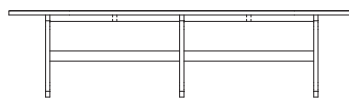

RECTANGULAR TOP

Top View

Front View

305cm L x 107 W x 76cmH (3 Legs)

244cm L x 102cm W x 76cm H (2 Legs)

213cm L x 91cm W x 76cm H (2 Legs)

183cm L x 91cm W x 76cm H (2 Legs)

OVAL TOP

Top View

Front View

305cm L x 107cm W x 76cmH (3 Legs)

Side View

244cm L x 102cm W x 76cm (2 Legs)

213cm L x 91cm W x 76cm H (2 Legs)

Special Details

- Table top has upward bevel detail on side edges
- Oval Table top has step detail all around top

Verellen

I-Beam Console

Dimension Details

- Table top thickness: 4cm
- Table top height: 76cm
- Base height: 67cm
- Overhang:
 - Ends - 30cm
 - Sides - 12cm

*See Wood Finishes document for options.
*All Tables will have a protective sealer.

Top View

Front View

305cm L x 56cm W x 76cm H (3 Legs)

Side View

244cm L x 56cm W x 76cm H (2 Legs)

213cm L x 56cm W x 76cm H (2 Legs)

183cm L x 56cm W x 76cm H (2 Legs)

Special Details