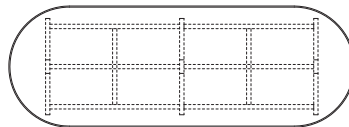

Verellen

I-Beam Dining

Dimension Details

- Table top thickness: 4cm
- Table top height: 76cm
- Base height: 66cm
- Overhang:
 - Ends - 30cm
 - Sides - 15cm

*See Wood Finishes document for options.
*All Tables will have a protective sealer.

RECTANGULAR TOP

Top View

Front View

305cm L x 107 W x 76cmH (3 Legs)

244cm L x 102cm W x 76cm H (2 Legs)

213cm L x 91cm W x 76cm H (2 Legs)

183cm L x 91cm W x 76cm H (2 Legs)

OVAL TOP

Top View

Front View

305cm L x 107cm W x 76cmH (3 Legs)

Side View

244cm L x 102cm W x 76cm (2 Legs)

213cm L x 91cm W x 76cm H (2 Legs)

Special Details

- Table top has upward bevel detail on side edges
- Oval Table top has step detail all around top

Verellen

I-Beam Console

Dimension Details

- Table top thickness: 4cm
- Table top height: 76cm
- Base height: 67cm
- Overhang:
 - Ends - 30cm
 - Sides - 12cm

*See Wood Finishes document for options.
*All Tables will have a protective sealer.