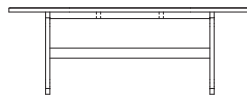

RECTANGULAR TOP

Top View

Front View

305cm L x 107 W x 76cmH (3 Legs)

244cm L x 102cm W x 76cm H (2 Legs)

213cm L x 91cm W x 76cm H (2 Legs)

183cm L x 91cm W x 76cm H (2 Legs)

OVAL TOP

Top View

Front View

305cm L x 107cm W x 76cmH (3 Legs)

Side View

244cm L x 102cm W x 76cm (2 Legs)

213cm L x 91cm W x 76cm H (2 Legs)

Special Details

- Table top has upward bevel detail on side edges
- Oval Table top has step detail all around top

Verellen

I-Beam Console

Dimension Details

- Table top thickness: 4cm
- Table top height: 76cm
- Base height: 67cm
- Overhang:
 - Ends - 30cm
 - Sides - 12cm

*See Wood Finishes document for options.
*All Tables will have a protective sealer.

Top View

Front View

305cm L x 56cm W x 76cm H (3 Legs)

Side View

244cm L x 56cm W x 76cm H (2 Legs)

213cm L x 56cm W x 76cm H (2 Legs)

183cm L x 56cm W x 76cm H (2 Legs)

Special Details