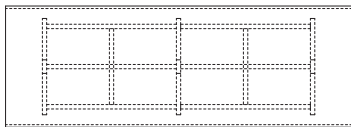

Verellen

I-Beam Dining

Dimension Details

- Table top thickness: 4cm
- Table top height: 76cm
- Base height: 66cm
- Overhang:
 - Ends - 30cm
 - Sides - 15cm

*See Wood Finishes document for options.
*All Tables will have a protective sealer.

RECTANGULAR TOP

Top View

Front View

305cm L x 107 W x 76cmH (3 Legs)

244cm L x 102cm W x 76cm H (2 Legs)

213cm L x 91cm W x 76cm H (2 Legs)

183cm L x 91cm W x 76cm H (2 Legs)

OVAL TOP

Top View

Front View

305cm L x 107cm W x 76cmH (3 Legs)

Side View

244cm L x 102cm W x 76cm (2 Legs)

213cm L x 91cm W x 76cm H (2 Legs)

Special Details

- Table top has upward bevel detail on side edges
- Oval Table top has step detail all around top

Top View

Front View

305cm L x 56cm W x 76cm H (3 Legs)

Side View

244cm L x 56cm W x 76cm H (2 Legs)

213cm L x 56cm W x 76cm H (2 Legs)

183cm L x 56cm W x 76cm H (2 Legs)

Special Details