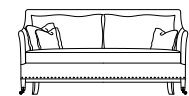

*Shown slipcovered with heavy double needle on slipcover, seat, and back pillows, and nickel caster with foot cap. Toss: Split flange.

Top View

XL - 110" W

Side View

Ottoman
24" W x 27" D x 21" H

Sofa - 98" W

Ottoman
54" W x 24" D x 21" H

Condo - 86" W

Loveseat - 72" W

Chair - 33" W

Chair & Half - 60" W

Club Chair
28.5" W x 30" D x 38" H
(Available as a Swivel)

Special Options:

- Upholstered Version - optional nailhead detail around base - specify nailhead
- Slipcover Length Options:
 - to floor
 - above casters
- Other Leg Options:
 - exposed wood with footcap
 - caster without footcap
 - no footcap/no caster

Dimensions

Overall Height: 36"
Overall Depth: 38"
Arm Height: 27"
Seat Height: 21"
Interior Depth: 28.5"
Seat Depth: 22"