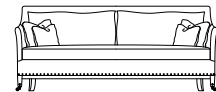

*Shown slipcovered with heavy double needle on slipcover, seat, and back pillows, and nickel caster with foot cap. Toss: Split flange.

Top View

XL - 110" W

Side View

Ottoman
24" W x 27" D x 21" H

Sofa - 98" W

Ottoman
54" W x 24" D x 21" H

Condo - 86" W

Loveseat - 72" W

Chair - 33" W

Chair & Half - 60" W

Club Chair
28.5" W x 30" D x 38" H
(Available as a Swivel)

Special Options:

- Upholstered Version - optional nailhead detail around base - specify nailhead
- Slipcover Length Options:
 - to floor
 - above casters
- Other Leg Options:
 - exposed wood with footcap
 - caster without footcap
 - no footcap/no caster

Dimensions

Overall Height: 36"
Overall Depth: 38"
Arm Height: 27"
Seat Height: 21"
Interior Depth: 28.5"
Seat Depth: 22"