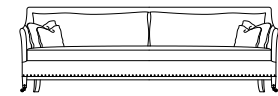

Leg Details:

Nickel caster w/front footcaps
Specify leg finish

Toss Pillow Details:

Notch bottom
Feather down construction

*Standard double needle stitch detail on body, seat cushion, back and toss pillows unless otherwise specified.

*Shown slipcovered with heavy double needle on slipcover, seat, and back pillows, and nickel caster with foot cap. Toss: Split flange.

Top View

XL - 110" W

Side View

Ottoman
24" W x 27" D x 21" H

Sofa - 98" W

Dimensions

Overall Height: 36"
Overall Depth: 38"
Arm Height: 27"
Seat Height: 21"
Interior Depth: 28.5"
Seat Depth: 22"