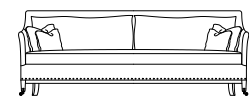

*Shown slipcovered with heavy double needle on slipcover, seat, and back pillows, and nickel caster with foot cap. Toss: Split flange.

Top View

XL - 110" W

Side View

Ottoman
24" W x 27" D x 21" H

Sofa - 98" W

Ottoman
54" W x 24" D x 21" H

Condo - 86" W

Loveseat - 72" W

Chair - 33" W

Chair & Half - 60" W

Club Chair
28.5" W x 30" D x 38" H
(Available as a Swivel)

Special Options:

- Upholstered Version - optional nailhead detail around base - specify nailhead
- Slipcover Length Options:
 - to floor
 - above casters
- Other Leg Options:
 - exposed wood with footcap
 - caster without footcap
 - no footcap/no caster

Dimensions

Overall Height: 36"
Overall Depth: 38"
Arm Height: 27"
Seat Height: 21"
Interior Depth: 28.5"
Seat Depth: 22"