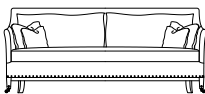

Top View

XL - 279cm W

Side View

Sofa - 249cm W

Condo - 218cm W

Loveseat - 183cm W

Chair & Half - 152cm W

Chair - 84cm W

Club Chair  
72cm W x 76cm D x 97cm H  
(Available as a Swivel)

Ottoman  
61cm W x 69cm D x 53cm H

Ottoman  
137cm W x 61cm D x 53cm H