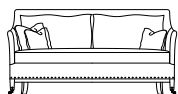

Top View

XL - 279cm W

Side View

Sofa - 249cm W

Condo - 218cm W

Loveseat - 183cm W

Chair & Half - 152cm W

Chair - 84cm W

Club Chair  
72cm W x 76cm D x 97cm H  
(Available as a Swivel)

Ottoman  
61cm W x 69cm D x 53cm H

Ottoman  
137cm W x 61cm D x 53cm H