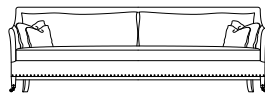

### Toss Pillow Details:

Notch bottom  
Feather down construction

\*Standard double needle stitch detail on body, seat cushion, back and toss pillows unless otherwise specified.

\*Shown slipcovered with heavy double needle on slipcover, seat, and back pillows, and nickel caster with foot cap. Toss: Split flange.

Top View

XL - 279cm W

Side View

Sofa - 249cm W

Condo - 218cm W

Loveseat - 183cm W

Chair & Half - 152cm W

Chair - 84cm W