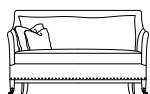

Top View

XL - 279cm W

Side View

Sofa - 249cm W

Condo - 218cm W

Loveseat - 183cm W

Chair & Half - 152cm W

Chair - 84cm W

Club Chair  
72cm W x 76cm D x 97cm H  
(Available as a Swivel)

Ottoman  
61cm W x 69cm D x 53cm H

Ottoman  
137cm W x 61cm D x 53cm H