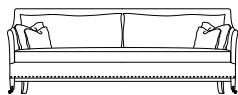

### Toss Pillow Details:

Notch bottom  
Feather down construction

\*Standard double needle stitch detail on body, seat cushion, back and toss pillows unless otherwise specified.

\*Shown slipcovered with heavy double needle on slipcover, seat, and back pillows, and nickel caster with foot cap. Toss: Split flange.

Top View

XL - 279cm W

Side View

Sofa - 249cm W

Condo - 218cm W

Loveseat - 183cm W

Chair & Half - 152cm W

Chair - 84cm W