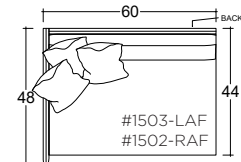

44" W x 60" D

60" W x 60" D

Dimensions

- Overall Height: 21"

* Measurements are approximate

Verellen

Katie 60W

Body Details:

60" W Corner Unit

60" W L/R Return Chaise

PLANE VIEW

60" W LAF/RAF

60" W LAF/RAF Chair

60" W LAF/RAF Lounge

60" W LAF/RAF Chaise

Special Details:

- certain sizes will require piece outs depending on the fabric repeat/nap - please check with your customer service representative regarding piece outs

Dimensions

- Overall Height: 31"
Overall Depth:
- Chair: 44"
- Lounge: 60"
- Chaise: 72"
Arm Height: 31"
Seat Height: 21"