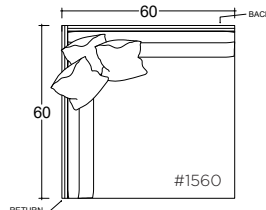

44" W x 60" D

60" W x 60" D

Dimensions

- Overall Height: 21"

* Measurements are approximate

Verellen

Katie 60W

Body Details:

PLANE VIEW

60" W Armless

60" W Armless Chair

60" W Armless Lounge

60" W Armless Chaise

PLANE VIEW

60" W L/R Return

60" W L/R Return Chair

- certain sizes will require piece outs depending on the fabric repeat/nap - please check with your customer service representative regarding piece outs

Dimensions

- Overall Height: 31"
Overall Depth:
- Chair: 44"
- Lounge: 60"
- Chaise: 72"
Arm Height: 31"
Seat Height: 21"