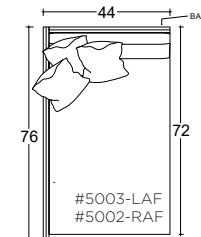

PLANE VIEW

44" W L/R Return

44" W Corner Unit

44" W L/R Return Lounge

44" W L/R Return Chaise

PLANE VIEW

44" W LAF/RAF

44" W LAF/RAF Chair

44" W LAF/RAF Lounge

44" W LAF/RAF Chaise

Dimensions

- Overall Height: 31"
- Overall Depth:
 - Chair: 44"
 - Lounge: 60"
 - Chaise: 72"
- Arm Height: 31"
- Seat Height: 21"

Katie Ottoman

PLANE VIEW

Ottoman

44" W x 44" D

44" W x 60" D

60" W x 60" D

Dimensions

- Overall Height: 21"

* Measurements are approximate

Verellen

Katie 60W

Body Details: