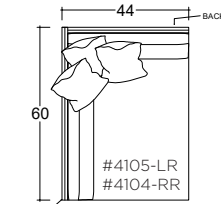

44" W L/R Return Lounge