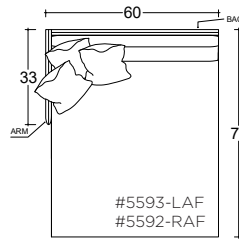

60" W LAF/RAF Chaise

Special Details:

- certain sizes will require piece outs depending on the fabric repeat/nap - please check with your customer service representative regarding piece outs

Dimensions

Overall Height: 31"
Overall Depth:
- Chair: 44"
- Lounge: 60"
- Chaise: 72"
Arm Height: 31"
Seat Height: 21"