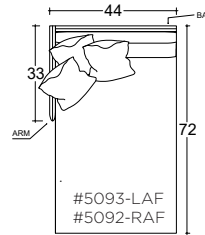

44" W x 60" D

60" W x 60" D

Dimensions

- Overall Height: 21"

* Measurements are approximate

Verellen

Katie 60W

Body Details:

PLANE VIEW

44" W LAF/RAF Half Arm

44" W LAF/RAF Chair

44" W LAF/RAF Lounge

44" W LAF/RAF Chaise

PLANE VIEW

60" W LAF/RAF Half Arm

60" W LAF/RAF Chair