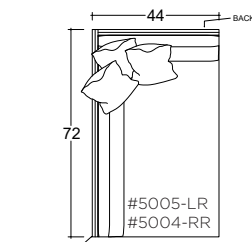

PLANE VIEW

44" W L/R Return

44" W Corner Unit

44" W L/R Return Lounge

44" W L/R Return Chaise

PLANE VIEW

44" W LAF/RAF

44" W LAF/RAF Chair

44" W LAF/RAF Lounge

44" W LAF/RAF Chaise

Dimensions

- Overall Height: 31"
- Overall Depth:
 - Chair: 44"
 - Lounge: 60"
 - Chaise: 72"
- Arm Height: 31"
- Seat Height: 21"

Katie Ottoman

PLANE VIEW

Ottoman

44" W x 44" D

44" W x 60" D

60" W x 60" D

Dimensions

- Overall Height: 21"

* Measurements are approximate

Verellen

Katie 60W

Body Details: