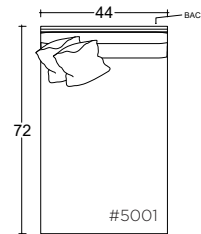

PLANE VIEW

Armless 112cm W

44" W Armless Chair

44" W Armless Lounge

44" W Armless Chaise

Special Details:

- certain sizes will require piece outs depending on the fabric repeat/nap - check with your customer service representative regarding piece outs

44" W LAF/RAF Lounge

44" W LAF/RAF Chaise

Dimensions

- Overall Height: 31"
- Overall Depth:
 - Chair: 44"
 - Lounge: 60"
 - Chaise: 72"
- Arm Height: 31"
- Seat Height: 21"

Katie Ottoman

PLANE VIEW

Ottoman

44" W x 44" D

44" W x 60" D

60" W x 60" D

Dimensions

- Overall Height: 21"

* Measurements are approximate

Verellen

Katie 60W

Body Details:

Dimensions

Overall Height: 31"
Overall Depth:
- Chair: 44"
- Lounge: 60"
- Chaise: 72"
Arm Height: 31"
Seat Height: 21"