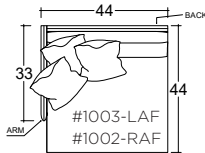

44" W LAF/RAF Chair