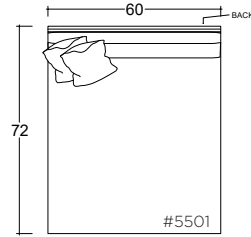

44" W LAF/RAF Lounge

44" W LAF/RAF Chaise

Dimensions

- Overall Height: 31"
- Overall Depth:
 - Chair: 44"
 - Lounge: 60"
 - Chaise: 72"
- Arm Height: 31"
- Seat Height: 21"

Katie Ottoman

PLANE VIEW

Ottoman

44" W x 44" D

44" W x 60" D

60" W x 60" D

Dimensions

- Overall Height: 21"

* Measurements are approximate

Verellen

Katie 60W

Body Details:

PLANE VIEW

60" W Armless

60" W Armless Chair

60" W Armless Lounge

60" W Armless Chaise

PLANE VIEW

60" W L/R Return

60" W L/R Return Chair

- certain sizes will require piece outs depending on the fabric repeat/nap - please check with your customer service representative regarding piece outs

Dimensions

- Overall Height: 31"
Overall Depth:
- Chair: 44"
- Lounge: 60"
- Chaise: 72"
Arm Height: 31"
Seat Height: 21"