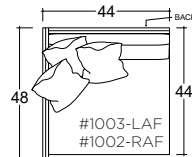

PLANE VIEW

44" W L/R Return

44" W Corner Unit

44" W L/R Return Lounge

44" W L/R Return Chaise

PLANE VIEW

44" W LAF/RAF

44" W LAF/RAF Chair

44" W LAF/RAF Lounge

44" W LAF/RAF Chaise

Dimensions

- Overall Height: 31"
- Overall Depth:
 - Chair: 44"
 - Lounge: 60"
 - Chaise: 72"
- Arm Height: 31"
- Seat Height: 21"

Katie Ottoman

PLANE VIEW

Ottoman

44" W x 44" D

44" W x 60" D

60" W x 60" D

Dimensions

- Overall Height: 21"

* Measurements are approximate

Verellen

Katie 60W

Body Details: