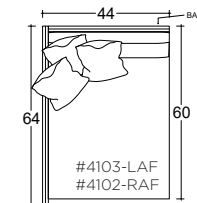

PLANE VIEW

44" W L/R Return

44" W Corner Unit

44" W L/R Return Lounge

44" W L/R Return Chaise

PLANE VIEW

44" W LAF/RAF

44" W LAF/RAF Chair

44" W LAF/RAF Lounge

44" W LAF/RAF Chaise

Dimensions

- Overall Height: 31"
- Overall Depth:
 - Chair: 44"
 - Lounge: 60"
 - Chaise: 72"
- Arm Height: 31"
- Seat Height: 21"

Katie Ottoman

PLANE VIEW

Ottoman

44" W x 44" D

44" W x 60" D

60" W x 60" D

Dimensions

- Overall Height: 21"

* Measurements are approximate

Verellen

Katie 60W

Body Details: