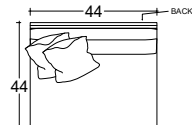

Leg Details:

.75" H Recessed leg
Specify leg finish

Toss Pillow Details:

Knife edge
Droopy microfiber construction

* Standard double needle stitch detail on body, seat cushion, back and toss pillows unless otherwise specified.

PLANE VIEW

Armless 112cm W

44" W Armless Chair

44" W Armless Lounge

44" W Armless Chaise

Special Details:

- certain sizes will require piece outs depending on the fabric repeat/nap - check with your customer service representative regarding piece outs

44" W x 60" D

60" W x 60" D

Dimensions

- Overall Height: 21"

* Measurements are approximate

Verellen

Katie 60W

Body Details: