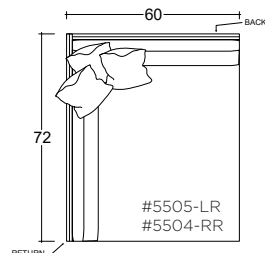

60" W Armless Chaise

60" W L/R Return Chaise