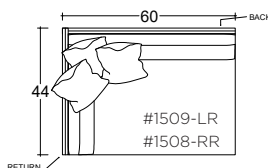

44" W x 60" D

60" W x 60" D

Dimensions

- Overall Height: 21"

* Measurements are approximate

Verellen

Katie 60W

Body Details:

PLANE VIEW

60" W Armless

60" W Armless Chair

60" W Armless Lounge

60" W Armless Chaise

PLANE VIEW

60" W L/R Return

60" W L/R Return Chair