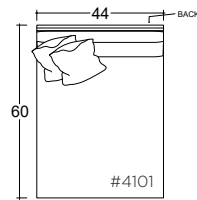

44" W Armless Lounge