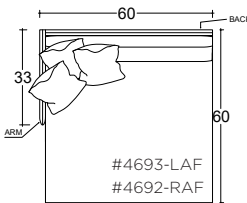

44" W x 60" D

60" W x 60" D

Dimensions

- Overall Height: 21"

* Measurements are approximate

Verellen

Katie 60W

Body Details:

PLANE VIEW

44" W LAF/RAF Half Arm

44" W LAF/RAF Chair

44" W LAF/RAF Lounge

44" W LAF/RAF Chaise

PLANE VIEW

60" W LAF/RAF Half Arm

60" W LAF/RAF Chair