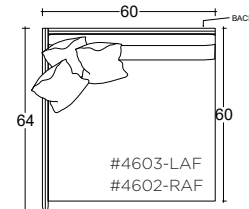

44" W x 60" D

60" W x 60" D

Dimensions

- Overall Height: 21"

* Measurements are approximate

Verellen

Katie 60W

Body Details:

60" W Corner Unit

60" W L/R Return Chaise

PLANE VIEW

60" W LAF/RAF

60" W LAF/RAF Chair

60" W LAF/RAF Lounge

60" W LAF/RAF Chaise

Special Details:

- certain sizes will require piece outs depending on the fabric repeat/nap - please check with your customer service representative regarding piece outs

Dimensions

- Overall Height: 31"
Overall Depth:
- Chair: 44"
- Lounge: 60"
- Chaise: 72"
Arm Height: 31"
Seat Height: 21"