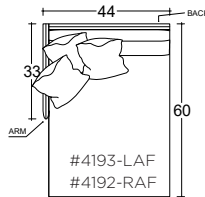

44" W LAF/RAF Lounge