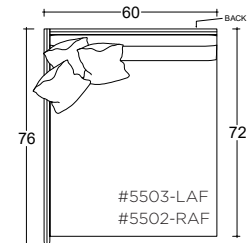

44" W x 60" D

60" W x 60" D

Dimensions

- Overall Height: 21"

* Measurements are approximate

Verellen

Katie 60W

Body Details:

60" W Corner Unit

60" W L/R Return Chaise

PLANE VIEW

60" W LAF/RAF

60" W LAF/RAF Chair

60" W LAF/RAF Lounge

60" W LAF/RAF Chaise

Special Details:

- certain sizes will require piece outs depending on the fabric repeat/nap - please check with your customer service representative regarding piece outs

Dimensions

- Overall Height: 31"
Overall Depth:
- Chair: 44"
- Lounge: 60"
- Chaise: 72"
Arm Height: 31"
Seat Height: 21"