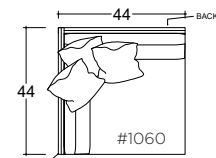

44" W Corner Unit