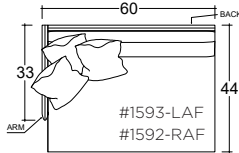

44" W x 60" D

60" W x 60" D

Dimensions

- Overall Height: 21"

* Measurements are approximate

Verellen

Katie 60W

Body Details:

PLANE VIEW

44" W LAF/RAF Half Arm

44" W LAF/RAF Chair

44" W LAF/RAF Lounge

44" W LAF/RAF Chaise

PLANE VIEW

60" W LAF/RAF Half Arm

60" W LAF/RAF Chair