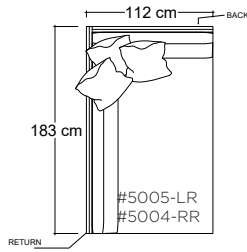

112cm W L/R Return Chaise