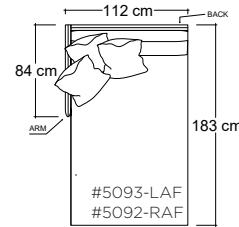

Katie Ottoman

PLANE VIEW

Ottoman

112cm W x 112cm D

112cm W x 152cm D

152cm W x 152cm D

Dimensions

Overall Height: 53cm

- certain sizes will require piece outs depending on the fabric repeat/nap - please check with your customer service representative regarding piece outs

Dimensions

- Overall Height: 79cm
Overall Depth:
- Chair: 112cm
- Lounge: 152cm
- Chaise: 183cm
Arm Height: 79cm
Seat Height: 53cm

PLANE VIEW

112cm W LAF/RAF Half Arm

112cm W LAF/RAF Chair

112cm W LAF/RAF Lounge

112cm W LAF/RAF Chaise

Special Details:

- certain sizes will require piece outs depending on the fabric repeat/nap - please check with your customer service representative regarding piece outs

PLANE VIEW

152cm W LAF/RAF Half Arm

152cm W LAF/RAF Chair

152cm W LAF/RAF Lounge

152cm W LAF/RAF Chaise

Dimensions

Overall Height: 79cm
Overall Depth:
- Chair: 112cm
- Lounge: 152cm
- Chaise: 183cm
Arm Height: 79cm
Seat Height: 53cm