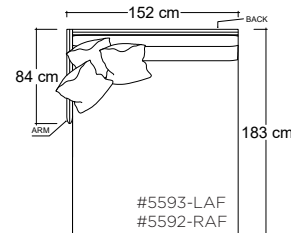

Katie Ottoman

PLANE VIEW

Ottoman

112cm W x 112cm D

112cm W x 152cm D

152cm W x 152cm D

Dimensions

Overall Height: 53cm

- certain sizes will require piece outs depending on the fabric repeat/nap - please check with your customer service representative regarding piece outs

Dimensions

- Overall Height: 79cm
Overall Depth:
- Chair: 112cm
- Lounge: 152cm
- Chaise: 183cm
Arm Height: 79cm
Seat Height: 53cm

PLANE VIEW

112cm W LAF/RAF Half Arm

112cm W LAF/RAF Chair

112cm W LAF/RAF Lounge

112cm W LAF/RAF Chaise

Special Details:

- certain sizes will require piece outs depending on the fabric repeat/nap - please check with your customer service representative regarding piece outs

PLANE VIEW

152cm W LAF/RAF Half Arm

152cm W LAF/RAF Chair

152cm W LAF/RAF Lounge

152cm W LAF/RAF Chaise

Dimensions

Overall Height: 79cm
Overall Depth:
- Chair: 112cm
- Lounge: 152cm
- Chaise: 183cm
Arm Height: 79cm
Seat Height: 53cm