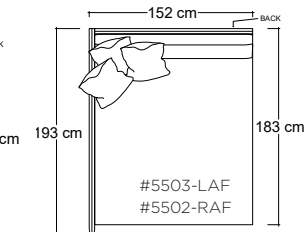

Katie Ottoman

PLANE VIEW

Ottoman

112cm W x 112cm D

112cm W x 152cm D

152cm W x 152cm D

Dimensions

Overall Height: 53cm

PLANE VIEW

152cm W Armless

152cm W Armless Chair

152cm W Armless Lounge

152cm W Armless Chaise

PLANE VIEW

152cm W L/R Return

152cm W L/R Return Chair

152cm W Corner Unit

152cm W L/R Return Chaise

PLANE VIEW

152cm W LAF/RAF

152cm W LAF/RAF Chair

152cm W LAF/RAF Lounge

152cm W LAF/RAF Chaise

Special Details:

- certain sizes will require piece outs depending on the fabric repeat/nap - please check with your customer service representative regarding piece outs

Dimensions

- Overall Height: 79cm
Overall Depth:
- Chair: 112cm
- Lounge: 152cm
- Chaise: 183cm
Arm Height: 79cm
Seat Height: 53cm