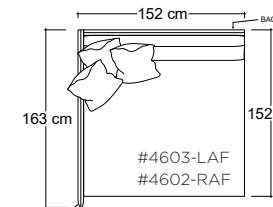

Katie Ottoman

PLANE VIEW

Ottoman

112cm W x 112cm D

112cm W x 152cm D

152cm W x 152cm D

Dimensions

Overall Height: 53cm

PLANE VIEW

152cm W Armless

152cm W Armless Chair

152cm W Armless Lounge

152cm W Armless Chaise

PLANE VIEW

152cm W L/R Return

152cm W L/R Return Chair

152cm W Corner Unit

152cm W L/R Return Chaise

PLANE VIEW

152cm W LAF/RAF

152cm W LAF/RAF Chair

152cm W LAF/RAF Lounge

152cm W LAF/RAF Chaise

Special Details:

- certain sizes will require piece outs depending on the fabric repeat/nap - please check with your customer service representative regarding piece outs

Dimensions

- Overall Height: 79cm
Overall Depth:
- Chair: 112cm
- Lounge: 152cm
- Chaise: 183cm
Arm Height: 79cm
Seat Height: 53cm