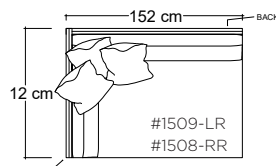

Katie Ottoman

PLANE VIEW

Ottoman

112cm W x 112cm D

112cm W x 152cm D

152cm W x 152cm D

Dimensions

Overall Height: 53cm

PLANE VIEW

152cm W Armless

152cm W Armless Chair

152cm W Armless Lounge

152cm W Armless Chaise

PLANE VIEW

152cm W L/R Return

152cm W L/R Return Chair

152cm W Corner Unit

152cm W L/R Return Chaise

PLANE VIEW

152cm W LAF/RAF

152cm W LAF/RAF Chair

152cm W LAF/RAF Lounge

152cm W LAF/RAF Chaise

Special Details:

- certain sizes will require piece outs depending on the fabric repeat/nap - please check with your customer service representative regarding piece outs

Dimensions

- Overall Height: 79cm
Overall Depth:
- Chair: 112cm
- Lounge: 152cm
- Chaise: 183cm
Arm Height: 79cm
Seat Height: 53cm