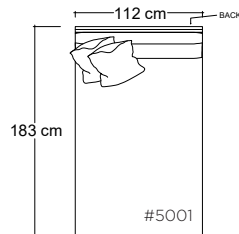

PLANE VIEW

Armless 112cm W

112cm W Armless Chair

112cm W Armless Lounge

112cm W Armless Chaise

PLANE VIEW

112cm W L/R Return

112cm W Corner Unit

- certain sizes will require piece outs depending on the fabric repeat/nap - check with your customer service representative regarding piece outs

Dimensions

Overall Height: 79cm
Overall Depth:
- Chair: 112cm
- Lounge: 152cm
- Chaise: 183cm
Arm Height: 79cm
Seat Height: 53cm

Katie Ottoman

PLANE VIEW

Ottoman

112cm W x 112cm D

112cm W x 152cm D

152cm W x 152cm D

Dimensions

Overall Height: 53cm

PLANE VIEW

152cm W LAF/RAF Half Arm

152cm W LAF/RAF Chair

152cm W LAF/RAF Lounge

152cm W LAF/RAF Chaise

Dimensions

Overall Height: 79cm
Overall Depth:
- Chair: 112cm
- Lounge: 152cm
- Chaise: 183cm
Arm Height: 79cm
Seat Height: 53cm