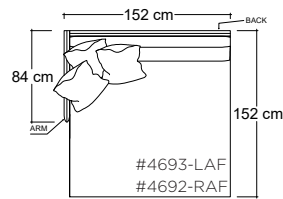

Katie Ottoman

PLANE VIEW

Ottoman

112cm W x 112cm D

112cm W x 152cm D

152cm W x 152cm D

Dimensions

Overall Height: 53cm

- certain sizes will require piece outs depending on the fabric repeat/nap - please check with your customer service representative regarding piece outs

Dimensions

- Overall Height: 79cm
Overall Depth:
- Chair: 112cm
- Lounge: 152cm
- Chaise: 183cm
Arm Height: 79cm
Seat Height: 53cm

PLANE VIEW

112cm W LAF/RAF Half Arm

112cm W LAF/RAF Chair

112cm W LAF/RAF Lounge

112cm W LAF/RAF Chaise

Special Details:

- certain sizes will require piece outs depending on the fabric repeat/nap - please check with your customer service representative regarding piece outs

PLANE VIEW

152cm W LAF/RAF Half Arm

152cm W LAF/RAF Chair

152cm W LAF/RAF Lounge

152cm W LAF/RAF Chaise

Dimensions

Overall Height: 79cm
Overall Depth:
- Chair: 112cm
- Lounge: 152cm
- Chaise: 183cm
Arm Height: 79cm
Seat Height: 53cm