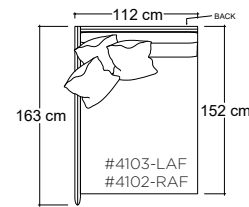

112cm W L/R Return Lounge

112cm W L/R Return Chaise

PLANE VIEW

112cm W LAF/RAF

112cm W LAF/RAF Chair

112cm W LAF/RAF Lounge

112cm W LAF/RAF Chaise

Special Details:

- certain sizes will require piece outs depending on the fabric repeat/nap - check with your customer service representative regarding piece outs

Dimensions

Overall Height: 79cm
Overall Depth:
- Chair: 112cm
- Lounge: 152cm
- Chaise: 183cm
Arm Height: 79cm
Seat Height: 53cm

Katie Ottoman

PLANE VIEW

Ottoman

112cm W x 112cm D

112cm W x 152cm D

152cm W x 152cm D

Dimensions

Overall Height: 53cm

PLANE VIEW

152cm W LAF/RAF Half Arm

152cm W LAF/RAF Chair

152cm W LAF/RAF Lounge

152cm W LAF/RAF Chaise

Dimensions

Overall Height: 79cm
Overall Depth:
- Chair: 112cm
- Lounge: 152cm
- Chaise: 183cm
Arm Height: 79cm
Seat Height: 53cm