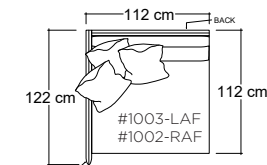

PLANE VIEW

Armless 112cm W

112cm W Armless Chair

112cm W Armless Lounge

112cm W Armless Chaise

PLANE VIEW

112cm W L/R Return

112cm W Corner Unit

112cm W L/R Return Lounge

112cm W L/R Return Chaise

PLANE VIEW

112cm W LAF/RAF

112cm W LAF/RAF Chair

112cm W LAF/RAF Lounge

112cm W LAF/RAF Chaise

Special Details:

- certain sizes will require piece outs depending on the fabric repeat/nap - check with your customer service representative regarding piece outs

Dimensions

Overall Height: 79cm
Overall Depth:
- Chair: 112cm
- Lounge: 152cm
- Chaise: 183cm
Arm Height: 79cm
Seat Height: 53cm

Katie Ottoman

PLANE VIEW

Ottoman

112cm W x 112cm D

112cm W x 152cm D

152cm W x 152cm D

Dimensions

Overall Height: 53cm