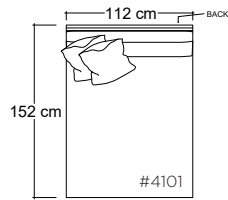

112cm W Armless Lounge