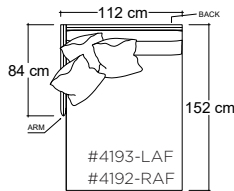

112cm W LAF/RAF Lounge