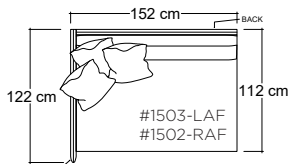

Katie Ottoman

PLANE VIEW

Ottoman

112cm W x 112cm D

112cm W x 152cm D

152cm W x 152cm D

Dimensions

Overall Height: 53cm

PLANE VIEW

152cm W Armless

152cm W Armless Chair

152cm W Armless Lounge

152cm W Armless Chaise

PLANE VIEW

152cm W L/R Return

152cm W L/R Return Chair

152cm W Corner Unit

152cm W L/R Return Chaise

PLANE VIEW

152cm W LAF/RAF

152cm W LAF/RAF Chair

152cm W LAF/RAF Lounge

152cm W LAF/RAF Chaise

Special Details:

- certain sizes will require piece outs depending on the fabric repeat/nap - please check with your customer service representative regarding piece outs

Dimensions

- Overall Height: 79cm
Overall Depth:
- Chair: 112cm
- Lounge: 152cm
- Chaise: 183cm
Arm Height: 79cm
Seat Height: 53cm