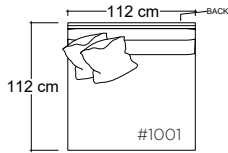

112cm W Armless Chair