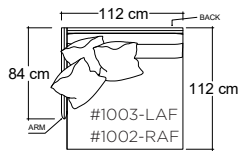

112cm W LAF/RAF Chair