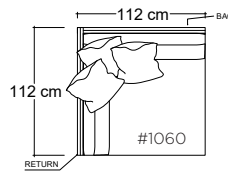

PLANE VIEW

Armless 112cm W

112cm W Armless Chair

112cm W Armless Lounge

112cm W Armless Chaise

PLANE VIEW

112cm W L/R Return

112cm W Corner Unit

- certain sizes will require piece outs depending on the fabric repeat/nap - check with your customer service representative regarding piece outs

Dimensions

Overall Height: 79cm
Overall Depth:
- Chair: 112cm
- Lounge: 152cm
- Chaise: 183cm
Arm Height: 79cm
Seat Height: 53cm

Katie Ottoman

PLANE VIEW

Ottoman

112cm W x 112cm D

112cm W x 152cm D

152cm W x 152cm D

Dimensions

Overall Height: 53cm

PLANE VIEW

152cm W LAF/RAF Half Arm

152cm W LAF/RAF Chair

152cm W LAF/RAF Lounge

152cm W LAF/RAF Chaise

Dimensions

Overall Height: 79cm
Overall Depth:
- Chair: 112cm
- Lounge: 152cm
- Chaise: 183cm
Arm Height: 79cm
Seat Height: 53cm