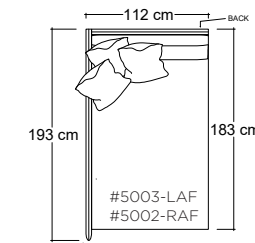

112cm W L/R Return Lounge

112cm W L/R Return Chaise

PLANE VIEW

112cm W LAF/RAF

112cm W LAF/RAF Chair

112cm W LAF/RAF Lounge

112cm W LAF/RAF Chaise

Special Details:

- certain sizes will require piece outs depending on the fabric repeat/nap - check with your customer service representative regarding piece outs

Dimensions

Overall Height: 79cm
Overall Depth:
- Chair: 112cm
- Lounge: 152cm
- Chaise: 183cm
Arm Height: 79cm
Seat Height: 53cm

Katie Ottoman

PLANE VIEW

Ottoman

112cm W x 112cm D

112cm W x 152cm D

152cm W x 152cm D

Dimensions

Overall Height: 53cm

PLANE VIEW

152cm W LAF/RAF Half Arm

152cm W LAF/RAF Chair

152cm W LAF/RAF Lounge

152cm W LAF/RAF Chaise

Dimensions

Overall Height: 79cm
Overall Depth:
- Chair: 112cm
- Lounge: 152cm
- Chaise: 183cm
Arm Height: 79cm
Seat Height: 53cm