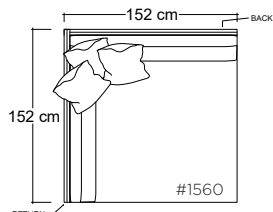

- certain sizes will require piece outs depending on the fabric repeat/nap - check with your customer service representative regarding piece outs

Dimensions

Overall Height: 79cm
Overall Depth:
- Chair: 112cm
- Lounge: 152cm
- Chaise: 183cm
Arm Height: 79cm
Seat Height: 53cm

Katie Ottoman

PLANE VIEW

Ottoman

112cm W x 112cm D

112cm W x 152cm D

152cm W x 152cm D

Dimensions

Overall Height: 53cm

PLANE VIEW

152cm W Armless

152cm W Armless Chair

152cm W Armless Lounge

152cm W Armless Chaise

PLANE VIEW

152cm W L/R Return

152cm W L/R Return Chair

- certain sizes will require piece outs depending on the fabric repeat/nap - please check with your customer service representative regarding piece outs

Dimensions

- Overall Height: 79cm
Overall Depth:
- Chair: 112cm
- Lounge: 152cm
- Chaise: 183cm
Arm Height: 79cm
Seat Height: 53cm