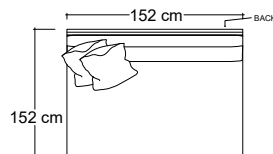

- certain sizes will require piece outs depending on the fabric repeat/nap - check with your customer service representative regarding piece outs

Dimensions

Overall Height: 79cm
Overall Depth:
- Chair: 112cm
- Lounge: 152cm
- Chaise: 183cm
Arm Height: 79cm
Seat Height: 53cm

Katie Ottoman

PLANE VIEW

Ottoman

112cm W x 112cm D

112cm W x 152cm D

152cm W x 152cm D

Dimensions

Overall Height: 53cm

PLANE VIEW

152cm W Armless

152cm W Armless Chair

152cm W Armless Lounge

152cm W Armless Chaise

PLANE VIEW

152cm W L/R Return

152cm W L/R Return Chair

- certain sizes will require piece outs depending on the fabric repeat/nap - please check with your customer service representative regarding piece outs

Dimensions

- Overall Height: 79cm
Overall Depth:
- Chair: 112cm
- Lounge: 152cm
- Chaise: 183cm
Arm Height: 79cm
Seat Height: 53cm