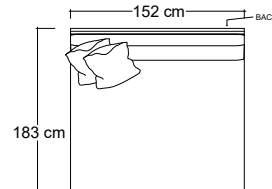

- certain sizes will require piece outs depending on the fabric repeat/nap - check with your customer service representative regarding piece outs

Dimensions

Overall Height: 79cm
Overall Depth:
- Chair: 112cm
- Lounge: 152cm
- Chaise: 183cm
Arm Height: 79cm
Seat Height: 53cm

Katie Ottoman

PLANE VIEW

Ottoman

112cm W x 112cm D

112cm W x 152cm D

152cm W x 152cm D

Dimensions

Overall Height: 53cm

PLANE VIEW

152cm W Armless

152cm W Armless Chair

152cm W Armless Lounge

152cm W Armless Chaise

PLANE VIEW

152cm W L/R Return

152cm W L/R Return Chair

- certain sizes will require piece outs depending on the fabric repeat/nap - please check with your customer service representative regarding piece outs

Dimensions

- Overall Height: 79cm
Overall Depth:
- Chair: 112cm
- Lounge: 152cm
- Chaise: 183cm
Arm Height: 79cm
Seat Height: 53cm