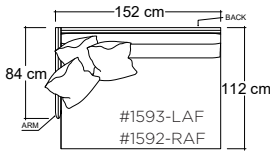

Katie Ottoman

PLANE VIEW

Ottoman

112cm W x 112cm D

112cm W x 152cm D

152cm W x 152cm D

Dimensions

Overall Height: 53cm

- certain sizes will require piece outs depending on the fabric repeat/nap - please check with your customer service representative regarding piece outs

Dimensions

- Overall Height: 79cm
Overall Depth:
- Chair: 112cm
- Lounge: 152cm
- Chaise: 183cm
Arm Height: 79cm
Seat Height: 53cm

PLANE VIEW

112cm W LAF/RAF Half Arm

112cm W LAF/RAF Chair

112cm W LAF/RAF Lounge

112cm W LAF/RAF Chaise

Special Details:

- certain sizes will require piece outs depending on the fabric repeat/nap - please check with your customer service representative regarding piece outs

PLANE VIEW

152cm W LAF/RAF Half Arm

152cm W LAF/RAF Chair

152cm W LAF/RAF Lounge

152cm W LAF/RAF Chaise

Dimensions

Overall Height: 79cm
Overall Depth:
- Chair: 112cm
- Lounge: 152cm
- Chaise: 183cm
Arm Height: 79cm
Seat Height: 53cm