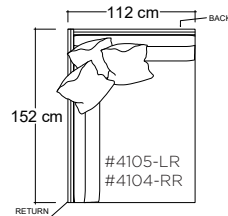

PLANE VIEW

Armless 112cm W

112cm W Armless Chair

112cm W Armless Lounge

112cm W Armless Chaise

PLANE VIEW

112cm W L/R Return

112cm W Corner Unit

- certain sizes will require piece outs depending on the fabric repeat/nap - check with your customer service representative regarding piece outs

Dimensions

Overall Height: 79cm
Overall Depth:
- Chair: 112cm
- Lounge: 152cm
- Chaise: 183cm
Arm Height: 79cm
Seat Height: 53cm

Katie Ottoman

PLANE VIEW

Ottoman

112cm W x 112cm D

112cm W x 152cm D

152cm W x 152cm D

Dimensions

Overall Height: 53cm

PLANE VIEW

152cm W LAF/RAF Half Arm

152cm W LAF/RAF Chair

152cm W LAF/RAF Lounge

152cm W LAF/RAF Chaise

Dimensions

Overall Height: 79cm
Overall Depth:
- Chair: 112cm
- Lounge: 152cm
- Chaise: 183cm
Arm Height: 79cm
Seat Height: 53cm