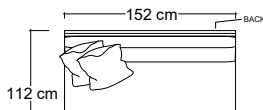

- certain sizes will require piece outs depending on the fabric repeat/nap - check with your customer service representative regarding piece outs

Dimensions

Overall Height: 79cm
Overall Depth:
- Chair: 112cm
- Lounge: 152cm
- Chaise: 183cm
Arm Height: 79cm
Seat Height: 53cm

Katie Ottoman

PLANE VIEW

Ottoman

112cm W x 112cm D

112cm W x 152cm D

152cm W x 152cm D

Dimensions

Overall Height: 53cm

Leg Details:

2cm H Recessed leg
Specify leg finish

Toss Pillow Details:

Knife edge
Droopy microfiber construction

* Standard double needle stitch detail on body, seat cushion, back and toss pillows unless otherwise specified.

PLANE VIEW

152cm W Armless

152cm W Armless Chair

152cm W Armless Lounge

152cm W Armless Chaise

PLANE VIEW

152cm W L/R Return

152cm W L/R Return Chair