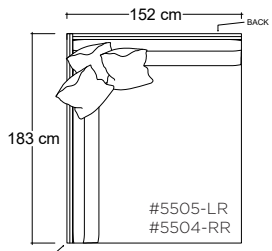

152cm W L/R Return Chaise