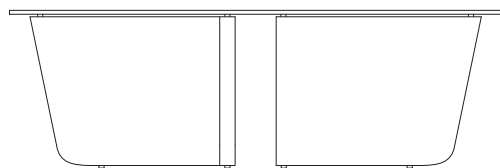

*See wood finish document for available options
*All tables have a protective sealer

*Shown in walnut with clear satin sealer and fumed grey glass top

Top View

Front View

Dimensions

48" Diameter x 15" H

* Measurements are approximate