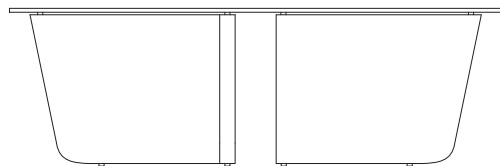

Front View

Dimensions

122cm Diameter x 38cm H

* Measurements are approximate

5/11/20