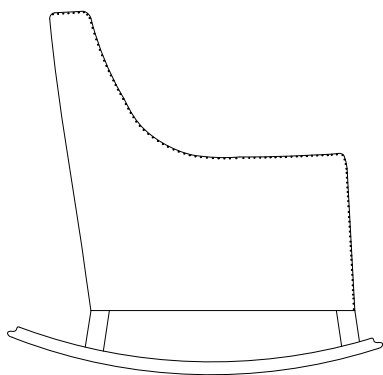

Verellen

Courtney Rocker

Body Details:

- Upholstered and slipcovered available
- Double needle stitch

Seat Details:

- Loose seat configuration
- Boxed style seat cushion
- Foam down wrap seat construction
- Button tufted seat

Back Details:

- Tight back configuration

Leg Details:

- Please specify wood finish
- Nailhead optional

Toss Pillow Details:

- Notch bottom toss

* Shown slipcovered with pinched stitch and no button tufted seat

* Standard double needle stitch detail on body, seat cushion, back and toss pillows unless otherwise specified.

Special Details:

- Optional without button tufted seat

Dimensions

- Overall Height: 40.5"
- Overall Width: 30.75"
- Arm Height: 25"
- Seat Height: 20"
- Exterior Depth: 41"
- Interior Depth: 23"
- Seat Depth: 21"