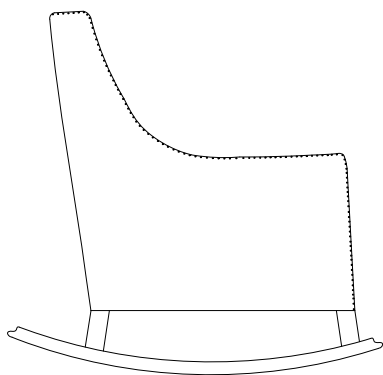

Verellen

Courtney Rocker

Body Details:

- Upholstered and slipcovered available
- Double needle stitch

Seat Details:

- Loose seat configuration
- Boxed style seat cushion
- Foam down wrap seat construction
- Button tufted seat

Back Details:

- Tight back configuration

Leg Details:

- Please specify wood finish
- Nailhead optional

Toss Pillow Details:

- Notch bottom toss

* Standard double needle stitch detail on body, seat cushion, back and toss pillows unless otherwise specified.

* Shown slipcovered with pinched stitch and no button tufted seat

Special Details:

- Optional without button tufted seat

Dimensions

- Overall Height: 103cm
- Overall Width: 78cm
- Arm Height: 64cm
- Seat Height: 51cm
- Exterior Depth: 104cm
- Interior Depth: 58cm
- Seat Depth: 53cm