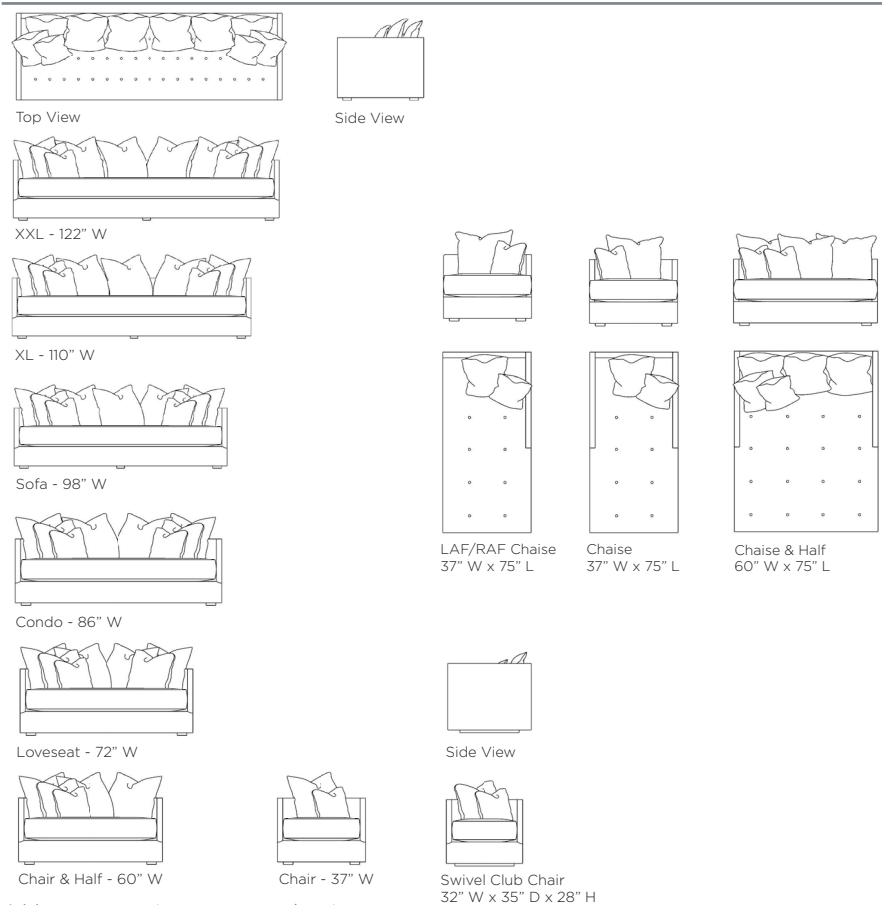

Verellen

Clyde

Body Details:

Upholstered and slipcovered available

Seat Details:

Loose seat configuration
 Button tufted style seat cushion
 Foam down seat construction

Back Details:

Multiback configuration
 Notch bottom style back pillows
 Feather down construction

Leg Details:

1 1/8" H Recessed leg
 Specify leg finish

Toss Pillow Details:

Notch bottom
 Feather down construction

* Standard double needle stitch detail on body, seat cushion, back and toss pillows unless otherwise specified.

Special Options:

- seat cushion available without button tufting
- available as a sectional - see Sectional Guide - use Sectional Order Form
- available as a sleeper - CAD drawing required due to revised measurements - see Sleeper Styles document - use Sleeper Order Form

Dimensions

- Overall Height to Frame: 28"
- Overall Height to Back Pillow: 36"
- Overall Depth: 40"
- Interior Depth: 34"
- Arm Height: 28"
- Seat Height: 20"
- Seat Depth: 26"

* Measurements are approximate