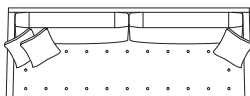

Leg Details:

6" H recessed conical leg
 Specify leg finish

Kidney Pillow Details:

Boxed toss
 Feather down construction

* Standard double needle stitch detail on body, seat cushion, back and toss pillows unless otherwise specified.

XL - 110" W

Sofa - 98" W

Condo - 86" W

Loveseat - 72" W

Chair & Half - 60" W

Chair - 38" W

Club Chair - 32" W x 36" D

Top View

Ottoman Sizes:
 Chair: 30" W x 24" D x 17" H
 Chair & Half: 52" W x 30" D x 17" H
 Loveseat: 64" W x 30" D x 17" H
 Condo: 78" W x 30" D x 17" H
 Sofa: 90" W x 30" D x 17" H
 XL: 102" W x 30" D x 17" H

Dimensions

- Overall Height to Back Pillow: 33"
- Overall Height to Frame: 29"
- Overall Depth: 40"
- Arm Height: 21"
- Interior Depth: 32.5"
- Seat Height: 18.5"
- Seat Depth: 24"

* Measurements are approximate