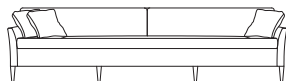

Leg Details:

15cm H recessed conical leg
Specify leg finish

Kidney Pillow Details:

Boxed toss
Feather down construction

* Standard double needle stitch detail on body, seat cushion, back and toss pillows unless otherwise specified.

XL - 279cm W

Sofa - 249cm W

Condo - 218cm W

Loveseat - 183cm W

Chair & Half - 152cm W

Chair - 97cm W

Club Chair - 81cm W x 91cm D

Top View

Ottoman Sizes:

Chair: 76cm W x 61cm D x 43cm H
Chair & Half: 132cm W x 76cm D x 43cm H
Loveseat: 163cm W x 76cm D x 43cm H
Condo: 198cm W x 76cm D x 43cm H
Sofa: 229cm W x 76cm D x 43cm H
XL: 259cm W x 76cm D x 43cm H

Dimensions

Overall Height to Back Pillow: 84cm
Overall Height to Frame: 74cm
Overall Depth: 102cm
Arm Height: 53cm
Interior Depth: 83cm
Seat Height: 47cm
Seat Depth: 61cm

* Measurements are approximate