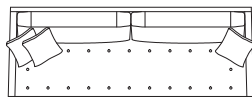

Leg Details:

15cm H recessed conical leg
Specify leg finish

Kidney Pillow Details:

Boxed toss
Feather down construction

* Standard double needle stitch detail on body, seat cushion, back and toss pillows unless otherwise specified.

XL - 279cm W

Sofa - 249cm W

Condo - 218cm W

Loveseat - 183cm W

Chair & Half - 152cm W

Chair - 97cm W

Club Chair - 81cm W x 91cm D

Top View

Ottoman Sizes:

Chair: 76cm W x 61cm D x 43cm H
Chair & Half: 132cm W x 76cm D x 43cm H
Loveseat: 163cm W x 76cm D x 43cm H
Condo: 198cm W x 76cm D x 43cm H
Sofa: 229cm W x 76cm D x 43cm H
XL: 259cm W x 76cm D x 43cm H

Dimensions

Overall Height to Back Pillow: 84cm
Overall Height to Frame: 74cm
Overall Depth: 102cm
Arm Height: 53cm
Interior Depth: 83cm
Seat Height: 47cm
Seat Depth: 61cm

* Measurements are approximate