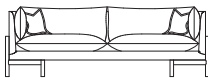

Sofa - 249cm W

Condo - 218cm W