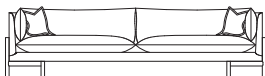

### Toss Pillow Details:

Knife edge  
Droopy microfiber construction

\* Standard double needle stitch detail on body, seat cushion, back and toss pillows unless otherwise specified.

Top View

XL - 279cm W

Side View