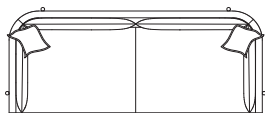

### Base Details:

Exposed wood dowel style base  
18cm H from floor  
Specify base finish

### Toss Pillow Details:

Knife edge  
Droopy microfiber construction

\* Standard double needle stitch detail on body, seat cushion, back and toss pillows unless otherwise specified.

Top View

XL - 279cm W

Side View

## Dimensions

Overall Height to Frame: 71cm  
Overall Height to Back Pillow: 76cm  
Overall Depth: 97cm  
Interior Depth: 76cm  
Seat Depth: 58cm  
Seat Height: 51cm  
Arm Height: 71cm

\* Measurements are approximate