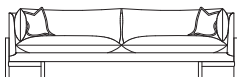

### Toss Pillow Details:

Knife edge  
Droopy microfiber construction

\* Standard double needle stitch detail on body, seat cushion, back and toss pillows unless otherwise specified.

Top View

XL - 279cm W

Side View