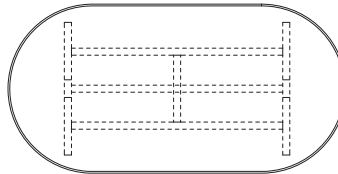

## I-Beam Coffee Table

**Dimension Details:**

Table top thickness: 1 1/2"  
 Table top height: 15"  
 Base height 13 1/2"

**Special Details:**

Rectangular Coffee Table:  
 Upward bevel detail on side edges

Oval Coffee Table:  
 Step detail around table top

\* See Wood Finish document for options.  
 All tables have a protective sealer.

**RECTANGULAR COFFEE TABLE**

TOP VIEW

72" L x 36" W

SIDE VIEW

60" L x 36" W

**OVAL COFFEE TABLE**

TOP VIEW

72" L x 36" W

SIDE VIEW