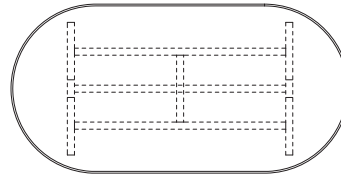

Verellen

I-Beam Coffee Table

Dimension Details:

Table top thickness: 4cm
 Table top height: 38cm
 Base height: 34cm

Special Details:

Rectangular Coffee Table:
 Upward bevel detail on side edges

Oval Coffee Table:
 Step detail around table top

* See Wood Finish document for options.
 All tables have a protective sealer.

RECTANGULAR COFFEE TABLE

TOP VIEW

183cm L x 91cm W

SIDE VIEW

153cm L x 91cm W

OVAL COFFEE TABLE

TOP VIEW

183cm L x 91cm W (Oval)

SIDE VIEW