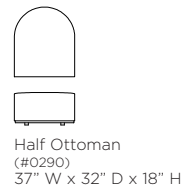

LAF Condo Curve w/Open End (#2515)
85.5" W x 39.5" D x 32" H

RAF Condo Curve w/Open End (#2514)
85.5" W x 39.5" D x 32" H

Condo Curve w/Left Return (#2513)
84" W x 40" D x 31.5" H

Condo Curve w/Right Return (#2512)
84" W x 40" D x 31.5" H

1 Arm Chair & Half (#1502 - RAF / #1503 - LAF)
60" W x 41" D x 31.5" H

Special Details:

- condo curve is a 45° turn followed by a 90° turn

Dimensions

Overall Height: 31.5"
Overall Depth: 41"
Interior Depth: 30"
Arm Height: 31.5"
Seat Height: 18"

Top View

Side View

XL - 110" (#4000)

Sofa - 98" (#3000)

Condo - 86" (#2500)

Loveseat - 72" (#2000)

Chair & 1/2 - 60" (#1500)

Special Details:

- exposed wood profile around base of upholstered frame

Dimensions

Overall Height: 31.5"
 Overall Depth: 41"
 Interior Depth: 30"
 Arm Height: 31.5"
 Seat Height: 18"