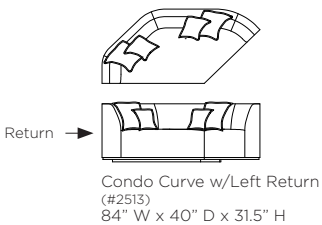

Leg Details:

Recessed legs
Exposed wood base - Flush to edge
1 1/4" float from floor
Specify leg/base finish

Toss Pillow Details:

Knife edge
Droopy microfiber construction

* Standard double needle stitch detail on body, seat cushion, back and toss pillows unless otherwise specified.

LAF Condo Curve w/Open End (#2515)
85.5" W x 39.5" D x 32" H

RAF Condo Curve w/Open End (#2514)
85.5" W x 39.5" D x 32" H

Condo Curve w/Left Return (#2513)
84" W x 40" D x 31.5" H

Condo Curve w/Right Return (#2512)
84" W x 40" D x 31.5" H

Top View

Side View

XL - 110" (#4000)

Sofa - 98" (#3000)

Condo - 86" (#2500)

Loveseat - 72" (#2000)

Chair & 1/2 - 60" (#1500)

Special Details:

- exposed wood profile around base of upholstered frame

Dimensions

Overall Height: 31.5"
 Overall Depth: 41"
 Interior Depth: 30"
 Arm Height: 31.5"
 Seat Height: 18"