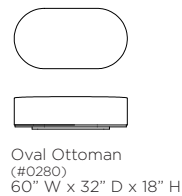

Half Ottoman (#0290)
37" W x 32" D x 18" H

Oval Ottoman (#0280)
60" W x 32" D x 18" H