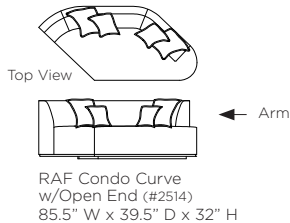

Leg Details:

Recessed legs
Exposed wood base - Flush to edge
1 1/4" float from floor
Specify leg/base finish

Toss Pillow Details:

Knife edge
Droopy microfiber construction

* Standard double needle stitch detail on body, seat cushion, back and toss pillows unless otherwise specified.

LAF Condo Curve w/Open End (#2515)
85.5" W x 39.5" D x 32" H

RAF Condo Curve w/Open End (#2514)
85.5" W x 39.5" D x 32" H

Condo Curve w/Left Return (#2513)
84" W x 40" D x 31.5" H

Condo Curve w/Right Return (#2512)
84" W x 40" D x 31.5" H

Top View

Side View

XL - 110" (#4000)

Sofa - 98" (#3000)

Condo - 86" (#2500)

Loveseat - 72" (#2000)

Chair & 1/2 - 60" (#1500)

Special Details:

- exposed wood profile around base of upholstered frame

Dimensions

Overall Height: 31.5"
 Overall Depth: 41"
 Interior Depth: 30"
 Arm Height: 31.5"
 Seat Height: 18"