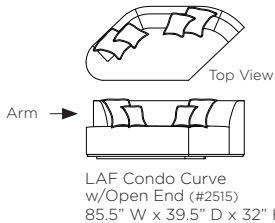

Leg Details:

Recessed legs
Exposed wood base - Flush to edge
1 1/4" float from floor
Specify leg/base finish

Toss Pillow Details:

Knife edge
Droopy microfiber construction

* Standard double needle stitch detail on body, seat cushion, back and toss pillows unless otherwise specified.

LAF Condo Curve w/Open End (#2515)
85.5" W x 39.5" D x 32" H

RAF Condo Curve w/Open End (#2514)
85.5" W x 39.5" D x 32" H

Condo Curve w/Left Return (#2513)
84" W x 40" D x 31.5" H

Condo Curve w/Right Return (#2512)
84" W x 40" D x 31.5" H

Top View

Side View

XL - 110" (#4000)

Sofa - 98" (#3000)

Condo - 86" (#2500)

Loveseat - 72" (#2000)

Chair & 1/2 - 60" (#1500)

Special Details:

- exposed wood profile around base of upholstered frame

Dimensions

Overall Height: 31.5"
 Overall Depth: 41"
 Interior Depth: 30"
 Arm Height: 31.5"
 Seat Height: 18"