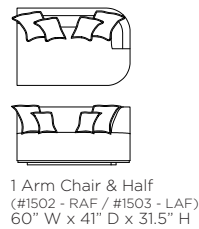

LAF Condo Curve w/Open End (#2515)
85.5" W x 39.5" D x 32" H

RAF Condo Curve w/Open End (#2514)
85.5" W x 39.5" D x 32" H

Condo Curve w/Left Return (#2513)
84" W x 40" D x 31.5" H

Condo Curve w/Right Return (#2512)
84" W x 40" D x 31.5" H

Half Ottoman (#0290)
37" W x 32" D x 18" H

Oval Ottoman (#0280)
60" W x 32" D x 18" H

Armless Chair & Half (#1501)
60" W x 41" D x 31.5" H

Armless Chair (#1001)
36" W x 41" D x 31.5" H

Chair & Half w/Return (#1508 - RR / #1509 - LR)
60" W x 41" D x 31.5" H

1 Arm Chair & Half (#1502 - RAF / #1503 - LAF)
60" W x 41" D x 31.5" H

Special Details:

- condo curve is a 45° turn followed by a 90° turn

Dimensions

Overall Height: 31.5"
Overall Depth: 41"
Interior Depth: 30"
Arm Height: 31.5"
Seat Height: 18"

- exposed wood profile around base of upholstered frame

Dimensions

Overall Height: 31.5"
 Overall Depth: 41"
 Interior Depth: 30"
 Arm Height: 31.5"
 Seat Height: 18"