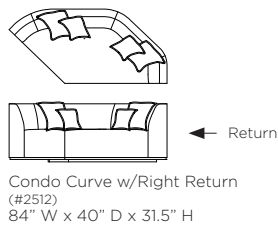

Leg Details:

Recessed legs
Exposed wood base - Flush to edge
1 1/4" float from floor
Specify leg/base finish

Toss Pillow Details:

Knife edge
Droopy microfiber construction

* Standard double needle stitch detail on body, seat cushion, back and toss pillows unless otherwise specified.

LAF Condo Curve w/Open End (#2515)
85.5" W x 39.5" D x 32" H

RAF Condo Curve w/Open End (#2514)
85.5" W x 39.5" D x 32" H

Condo Curve w/Left Return (#2513)
84" W x 40" D x 31.5" H

Condo Curve w/Right Return (#2512)
84" W x 40" D x 31.5" H

Top View

Side View

XL - 110" (#4000)

Sofa - 98" (#3000)

Condo - 86" (#2500)

Loveseat - 72" (#2000)

Chair & 1/2 - 60" (#1500)

Special Details:

- exposed wood profile around base of upholstered frame

Dimensions

Overall Height: 31.5"
 Overall Depth: 41"
 Interior Depth: 30"
 Arm Height: 31.5"
 Seat Height: 18"