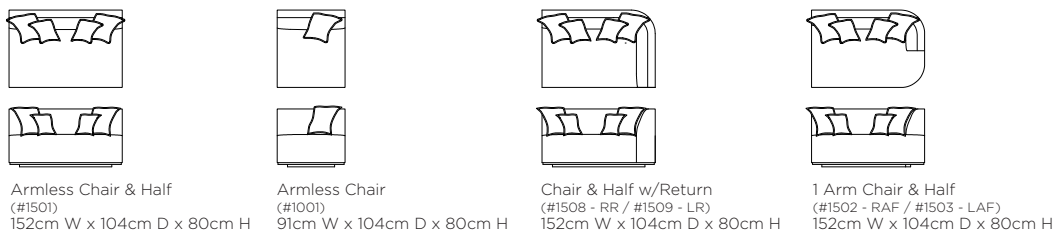

### Leg Details:

Recessed legs  
Exposed wood base - Flush to edge  
3cm float from floor  
Specify leg/base finish

## Dimensions

Overall Height: 80cm  
 Overall Depth: 104cm  
 Interior Depth: 76cm  
 Arm Height: 80cm  
 Seat Height: 46cm

\* Measurements are approximate

Top View

Side View

XL - 279cm (#4000)

Sofa - 249cm (#3000)

Condo - 218cm (#2500)

Loveseat - 183cm (#2000)

Chair & 1/2 - 152cm (#1500)

**Special Details:**

### Dimensions

Overall Height: 80cm  
 Overall Depth: 104cm  
 Interior Depth: 76cm  
 Arm Height: 80cm  
 Seat Height: 46cm