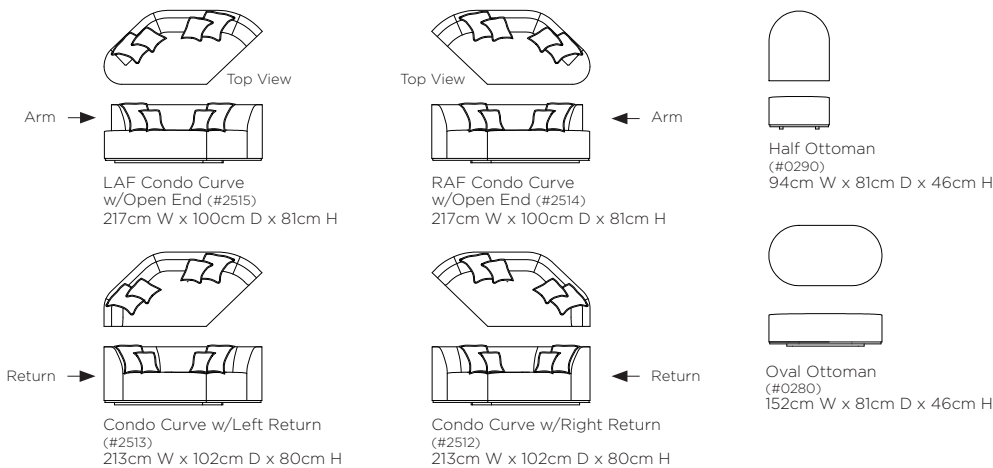

* Standard double needle stitch detail on body, seat cushion, back and toss pillows unless otherwise specified.

Special Details:

- condo curve is a 45° turn followed by a 90° turn