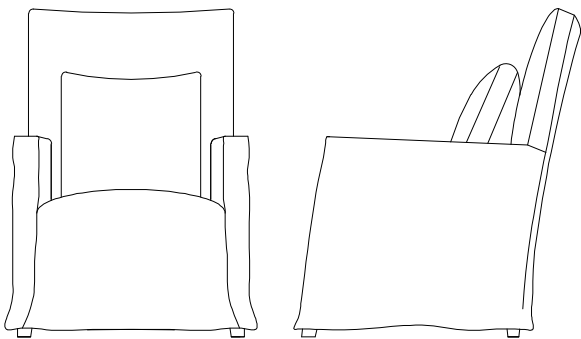

Verellen

Alois

Body Details:

- Upholstered and slipcovered available
- Double needle stitch

Seat Details:

- Tight seat configuration
- Foam/down wrap seat construction

Back Details:

- Tight back configuration

Leg Details:

- Please see wood finishing document for finishes

Toss Pillow Details:

- Boxed style toss

- Shown Upholstered with Double Needle Detail

Special Details:

- Swivel available

Dimensions

- Overall Height: 40"
- Overall Width: 28.5"
- Arm Height: 25.5"
- Seat Height: 18"
- Exterior Depth: 35"
- Interior Depth: 26.5"
- Seat Depth: 17.5"