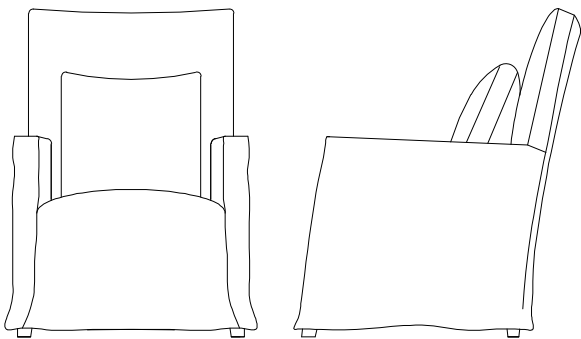

## Alois

---

**Body Details:**

- Upholstered and slipcovered available
- Double needle stitch

**Seat Details:**

- Tight seat configuration
- Foam/down wrap seat construction

**Back Details:**

- Tight back configuration

**Leg Details:**

- Please see wood finishing document for finishes

**Toss Pillow Details:**

- Boxed style toss

- Shown Upholstered with Double Needle Detail

**Special Details:**

- Swivel available

---

## Dimensions

---

- Overall Height: 102cm
- Overall Width: 72cm
- Arm Height: 65cm
- Seat Height: 46cm
- Exterior Depth: 89cm
- Interior Depth: 67cm
- Seat Depth: 44cm