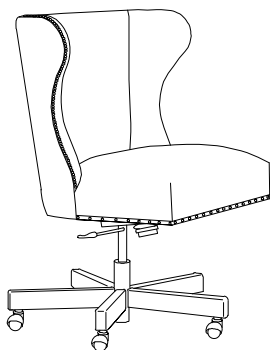

Verellen

Isabella Office Chair

Body Details:

- Upholstered only
- Double needle stitch

Seat Details:

- Tight seat configuration
- Foam down seat construction
- Please specify fabric for nail banding along base of seat

Back Details:

- Tight back configuration

Base Details:

- Please specify base and finish
 - Wood Finish with Casters
 - Upholstered Base with Casters
 - Chrome Finished Base with No Casters
- *chrome base not adjustable in height

*Shown With Medium Nail

Special Details:

- Nailhead selection on back and seat
- Please specify nailhead selection

Dimensions

- Overall Height:
 - Highest: 102cm
 - Lowest: 91cm
- Overall Width: 74cm
- Seat Height:
 - Highest: 61cm
 - Lowest: 51cm
- Exterior Depth: 66cm
- Seat Depth: 47cm