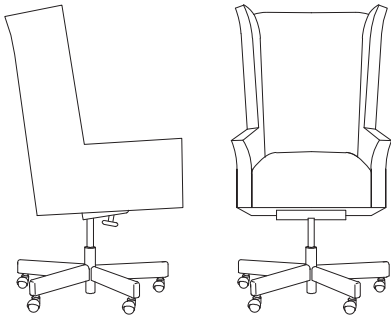

Dimensions

Overall Height at Highest Position: 48"
Overall Height at Lowest Position: 44"
Overall Width: 26.5"
Overall Depth: 29"
Arm Height at Highest Position: 27.75"
Arm Height at Lowest Position: 23.75"
Seat Height at Highest Position: 22"
Seat Height at Lowest Position: 18"