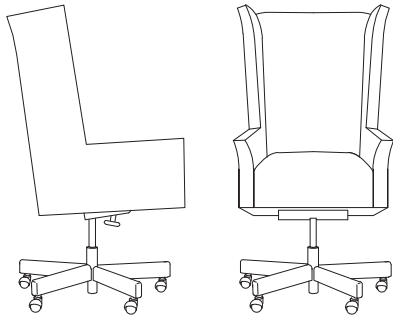

## Sydney Office Chair

**Body Details:**

Upholstered and slipcovered available

**Seat Details:**

Tight seat configuration  
Foam down construction

**Back Details:**

Tight back configuration

**Base Details:**

Specify base and finish  
- Wood with casters  
- Upholstered base with casters  
- Chrome finished base with no casters  
\*chrome base not adjustable in height

**Toss Pillow Details:**

Knife edge  
Microfiber construction

### Dimensions

Overall Height at Highest Position: 122cm  
Overall Height at Lowest Position: 112cm  
Overall Width: 67cm  
Overall Depth: 74cm  
Arm Height at Highest Position: 70cm  
Arm Height at Lowest Position: 60cm  
Seat Height at Highest Position: 56cm  
Seat Height at Lowest Position: 46cm