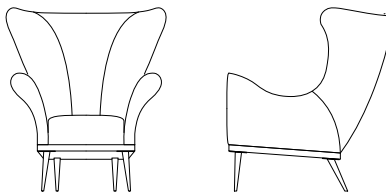

Verellen

Paola Wing

Body Details:

- Upholstered only
- Double needle

Seat Details:

- Foam/down wrap tight seat

Back Details:

- Tight back

Base Details:

- Hand-hammered solid metal legs

Toss Pillow Details:

- Knife edge kidney toss

Paola wing chair

Paola club wing chair

* Shown upholstered with no stitch detail on all seams and walnut base

Paola Wing

Paola Club Wing

Club Wing

Dimensions

- Overall Width: 38"
- Overall Depth: 31"
- Overall Height: 43"
- Seat Height: 21"
- Arm Height: 27.5"
- Interior Depth: 19"

Dimensions

- Overall Width: 42"
- Overall Depth: 36.5"
- Overall Height: 46"
- Seat Height: 21"
- Arm Height: 27.5"
- Seat Depth: 16"
- Inside Seat Depth: 23.5"