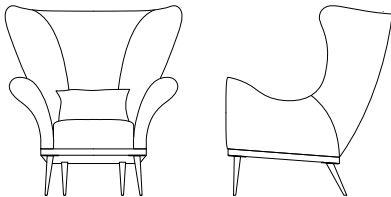

Verellen

Paola Wing

Body Details:

- Upholstered only
- Double needle

Seat Details:

- Foam/down wrap tight seat

Back Details:

- Tight back

Base Details:

- Hand-hammered solid metal legs

Toss Pillow Details:

- Knife edge kidney toss

Paola wing chair

Paola club wing chair

* Shown upholstered with no stitch detail on all seams and walnut base

Paola Wing

Paola Club Wing

Club Wing

Dimensions

- Overall Width: 38"
- Overall Depth: 31"
- Overall Height: 43"
- Seat Height: 21"
- Arm Height: 27.5"
- Interior Depth: 19"

Dimensions

- Overall Width: 42"
- Overall Depth: 36.5"
- Overall Height: 46"
- Seat Height: 21"
- Arm Height: 27.5"
- Seat Depth: 16"
- Inside Seat Depth: 23.5"