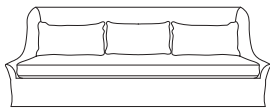

## Olivia

**Body Details:**

Upholstered and slipcovered available

**Seat Details:**

Loose seat configuration  
Spring down construction

**Back Details:**

Loose back configuration  
Notch bottom style back pillows  
Feather down construction

**Leg Details:**

15cm H leg - Flush to edge  
Specify leg finish

\* Standard double needle stitch detail on body, seat cushion, back and toss pillows unless otherwise specified.

XL - 279cm W

Side View

Sofa - 249cm W

Top View

Condo - 218cm W

Ottoman:  
178cm W x 76cm D x 46cm H

Loveseat - 183cm W

Chair & Half - 152cm W

Chair - 102cm W

Wing Chair - 89cm W x 109cm D

### Dimensions

Overall Height: 94cm  
Overall Depth: 94cm  
Arm Height: 43cm  
Interior Depth: 62cm  
Seat Height: 50cm  
Seat Depth: 46cm

\* Measurements are approximate

Updated 1/21/20