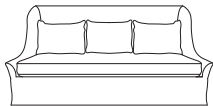

## Olivia

**Body Details:**

Upholstered and slipcovered available

**Seat Details:**

Loose seat configuration  
Spring down construction

**Back Details:**

Loose back configuration  
Notch bottom style back pillows  
Feather down construction

**Leg Details:**

15cm H leg - Flush to edge  
Specify leg finish

\* Standard double needle stitch detail on body, seat cushion, back and toss pillows unless otherwise specified.

XL - 279cm W

Side View

Sofa - 249cm W

Top View

Condo - 218cm W

Ottoman:  
178cm W x 76cm D x 46cm H

Loveseat - 183cm W

Chair & Half - 152cm W

Chair - 102cm W

Wing Chair - 89cm W x 109cm D

### Dimensions

Overall Height: 94cm  
Overall Depth: 94cm  
Arm Height: 43cm  
Interior Depth: 62cm  
Seat Height: 50cm  
Seat Depth: 46cm

\* Measurements are approximate

Updated 1/21/20