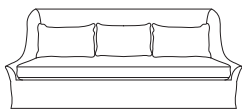

## Olivia

**Body Details:**

Upholstered and slipcovered available

**Seat Details:**

Loose seat configuration  
Spring down construction

**Back Details:**

Loose back configuration  
Notch bottom style back pillows  
Feather down construction

**Leg Details:**

15cm H leg - Flush to edge  
Specify leg finish

\* Standard double needle stitch detail on body, seat cushion, back and toss pillows unless otherwise specified.

XL - 279cm W

Side View

Sofa - 249cm W

Top View

Condo - 218cm W

Ottoman:  
178cm W x 76cm D x 46cm H

Loveseat - 183cm W

Chair & Half - 152cm W

Chair - 102cm W

Wing Chair - 89cm W x 109cm D

### Dimensions

Overall Height: 94cm  
Overall Depth: 94cm  
Arm Height: 43cm  
Interior Depth: 62cm  
Seat Height: 50cm  
Seat Depth: 46cm

\* Measurements are approximate

Updated 1/21/20