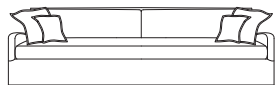

**Leg Details:**

3cm H leg - Flush to edge  
Specify leg finish

**Toss Pillow Details:**

Knife edge  
Droopy microfiber construction

\* Standard double needle stitch detail on body, seat cushion, back and toss pillows unless otherwise specified.

Top View

XL - 279cm W

Side View

Sofa - 249cm W

Condo - 218cm W

Loveseat - 183cm W

Chair & Half - 152cm W

Chair - 107cm W