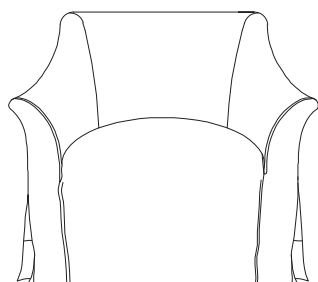

Verellen

Justine Club Chair

Body Details:

Upholstered and slipcovered available
Raw hemline on slipcover and gussets

Seat Details:

Spring down seat configuration
Tight seat construction

Back Details:

Tight back construction

Leg Details:

Exposed legs in front corners when slipcovered
Specify leg finish

* Standard double needle stitch detail on body, seat cushion, back and toss pillows unless otherwise specified.

Special Details:

Swivel base or Exposed Wood legs

Front View

Dimensions

Overall Height: 79cm
Overall Wdth: 89cm
Overall Depth: 94cm
Arm Height: 51cm
Seat Height: 43cm
Seat Depth: 70cm